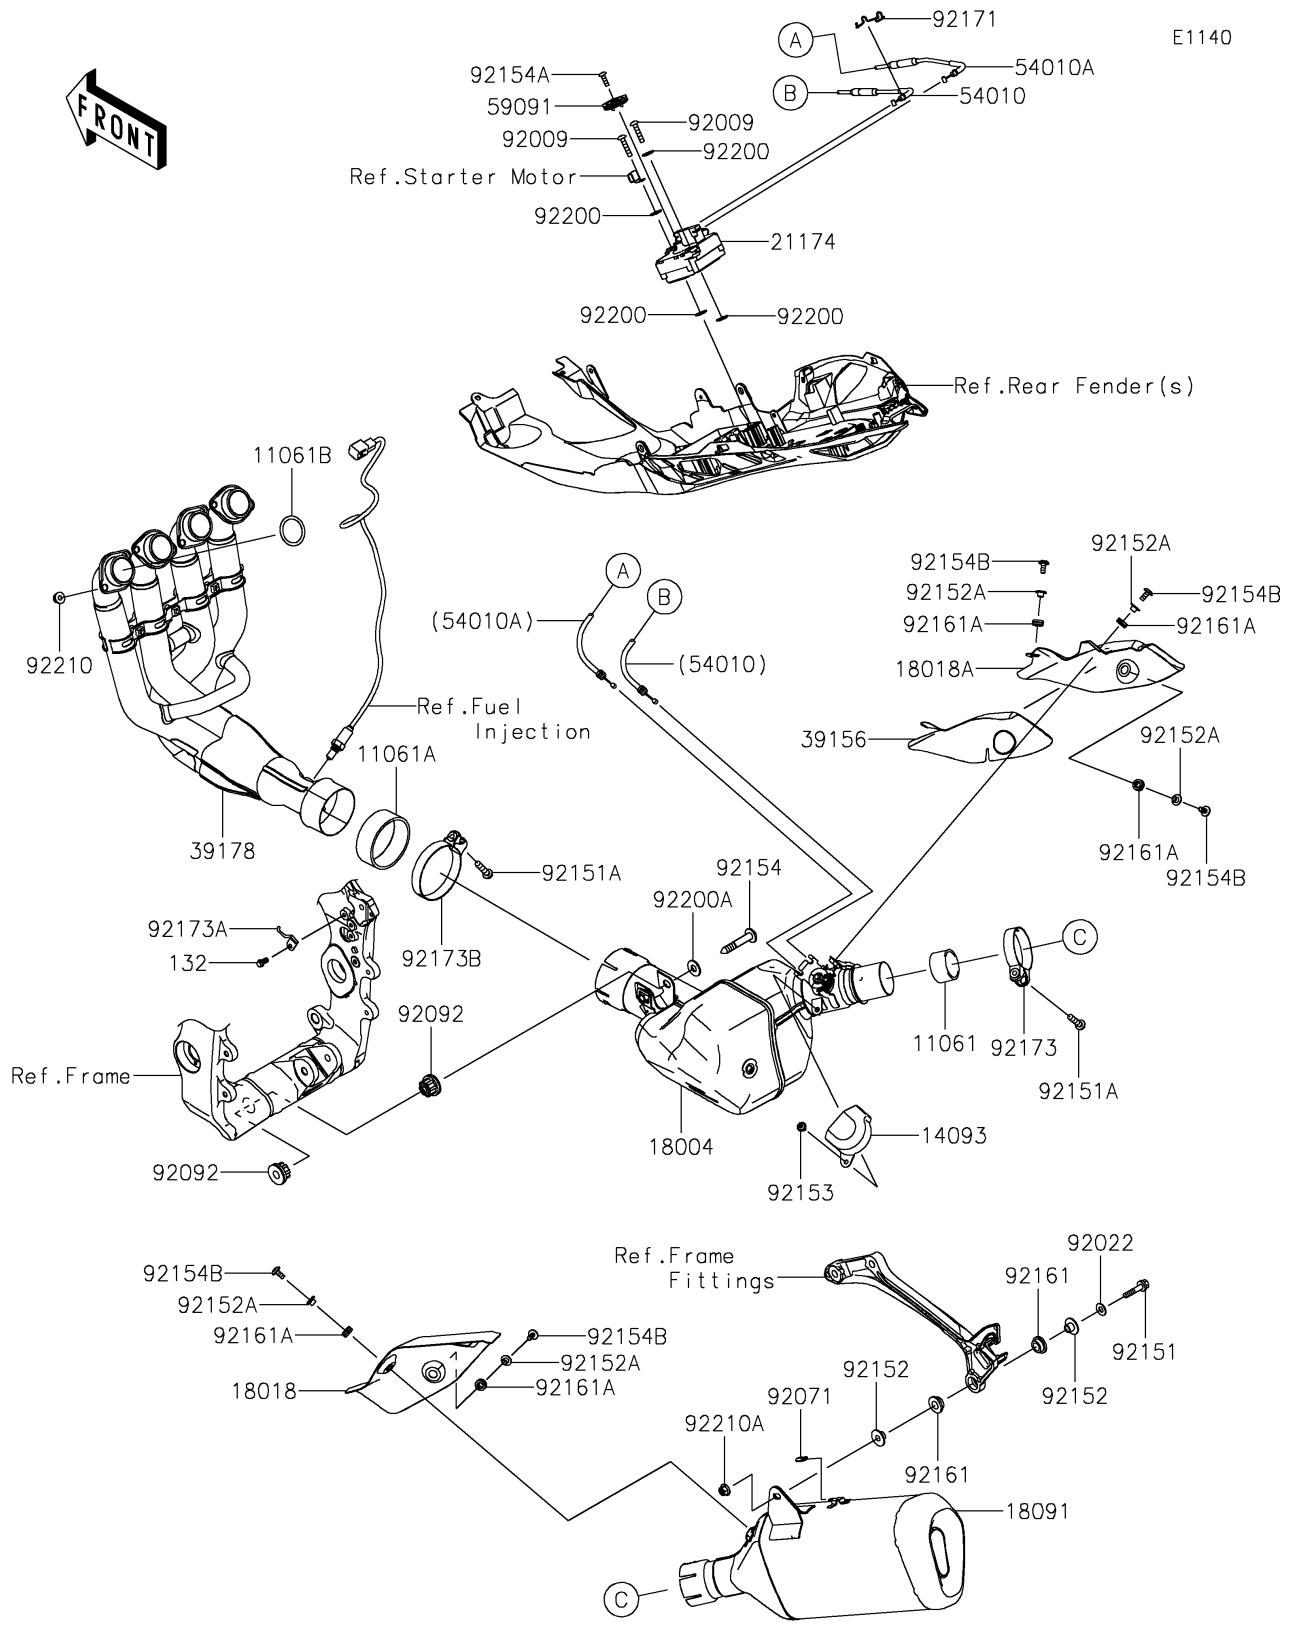

2026 NINJA® ZX™-10R ABS

PARTS DIAGRAM

Muffler(s)