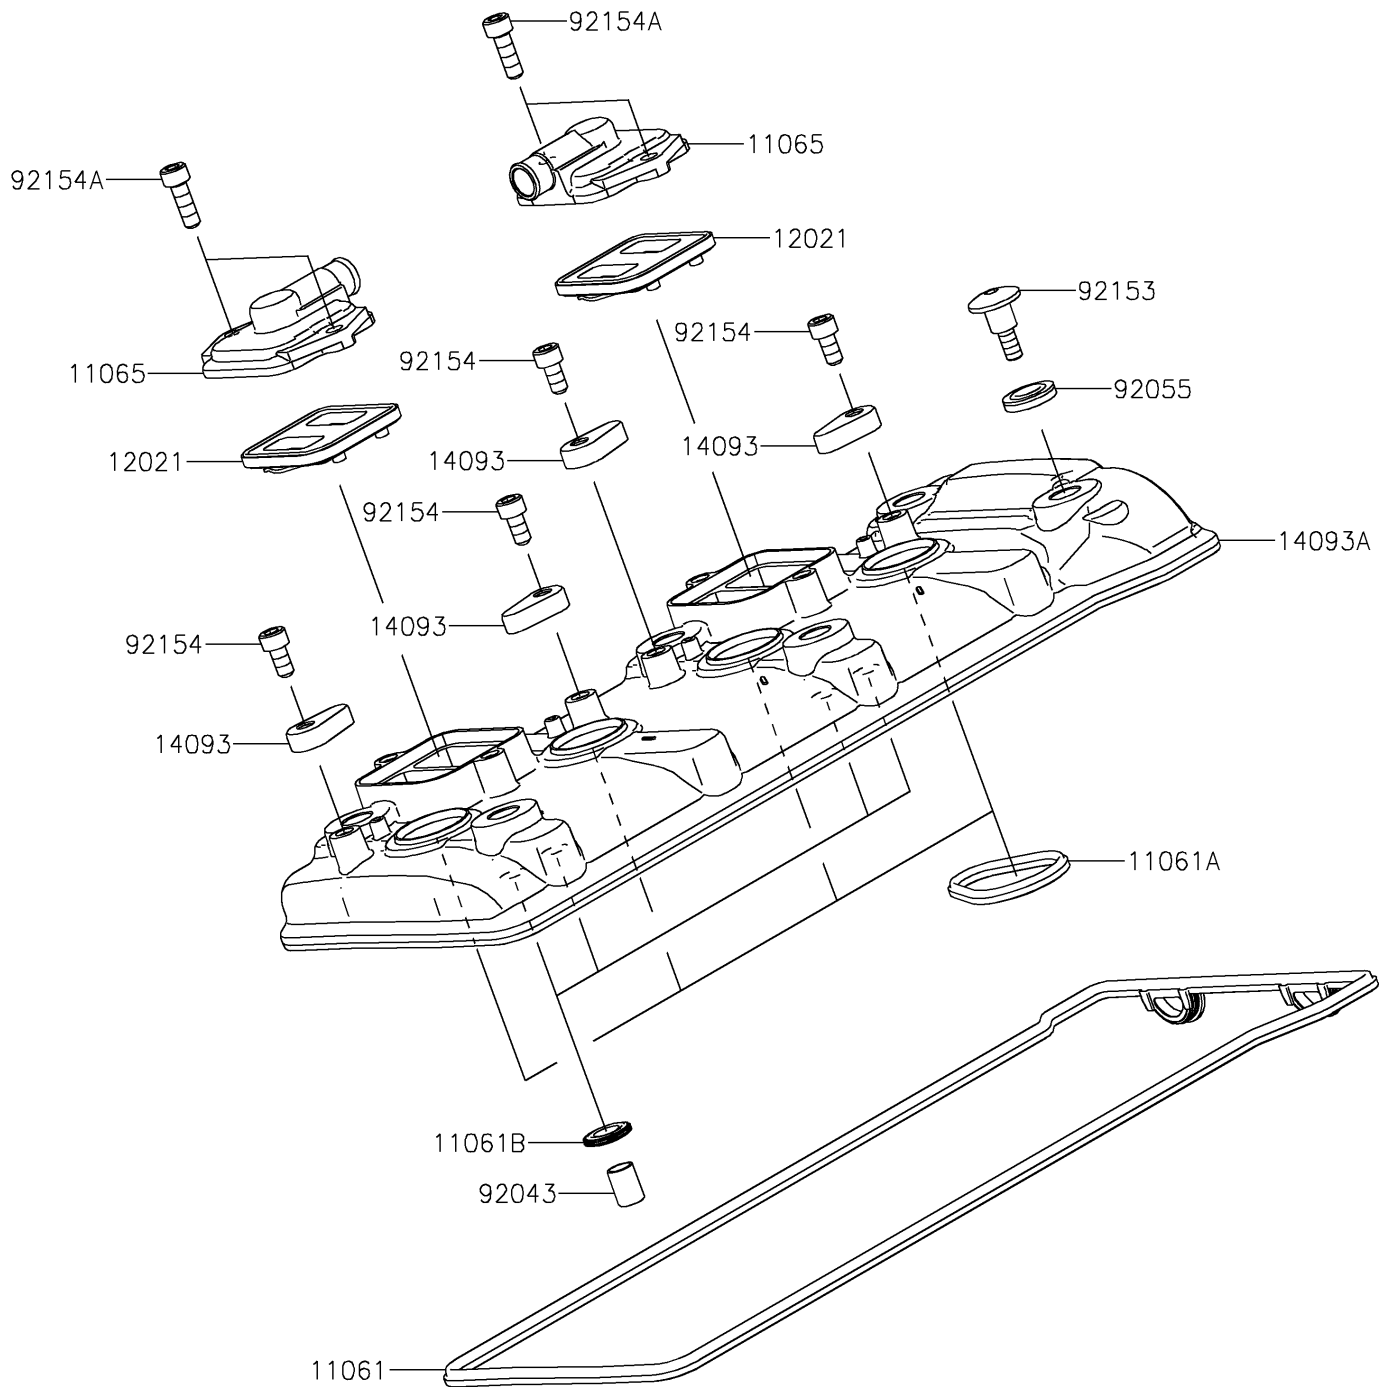

2026 Ninja ZX-10R ABS

PARTS DIAGRAM

Cylinder Head Cover

E1112

2026 Ninja ZX-10R ABS

PARTS LIST

Cylinder Head Cover

ITEM NAME	PART NUMBER	QUANTITY
GASKET,HEAD COVER (Ref # 11061)	11061-1290	1
GASKET,PLUG HOLE (Ref # 11061A)	11061-1291	4
GASKET (Ref # 11061B)	11061-1292	4
CAP (Ref # 11065)	11065-0360	2
VALVE-ASSY-REED (Ref # 12021)	12021-0021	2
COVER (Ref # 14093)	14093-0770	4
COVER,HEAD (Ref # 14093A)	14093-1092	1
PIN,DOWEL,10X14 (Ref # 92043)	92043-1037	4
RING-O (Ref # 92055)	92055-0785	6
BOLT,SOCKET,6X22.5 (Ref # 92153)	92153-1779	6
BOLT,SOCKET,6X12 (Ref # 92154)	92154-1820	4
BOLT,SOCKET,6X18 (Ref # 92154A)	92154-1832	4