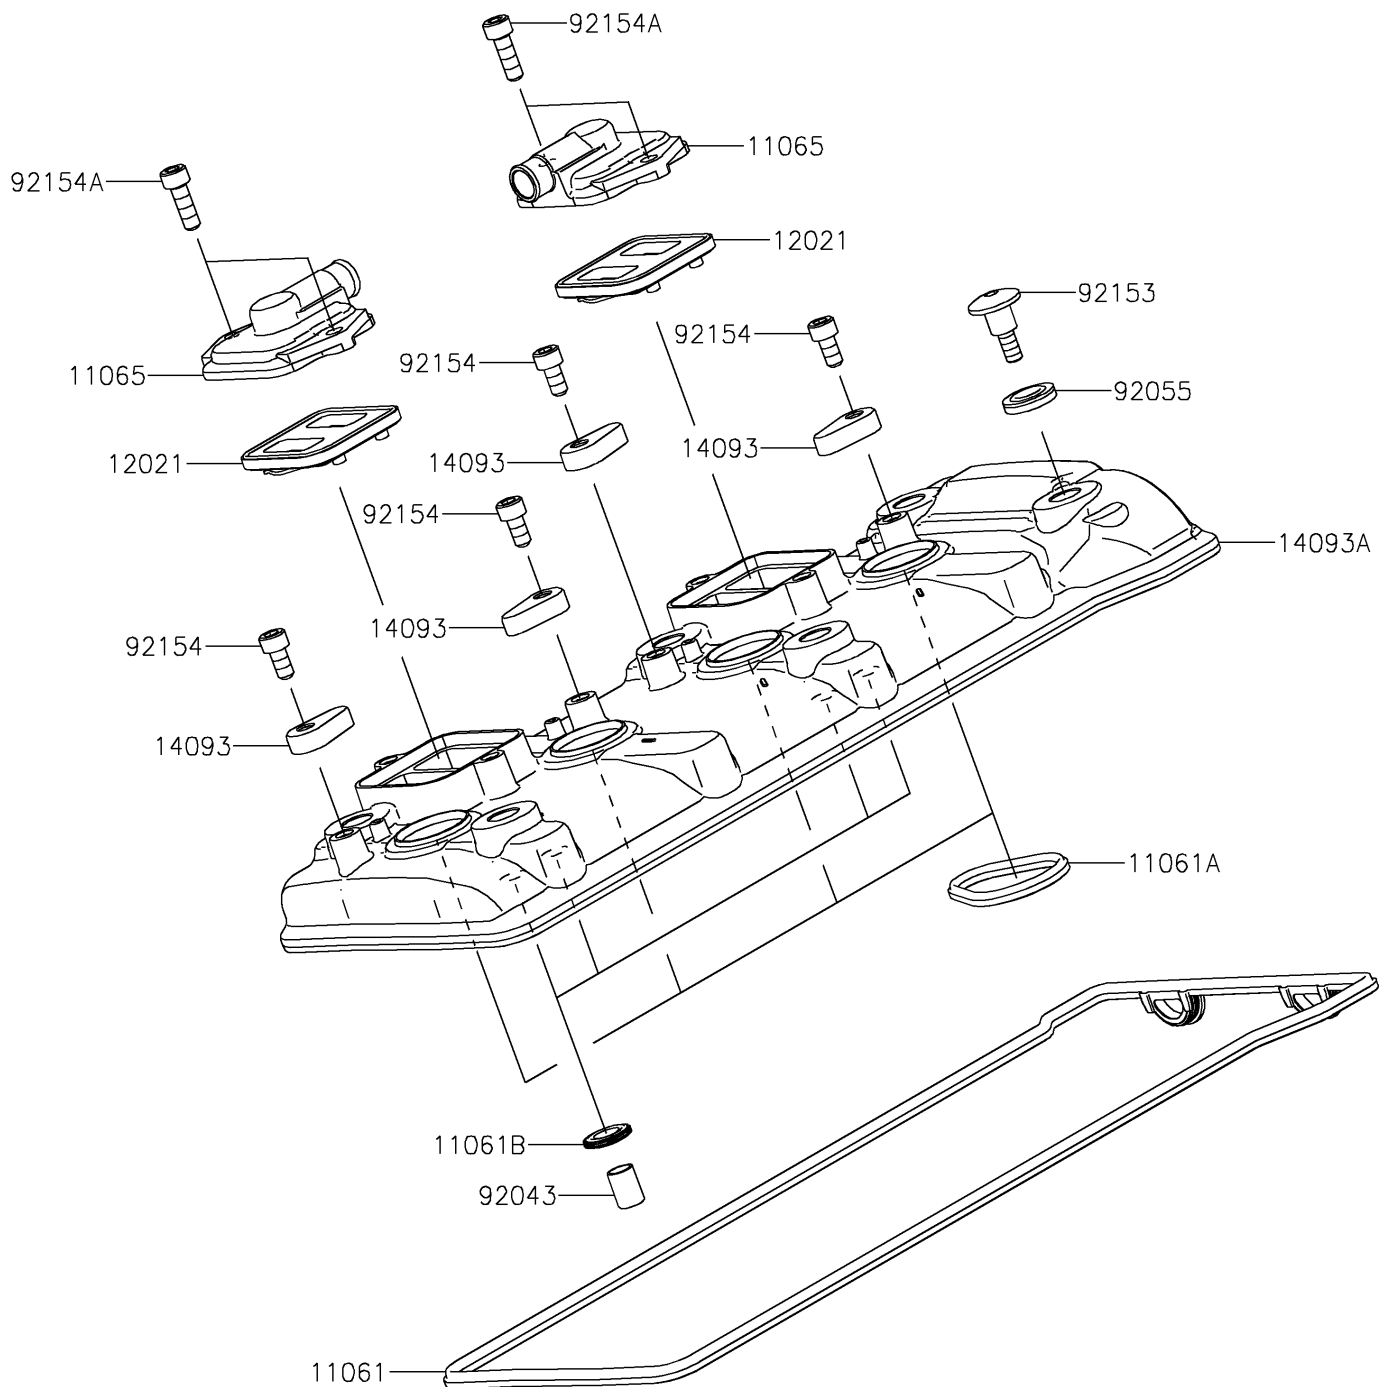

# 2026 NINJA® ZX™-10R ABS

## PARTS DIAGRAM Cylinder Head Cover

E1112

## PARTS LIST

### Cylinder Head Cover

ITEM NAME	PART NUMBER	QUANTITY
GASKET,HEAD COVER (Ref # 11061)	11061-1290	1
GASKET,PLUG HOLE (Ref # 11061A)	11061-1291	4
GASKET (Ref # 11061B)	11061-1292	4
CAP (Ref # 11065)	11065-0360	2
VALVE-ASSY-REED (Ref # 12021)	12021-0021	2
COVER (Ref # 14093)	14093-0770	4
COVER,HEAD (Ref # 14093A)	14093-1092	1
PIN,DOWEL,10X14 (Ref # 92043)	92043-1037	4
RING-O (Ref # 92055)	92055-0785	6
BOLT,SOCKET,6X22.5 (Ref # 92153)	92153-1779	6
BOLT,SOCKET,6X12 (Ref # 92154)	92154-1820	4
BOLT,SOCKET,6X18 (Ref # 92154A)	92154-1832	4