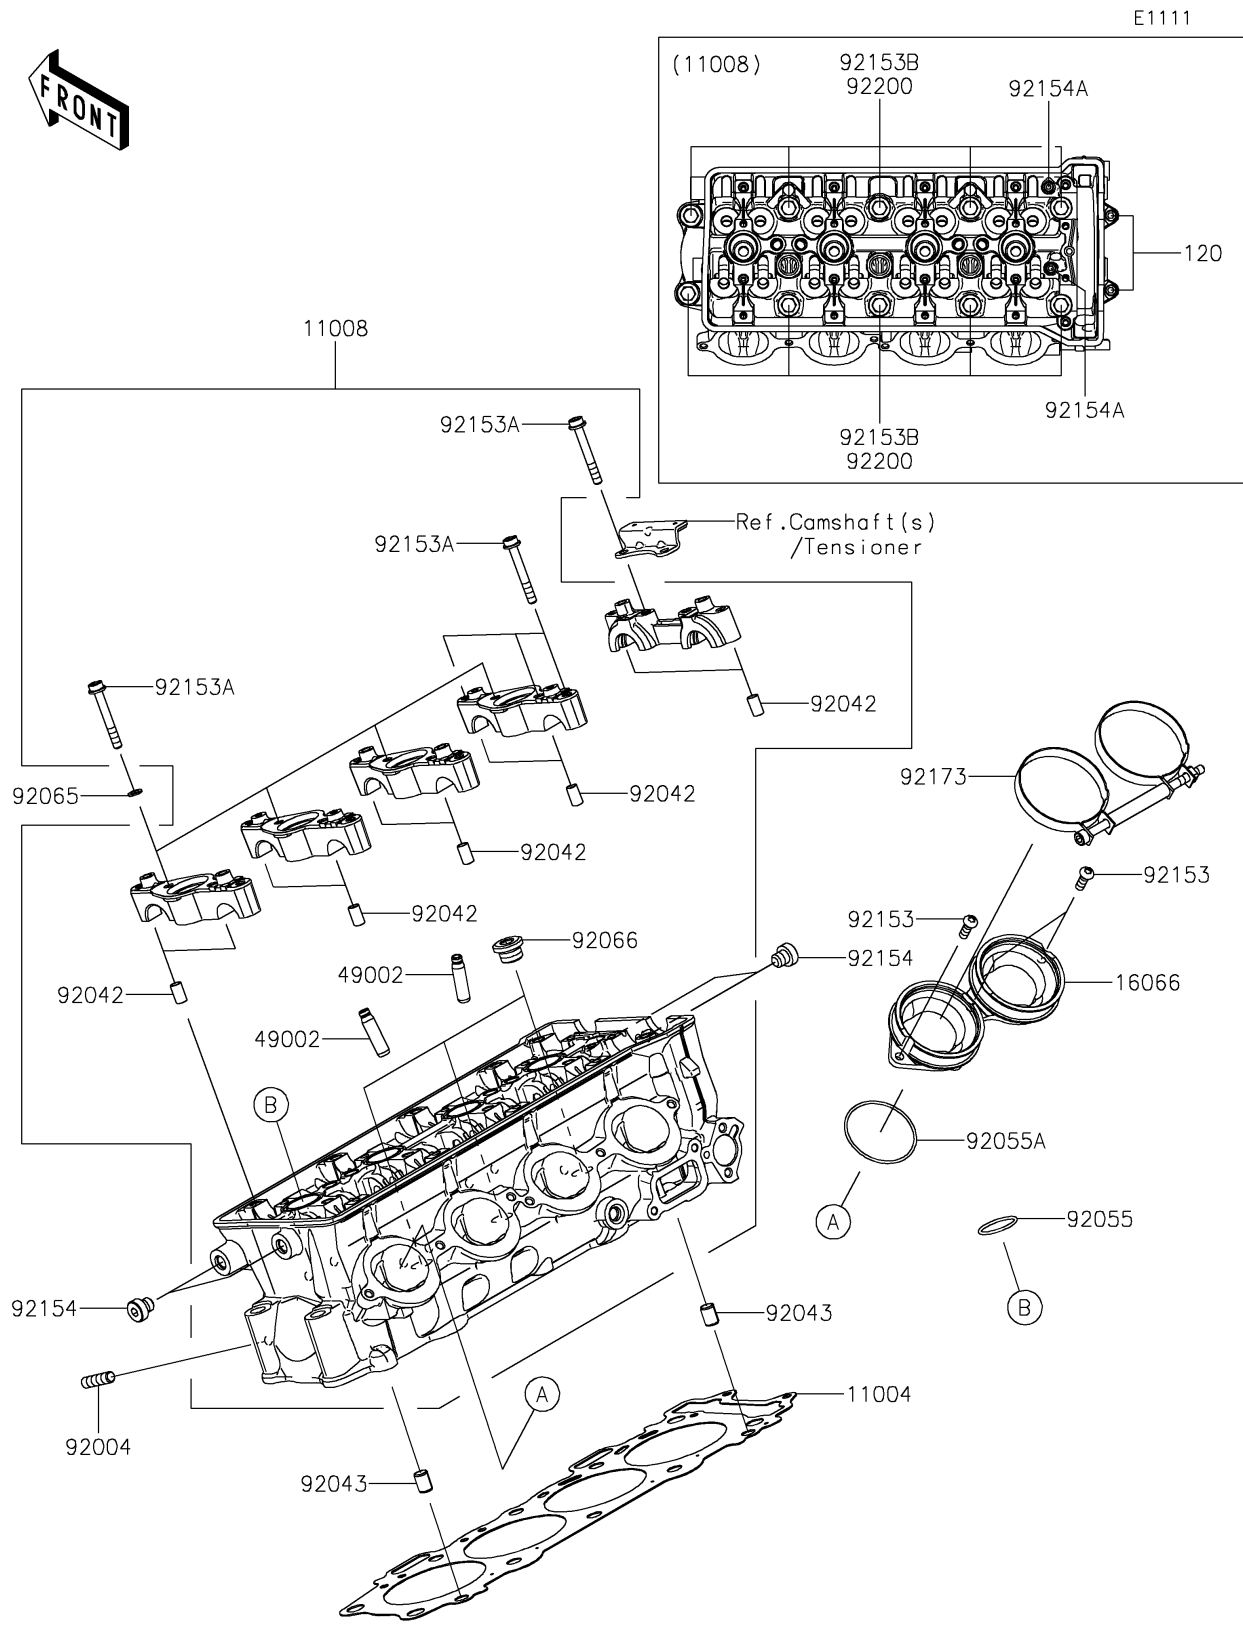

2026 Ninja ZX-10R ABS

PARTS DIAGRAM

Cylinder Head

2026 Ninja ZX-10R ABS

PARTS LIST

Cylinder Head

ITEM NAME	PART NUMBER	QUANTITY
GASKET-HEAD (Ref # 11004)	11004-0779	1
HEAD-COMP-CYLINDER (Ref # 11008)	11008-1443	1
HOLDER-THROTTLE BODY (Ref # 16066)	16066-0013	2
GUIDE-VALVE (Ref # 49002)	49002-0009	16
STUD,8X18 (Ref # 92004)	92004-0049	8
PIN,DOWEL,6.3X8X14 (Ref # 92042)	92042-007	10
PIN,8.2X10X14 (Ref # 92043)	92043-1264	2
RING-O,25.5X2 (Ref # 92055)	92055-0074	4
RING-O,50X1.9 (Ref # 92055A)	92055-0914	4
GASKET (Ref # 92065)	92065-096	4
PLUG,16X10 (Ref # 92066)	92066-0129	3
BOLT,TORX,6X18 (Ref # 92153)	92153-0454	6
BOLT,SOCKET,6X45 (Ref # 92153A)	92153-0656	20
BOLT,FLANGED,10X90 (Ref # 92153B)	92153-1044	10
BOLT,SOCKET,10X10 (Ref # 92154)	92154-3844	4
BOLT,SOCKET,5X14 (Ref # 92154A)	92154-3846	2
CLAMP (Ref # 92173)	92173-0222	2
WASHER,10.5X19X2.3 (Ref # 92200)	92200-0114	10
BOLT-SOCKET,6X30 (Ref # 120)	120CD0630	2