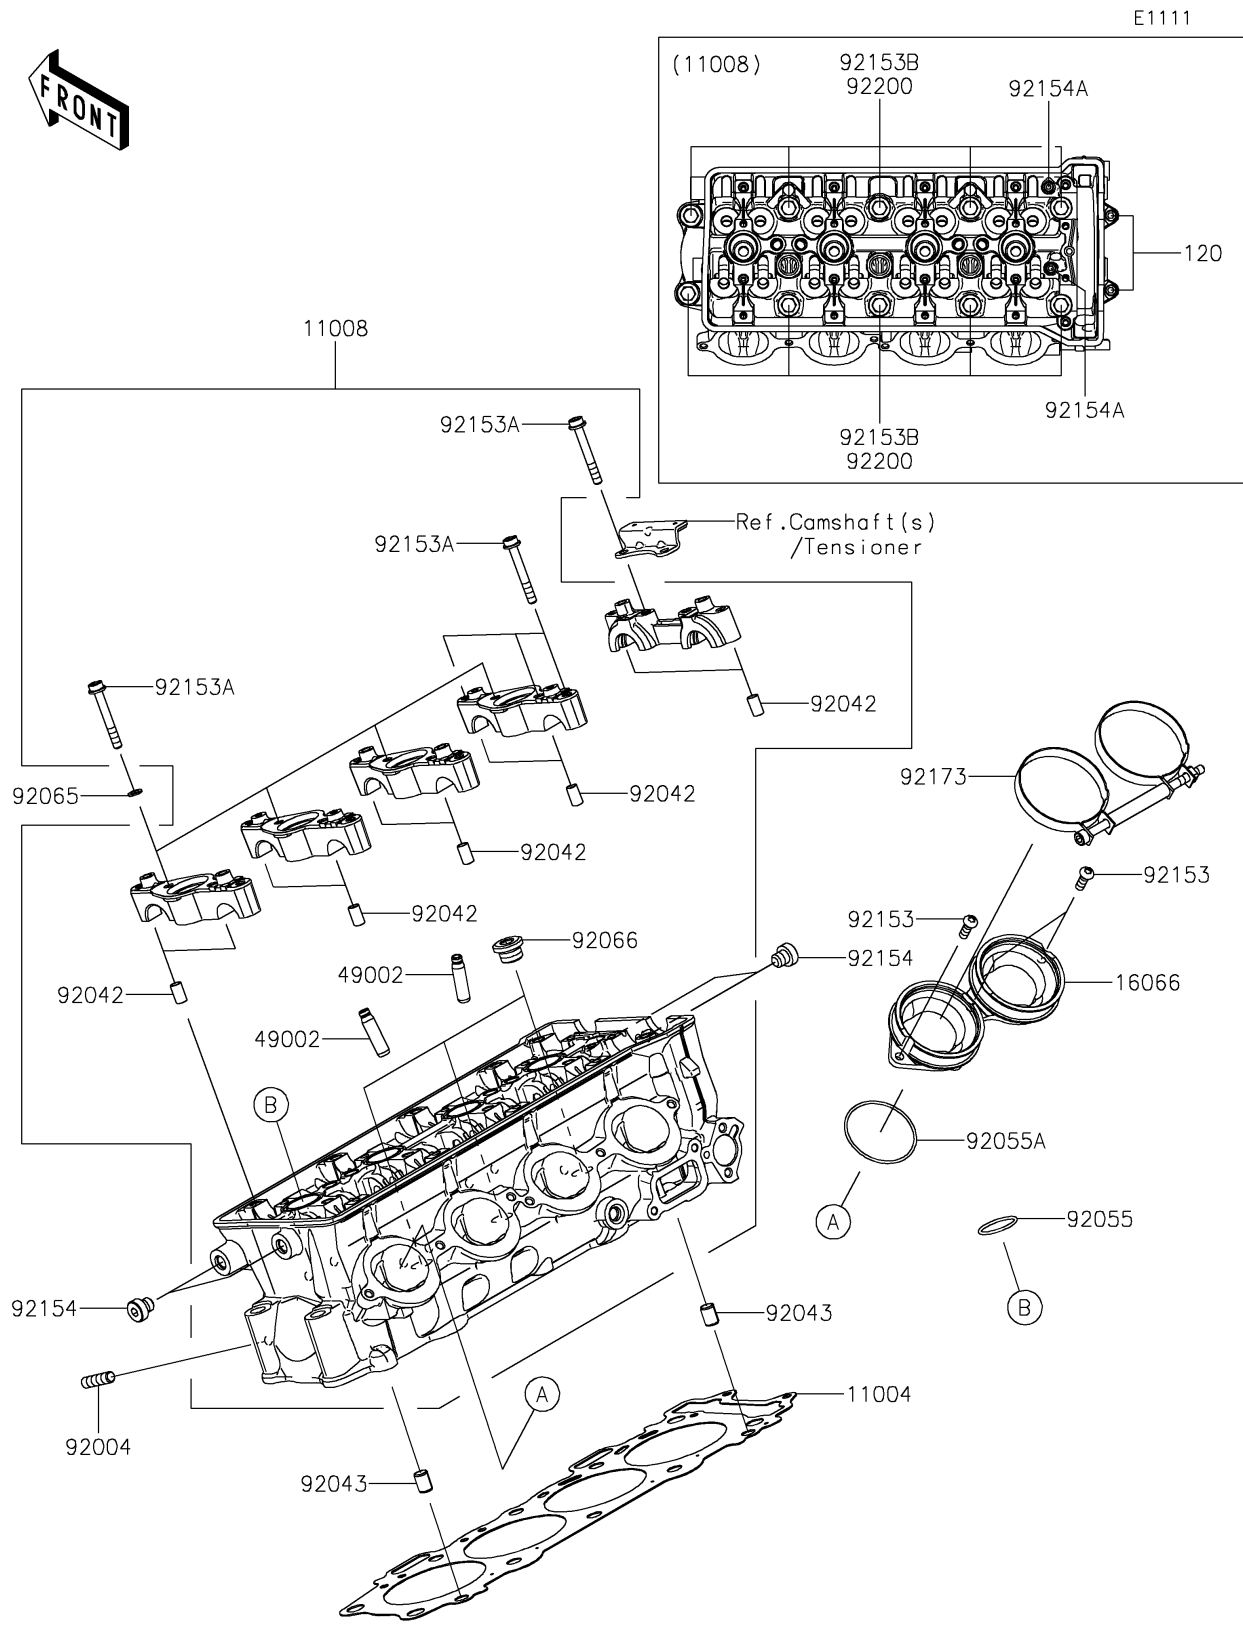

2026 NINJA® ZX™-10R ABS

PARTS DIAGRAM

Cylinder Head

2026 NINJA® ZX™-10R ABS

PARTS LIST

Cylinder Head

ITEM NAME	PART NUMBER	QUANTITY
GASKET-HEAD (Ref # 11004)	11004-0779	1
HEAD-COMP-CYLINDER (Ref # 11008)	11008-1443	1
HOLDER-THROTTLE BODY (Ref # 16066)	16066-0013	2
GUIDE-VALVE (Ref # 49002)	49002-0009	16
STUD,8X18 (Ref # 92004)	92004-0049	8
PIN,DOWEL,6.3X8X14 (Ref # 92042)	92042-007	10
PIN,8.2X10X14 (Ref # 92043)	92043-1264	2
RING-O,25.5X2 (Ref # 92055)	92055-0074	4
RING-O,50X1.9 (Ref # 92055A)	92055-0914	4
GASKET (Ref # 92065)	92065-096	4
PLUG,16X10 (Ref # 92066)	92066-0129	3
BOLT,TORX,6X18 (Ref # 92153)	92153-0454	6
BOLT,SOCKET,6X45 (Ref # 92153A)	92153-0656	20
BOLT,FLANGED,10X90 (Ref # 92153B)	92153-1044	10
BOLT,SOCKET,10X10 (Ref # 92154)	92154-3844	4
BOLT,SOCKET,5X14 (Ref # 92154A)	92154-3846	2
CLAMP (Ref # 92173)	92173-0222	2
WASHER,10.5X19X2.3 (Ref # 92200)	92200-0114	10
BOLT-SOCKET,6X30 (Ref # 120)	120CD0630	2