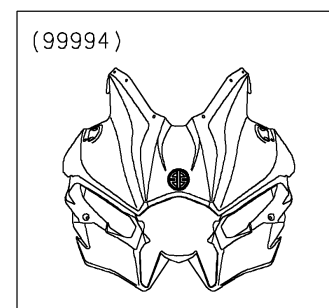

2026 Ninja H2 Carbon ABS

PARTS DIAGRAM

Accessory(Carbon Cowling Kit)

F2910B

2026 Ninja H2 Carbon ABS

PARTS LIST

Accessory(Carbon Cowling Kit)

ITEM NAME

PART NUMBER

QUANTITY
