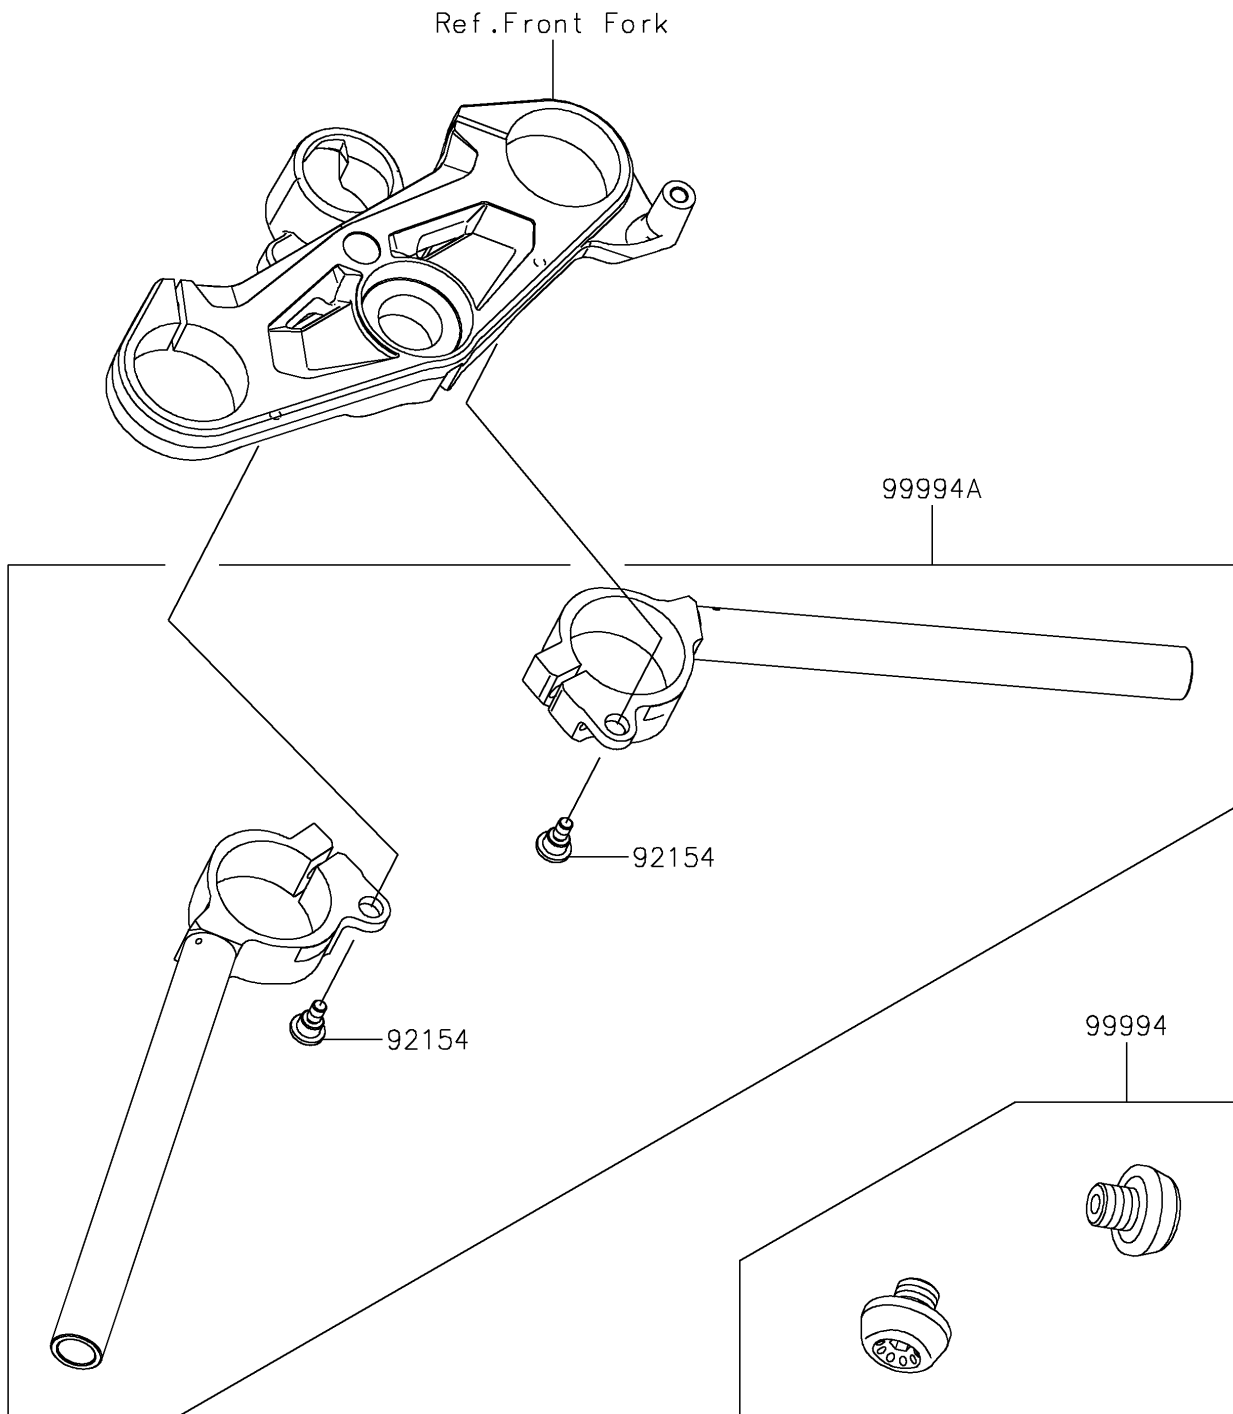

2026 Ninja H2 ABS

PARTS DIAGRAM

Accessory(Handle)

F2910A

2026 Ninja H2 ABS

PARTS LIST

Accessory(Handle)

ITEM NAME

PART NUMBER

QUANTITY
