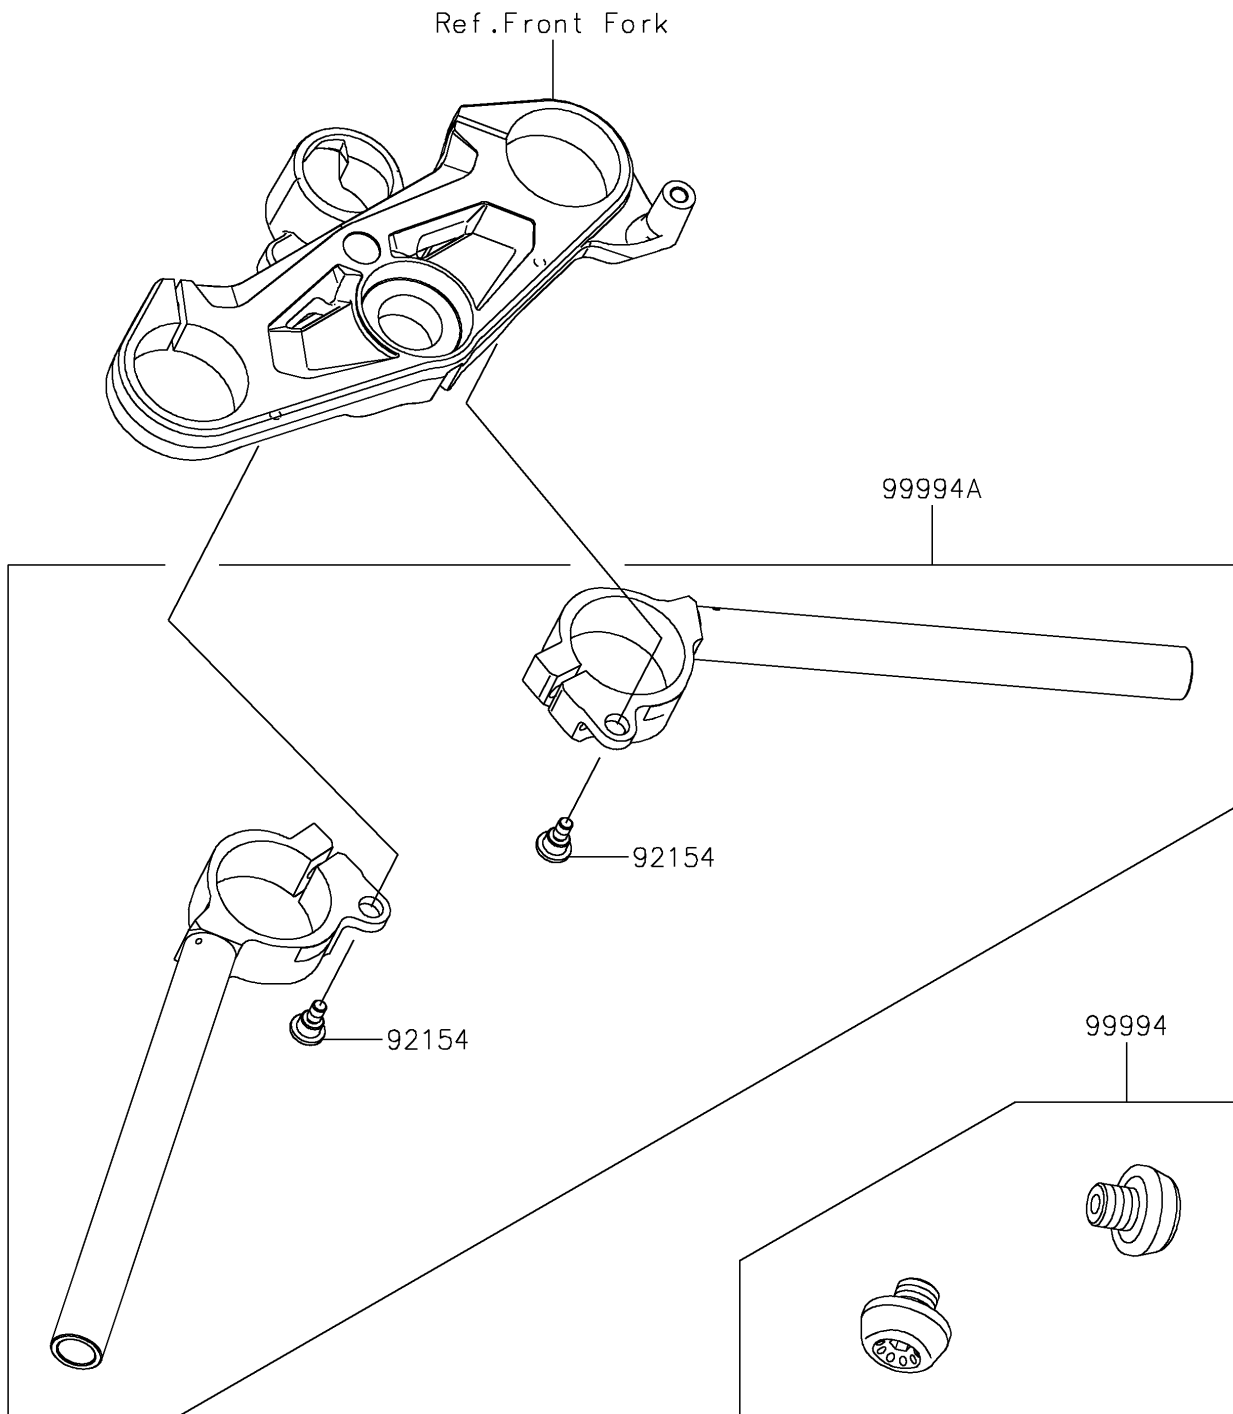

2026 NINJA H2® ABS

PARTS DIAGRAM

Accessory(Handle)

Kawasaki

Let the Good Times Roll®

F2910A

2026 NINJA H2[®] ABS

PARTS LIST

Accessory(Handle)

ITEM NAME

PART NUMBER

QUANTITY
