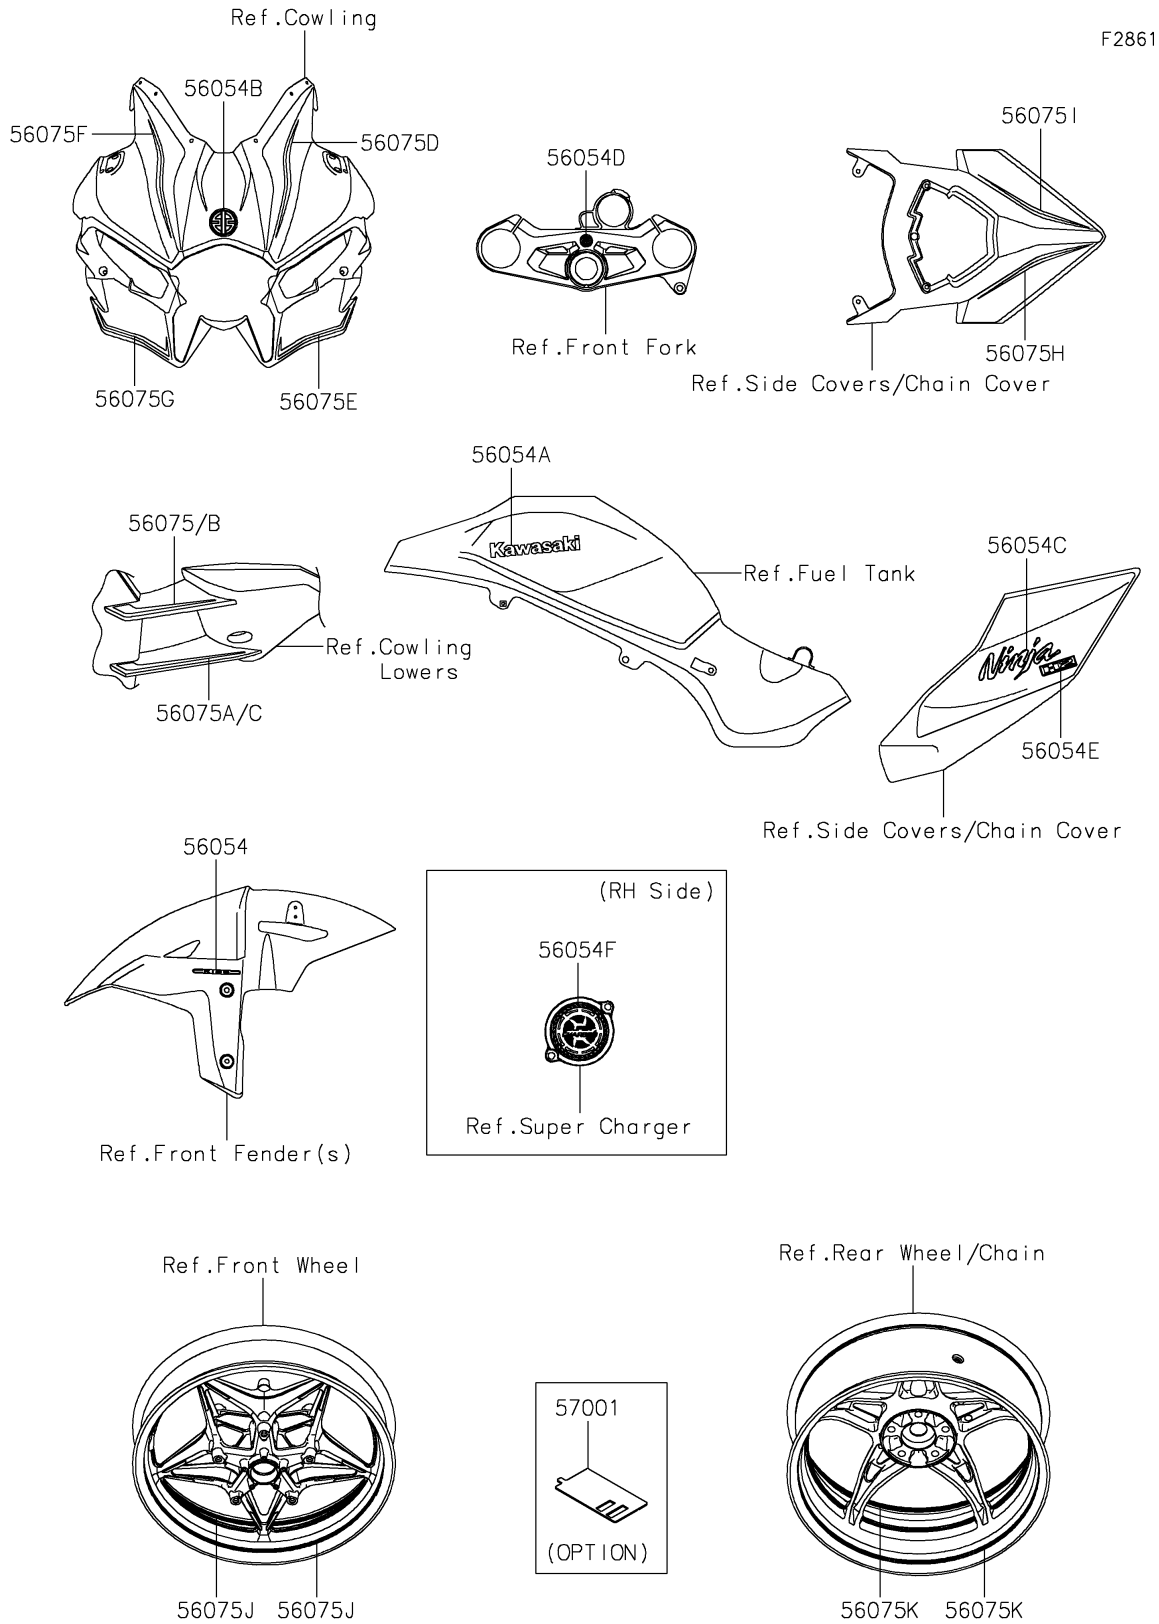

2026 Ninja H2 ABS

PARTS DIAGRAM

Decals(JTFNN/JTFNL)

2026 Ninja H2 ABS

PARTS LIST

Decals(JTFNN/JTFNL)

ITEM NAME

PART NUMBER

QUANTITY
