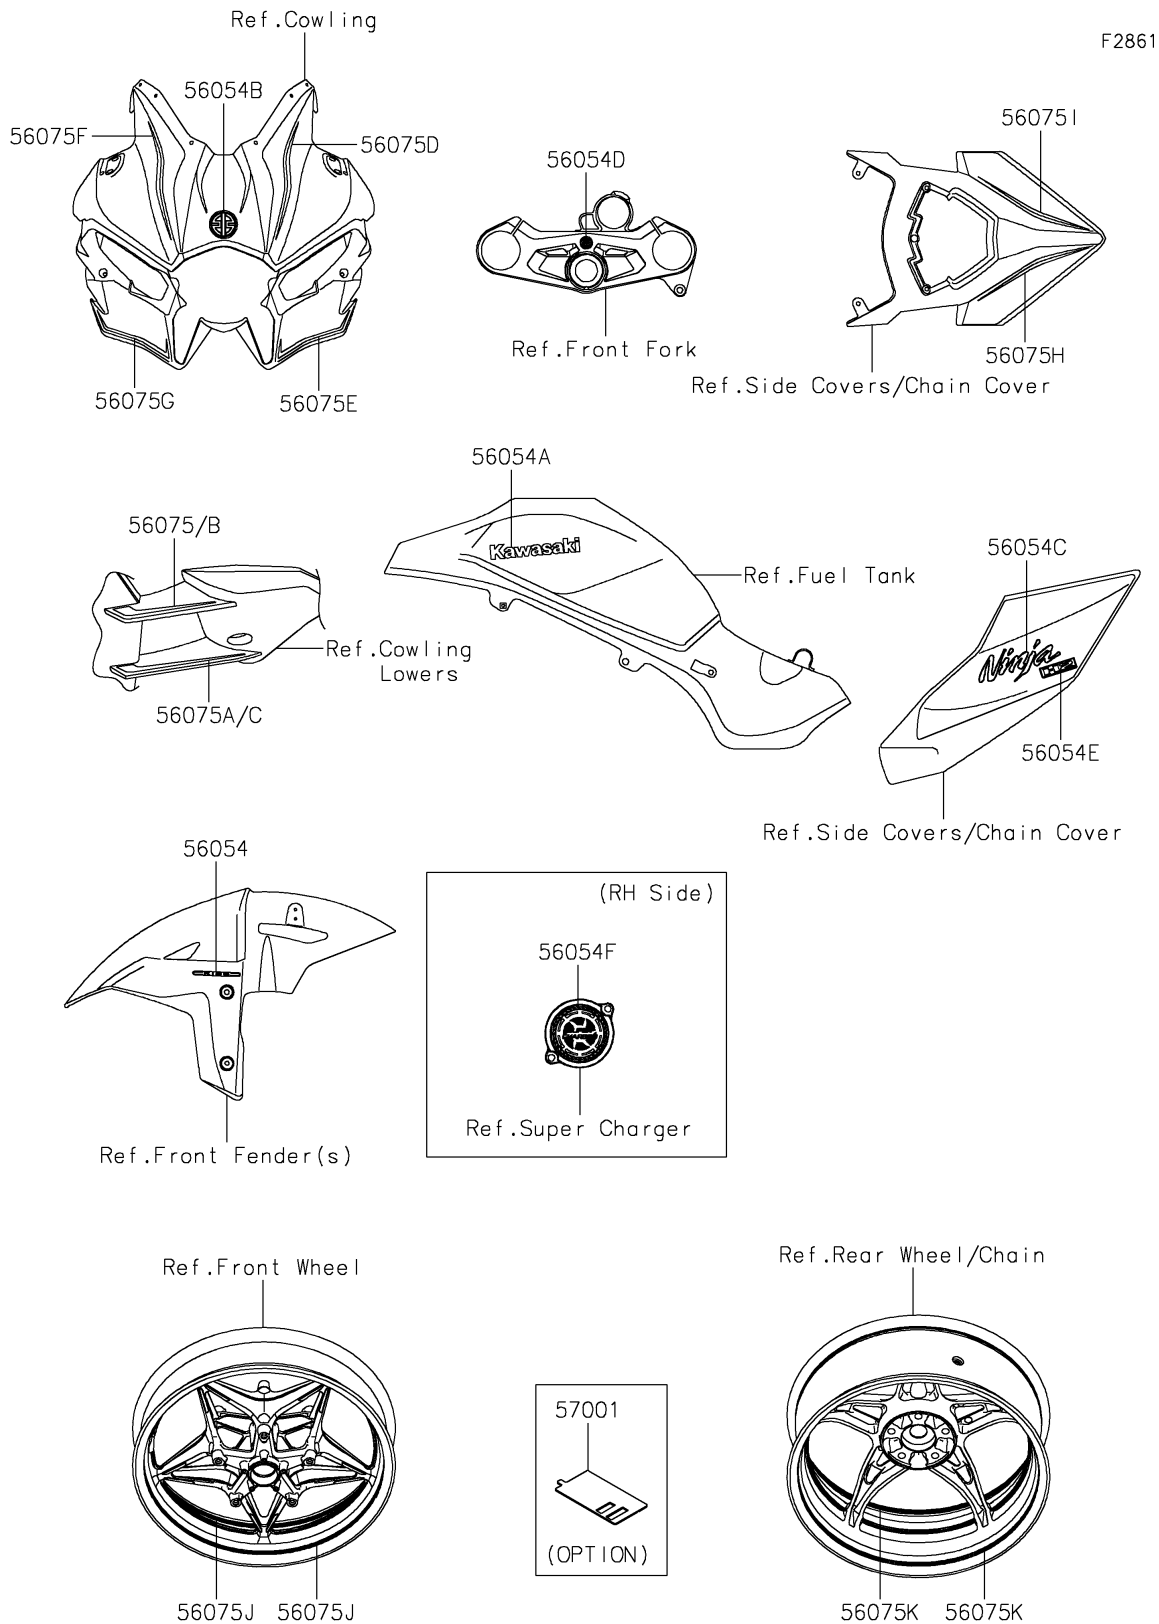

2026 Ninja H2 Carbon ABS

PARTS DIAGRAM

Decals(JTFNN/JTFNL)

2026 Ninja H2 Carbon ABS

PARTS LIST

Decals(JTFNN/JTFNL)

ITEM NAME	PART NUMBER	QUANTITY
MARK,FR FENDER,KIBS (Ref # 56054)	56054-0721	2
MARK,KAWASAKI (Ref # 56054A)	56054-1356	2
MARK,UPP COWL.,RIVER (Ref # 56054B)	56054-1557	1
MARK,SIDE COVER,NINJA (Ref # 56054C)	56054-1626	2
MARK,UPP HOLDER,RIVER (Ref # 56054D)	56054-1628	1
MARK,H2,3D (Ref # 56054E)	56054-2191	2
MARK,SUPERCHARGED (Ref # 56054F)	56054-2533	1
PATTERN,SHROUD,LH,UPP (Ref # 56075)	56075-0423	1
PATTERN,SHROUD,LH,LWR (Ref # 56075A)	56075-0424	1
PATTERN,SHROUD,RH,UPP (Ref # 56075B)	56075-0425	1
PATTERN,SHROUD,RH,LWR (Ref # 56075C)	56075-0426	1
PATTERN,UPP COWL.,LH,UPP (Ref # 56075D)	56075-0427	1
PATTERN,UPP COWL.,LH,LWR (Ref # 56075E)	56075-0428	1
PATTERN,UPP COWL.,RH,UPP (Ref # 56075F)	56075-0429	1
PATTERN,UPP COWL.,RH,LWR (Ref # 56075G)	56075-0430	1
PATTERN,TAIL COVER,LH (Ref # 56075H)	56075-0431	1
PATTERN,TAIL COVER,RH (Ref # 56075I)	56075-0432	1
PATTERN,FR WHEEL,GREEN,10X1372 (Ref # 56075J)	56075-0433	2
PATTERN,RR WHEEL,GREEN,12X1377 (Ref # 56075K)	56075-0434	2
RIM STRIPE APPLICATOR,10/12MM (Ref # 57001)	57001-1836	AR