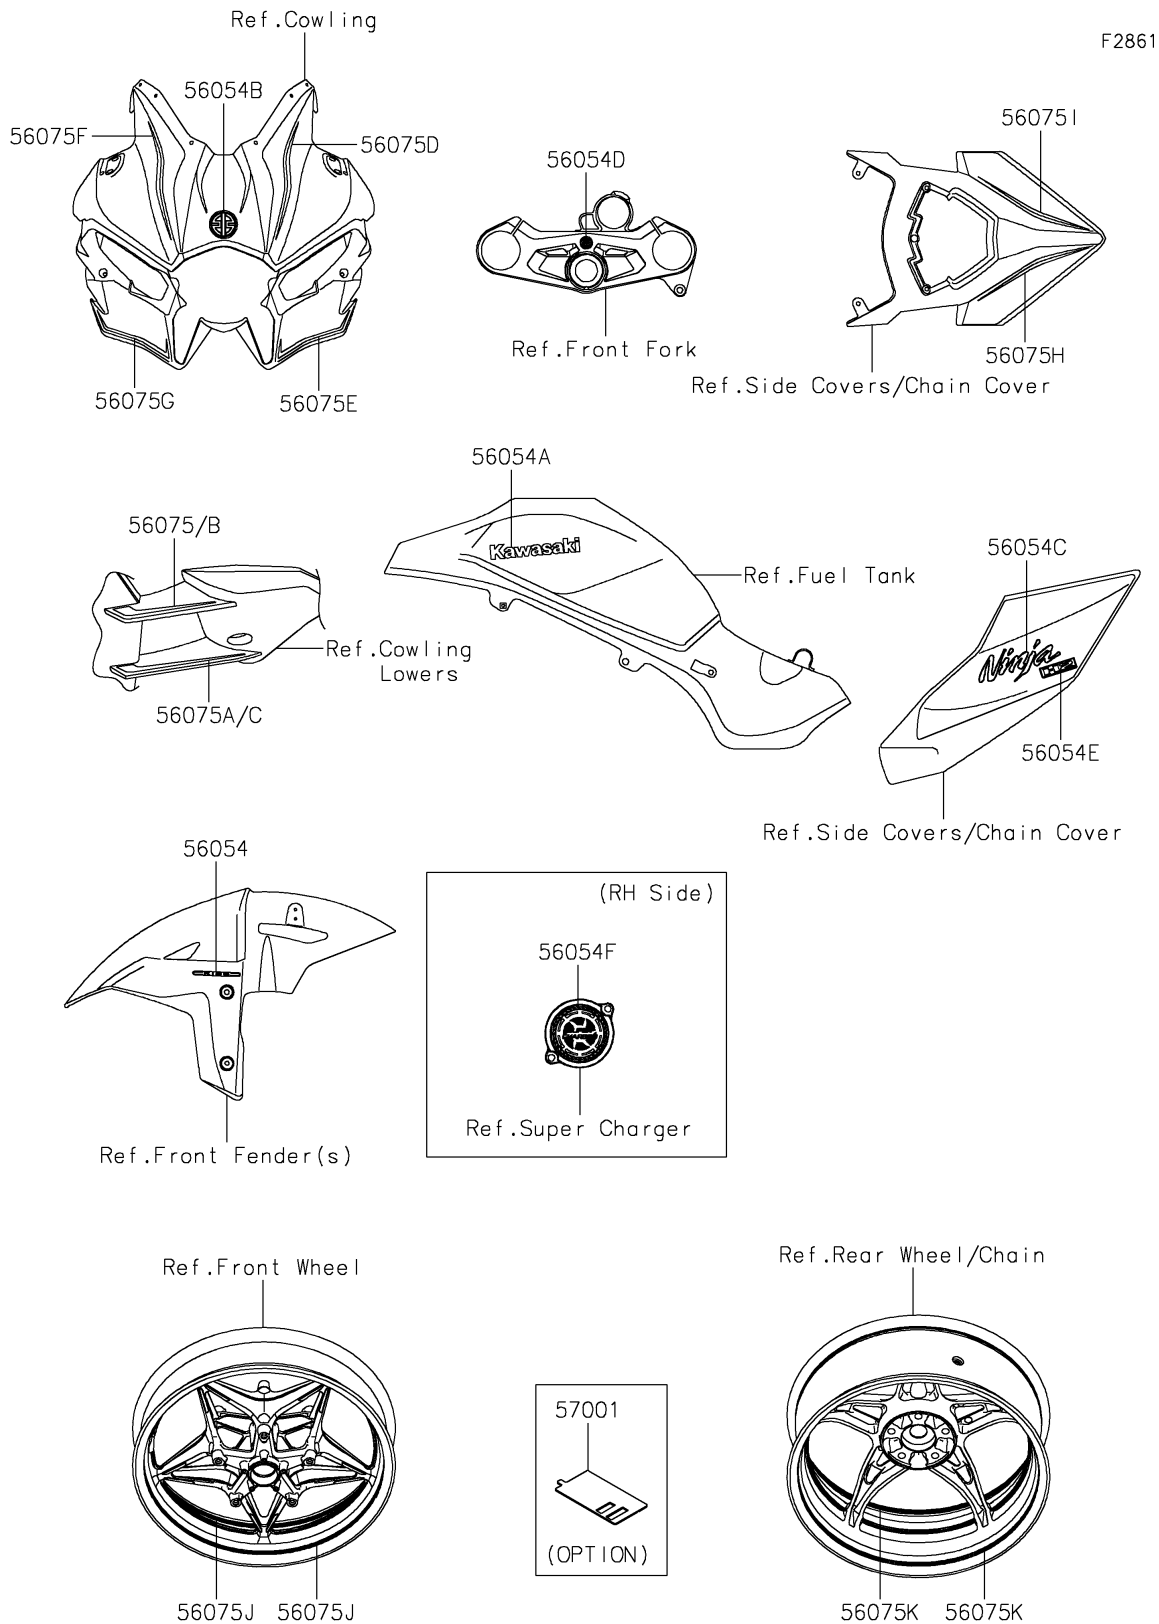

2026 NINJA H2[®] CARBON ABS

PARTS DIAGRAM

Decals(JTFNN/JTFNL)

2026 NINJA H2[®] CARBON ABS

PARTS LIST

Decals(JTFNN/JTFNL)

ITEM NAME

PART NUMBER

QUANTITY
