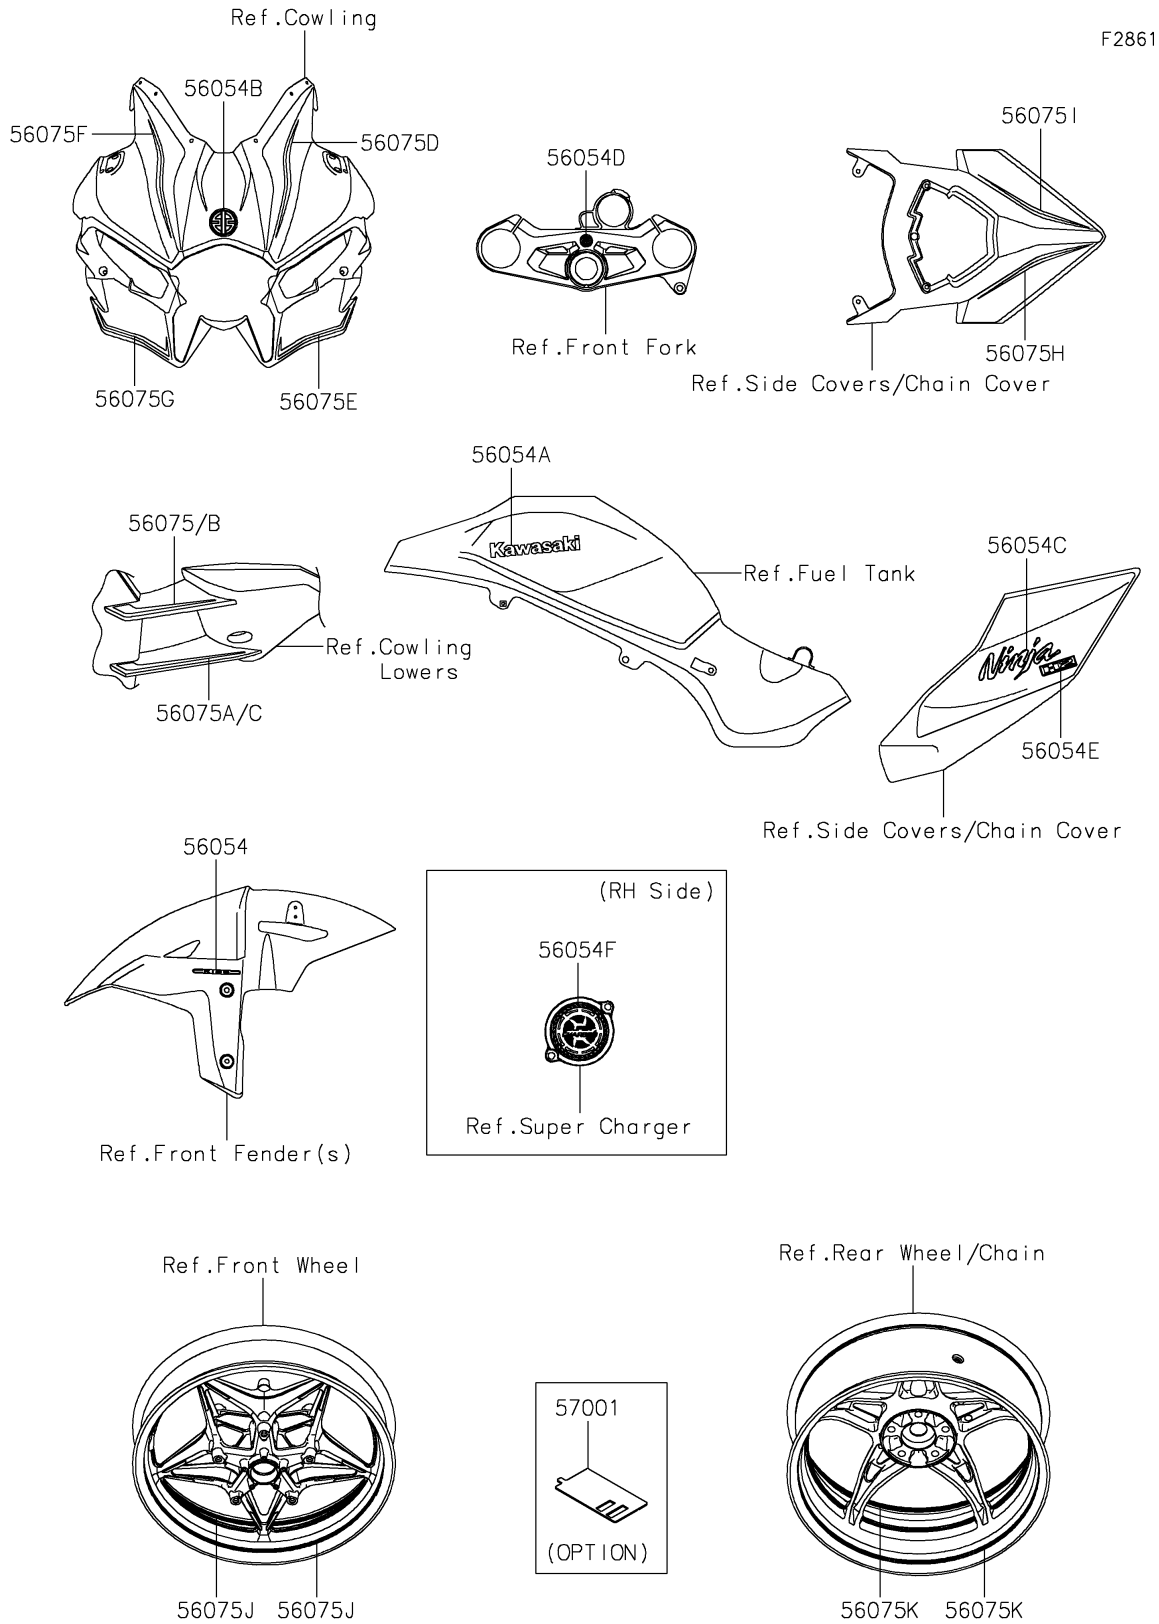

2026 Ninja H2 ABS

PARTS DIAGRAM

Decals(JTFNN/JTFNL)

2026 Ninja H2 ABS

PARTS LIST

Decals(JTFNN/JTFNL)

ITEM NAME	PART NUMBER	QUANTITY
MARK,FR FENDER,KIBS (Ref # 56054)	56054-0721	2
MARK,KAWASAKI (Ref # 56054A)	56054-1356	2
MARK,UPP COWL.,RIVER (Ref # 56054B)	56054-1557	1
MARK,SIDE COVER,NINJA (Ref # 56054C)	56054-1626	2
MARK,UPP HOLDER,RIVER (Ref # 56054D)	56054-1628	1
MARK,H2,3D (Ref # 56054E)	56054-2191	2
MARK,SUPERCHARGED (Ref # 56054F)	56054-2533	1
PATTERN,SHROUD,LH,UPP (Ref # 56075)	56075-0423	1
PATTERN,SHROUD,LH,LWR (Ref # 56075A)	56075-0424	1
PATTERN,SHROUD,RH,UPP (Ref # 56075B)	56075-0425	1
PATTERN,SHROUD,RH,LWR (Ref # 56075C)	56075-0426	1
PATTERN,UPP COWL.,LH,UPP (Ref # 56075D)	56075-0427	1
PATTERN,UPP COWL.,LH,LWR (Ref # 56075E)	56075-0428	1
PATTERN,UPP COWL.,RH,UPP (Ref # 56075F)	56075-0429	1
PATTERN,UPP COWL.,RH,LWR (Ref # 56075G)	56075-0430	1
PATTERN,TAIL COVER,LH (Ref # 56075H)	56075-0431	1
PATTERN,TAIL COVER,RH (Ref # 56075I)	56075-0432	1
PATTERN,FR WHEEL,GREEN,10X1372 (Ref # 56075J)	56075-0433	2
PATTERN,RR WHEEL,GREEN,12X1377 (Ref # 56075K)	56075-0434	2
RIM STRIPE APPLICATOR,10/12MM (Ref # 57001)	57001-1836	AR