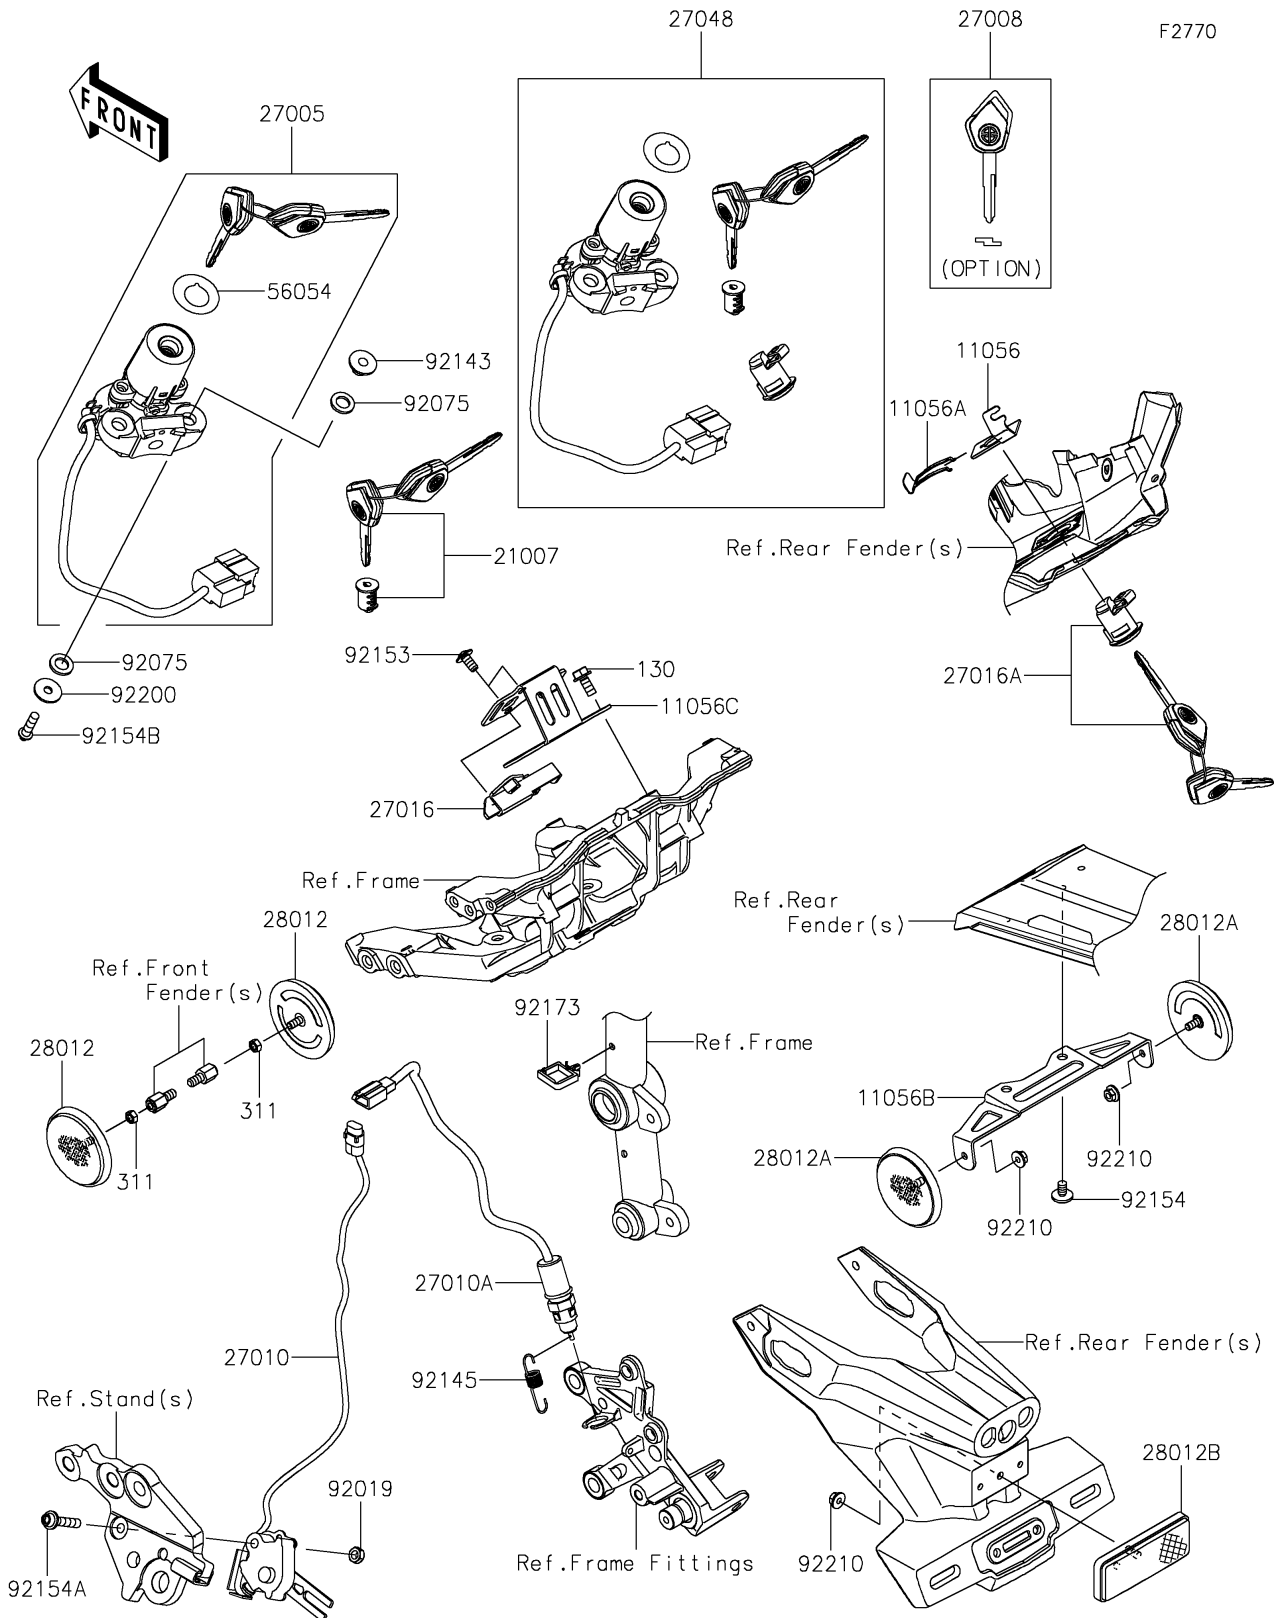

2026 NINJA H2[®] ABS

PARTS DIAGRAM

Ignition Switch/Locks/Reflectors

2026 NINJA H2[®] ABS

PARTS LIST

Ignition Switch/Locks/Reflectors

ITEM NAME

PART NUMBER

QUANTITY
