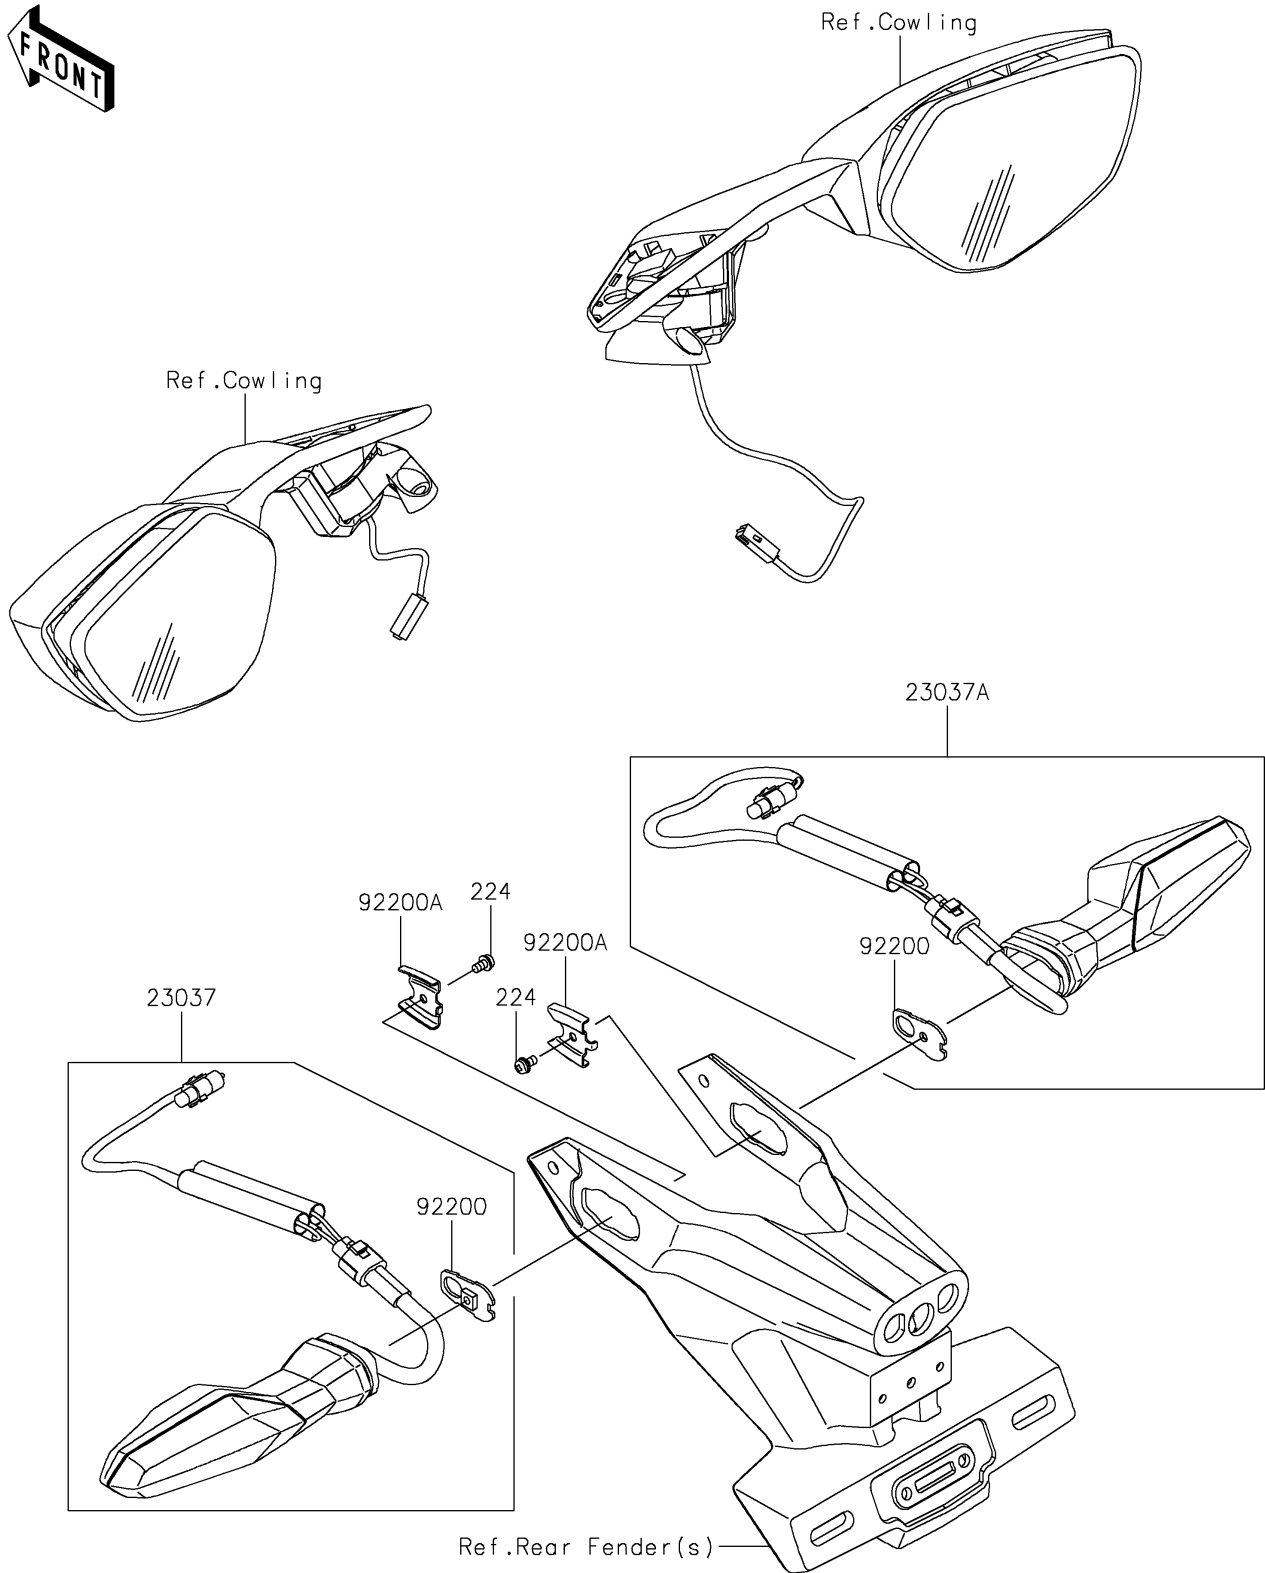

2026 Ninja H2 Carbon ABS

PARTS DIAGRAM

Turn Signals

F2730

2026 Ninja H2 Carbon ABS

PARTS LIST

Turn Signals

ITEM NAME	PART NUMBER	QUANTITY
LAMP-ASSY-SIGNAL,LED,RR,LH (Ref # 23037)	23037-0324	1
LAMP-ASSY-SIGNAL,LED,RR,RH (Ref # 23037A)	23037-0325	1
WASHER,NUT 4MM (Ref # 92200)	92200-0854	2
WASHER (Ref # 92200A)	92200-0855	2
SCREW-PAN-WP-CROS,4X8 (Ref # 224)	224AB0408	2