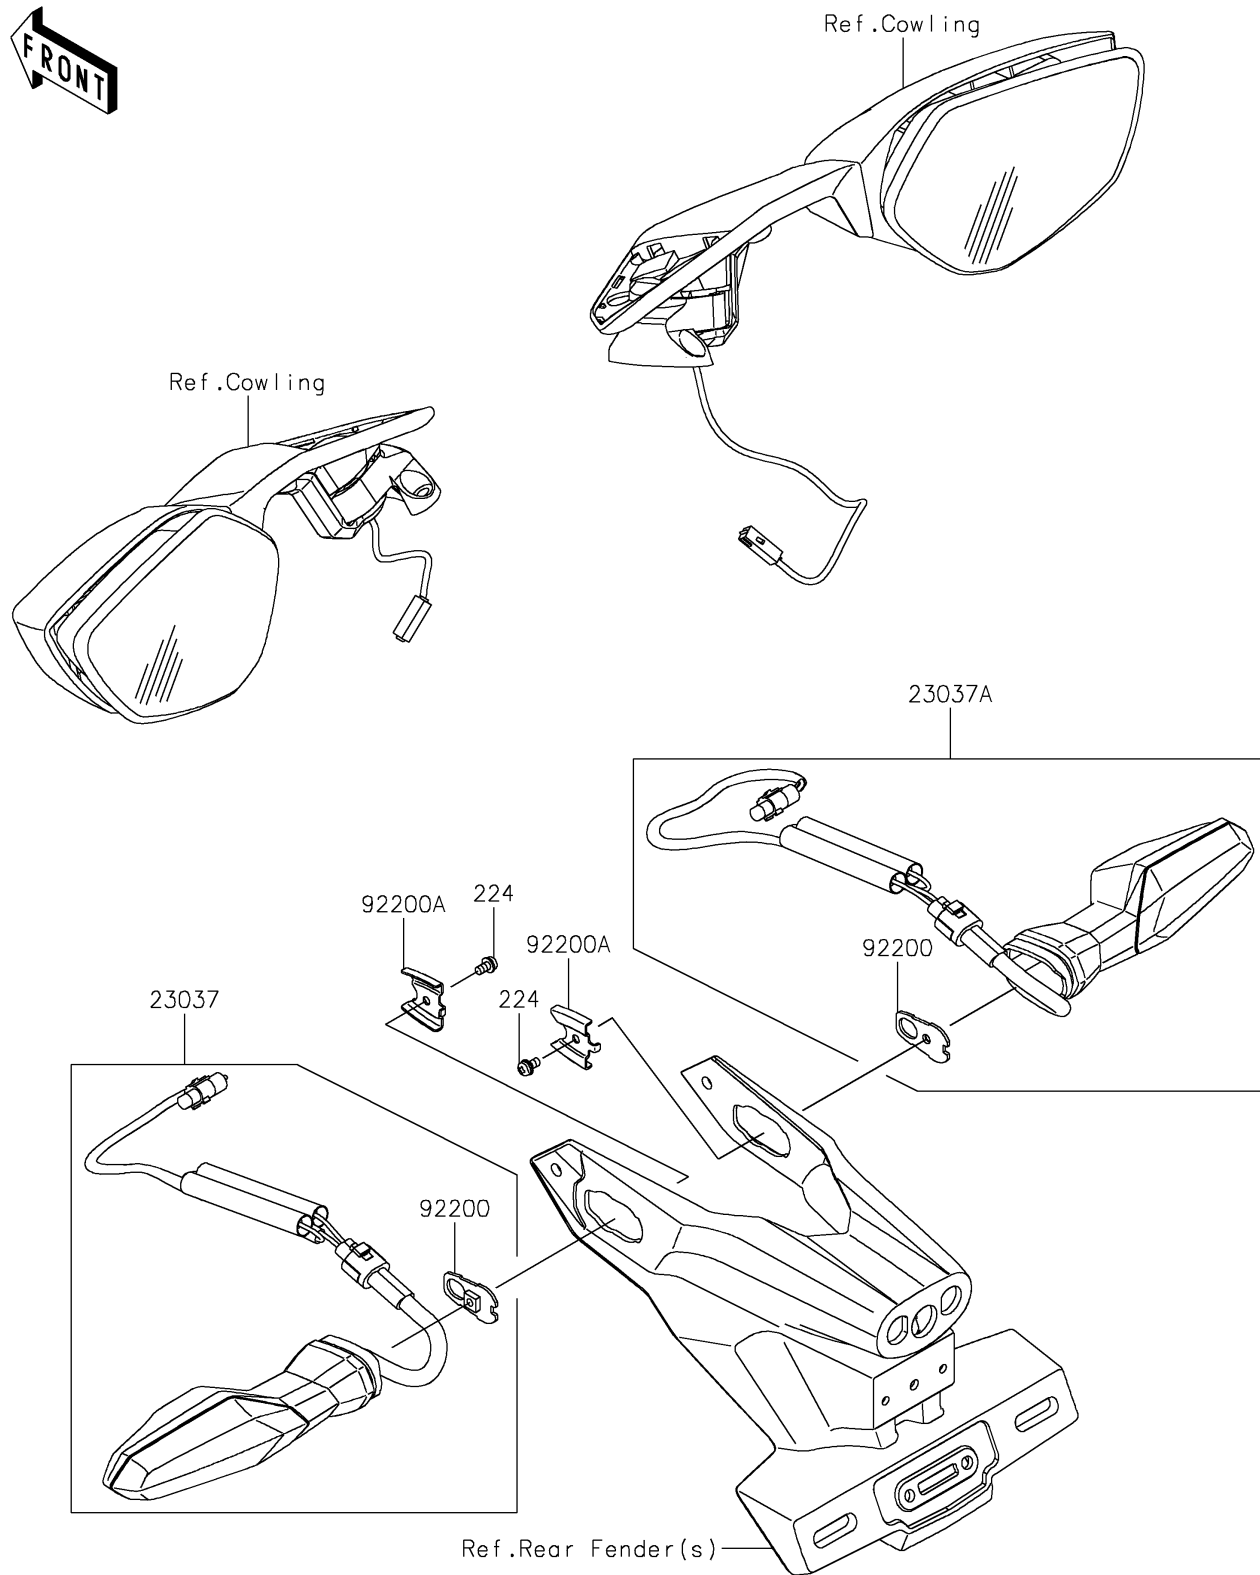

2026 Ninja H2 ABS

PARTS DIAGRAM

Turn Signals

F2730

2026 Ninja H2 ABS

PARTS LIST

Turn Signals

ITEM NAME	PART NUMBER	QUANTITY
LAMP-ASSY-SIGNAL,LED,RR,LH (Ref # 23037)	23037-0324	1
LAMP-ASSY-SIGNAL,LED,RR,RH (Ref # 23037A)	23037-0325	1
WASHER,NUT 4MM (Ref # 92200)	92200-0854	2
WASHER (Ref # 92200A)	92200-0855	2
SCREW-PAN-WP-CROS,4X8 (Ref # 224)	224AB0408	2