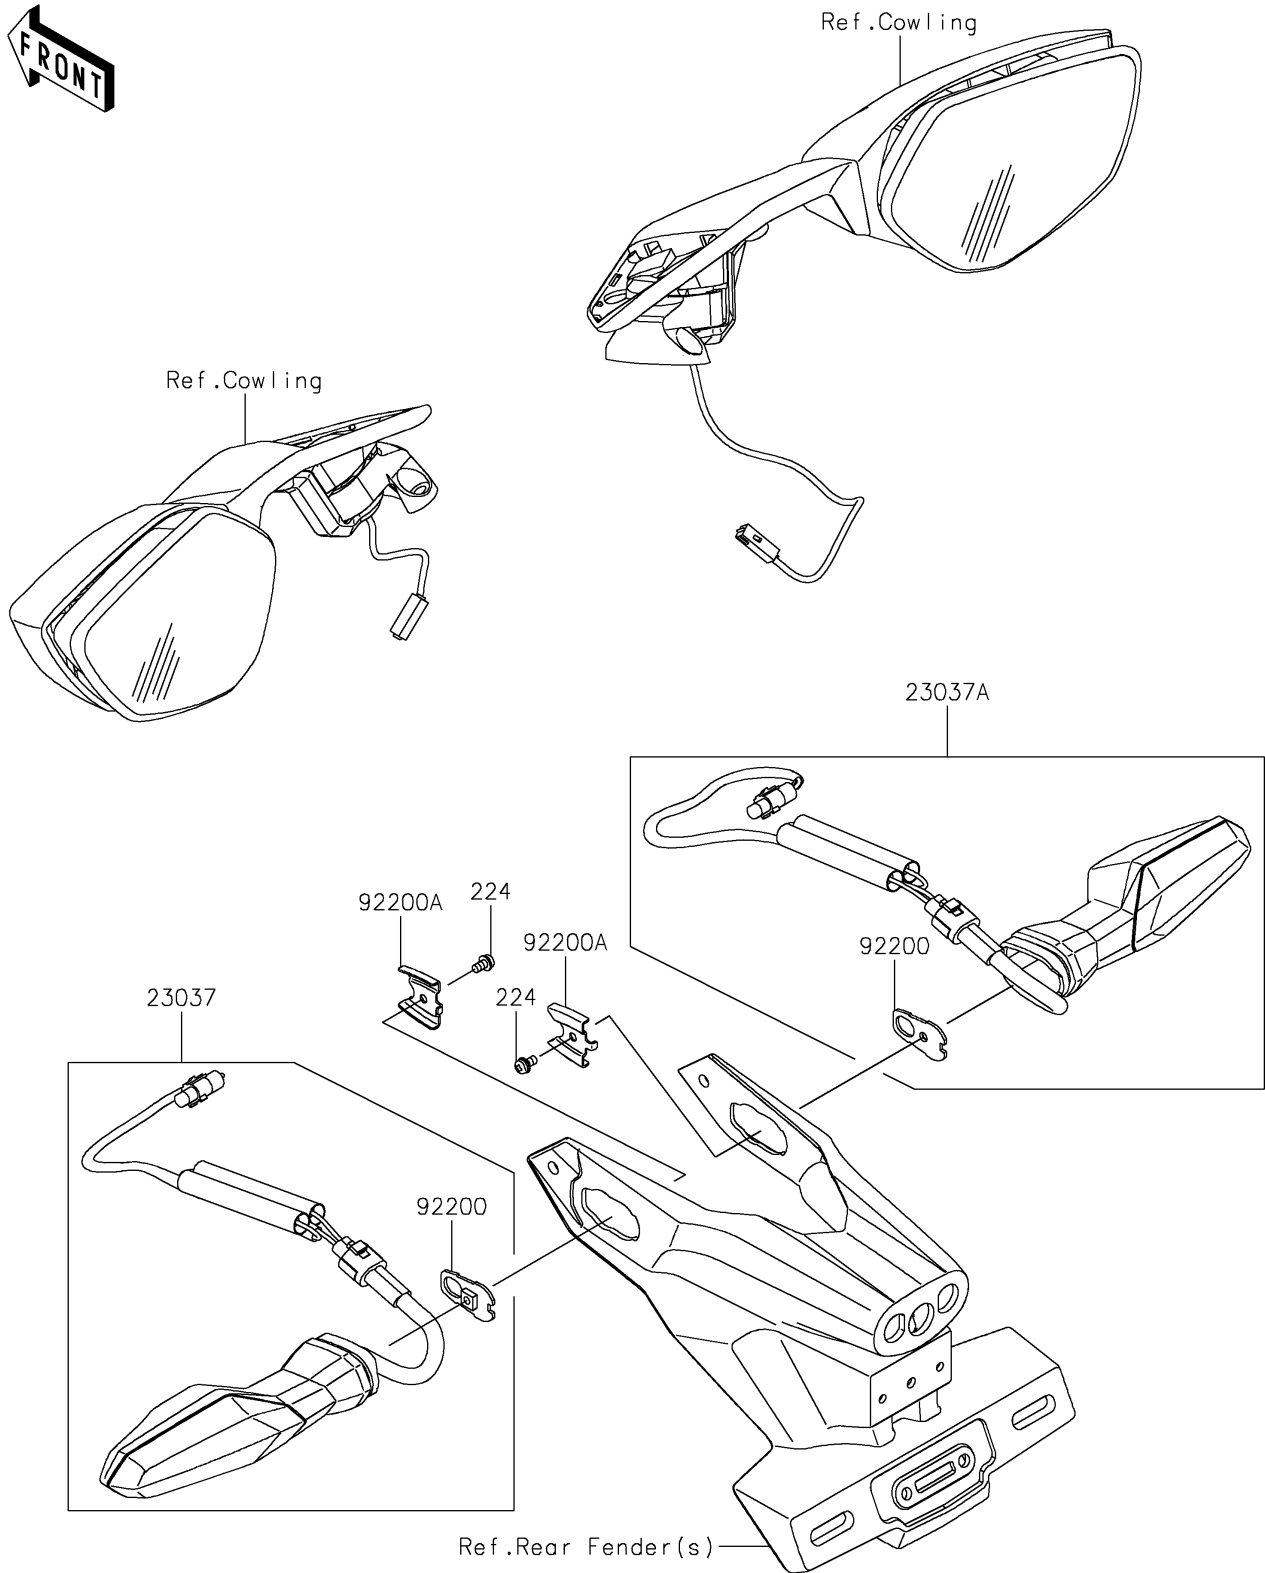

2026 NINJA H2[®] ABS

PARTS DIAGRAM

Turn Signals

F2730

2026 NINJA H2[®] ABS

PARTS LIST

Turn Signals

ITEM NAME	PART NUMBER	QUANTITY
LAMP-ASSY-SIGNAL,LED,RR,LH (Ref # 23037)	23037-0324	1
LAMP-ASSY-SIGNAL,LED,RR,RH (Ref # 23037A)	23037-0325	1
WASHER,NUT 4MM (Ref # 92200)	92200-0854	2
WASHER (Ref # 92200A)	92200-0855	2
SCREW-PAN-WP-CROS,4X8 (Ref # 224)	224AB0408	2