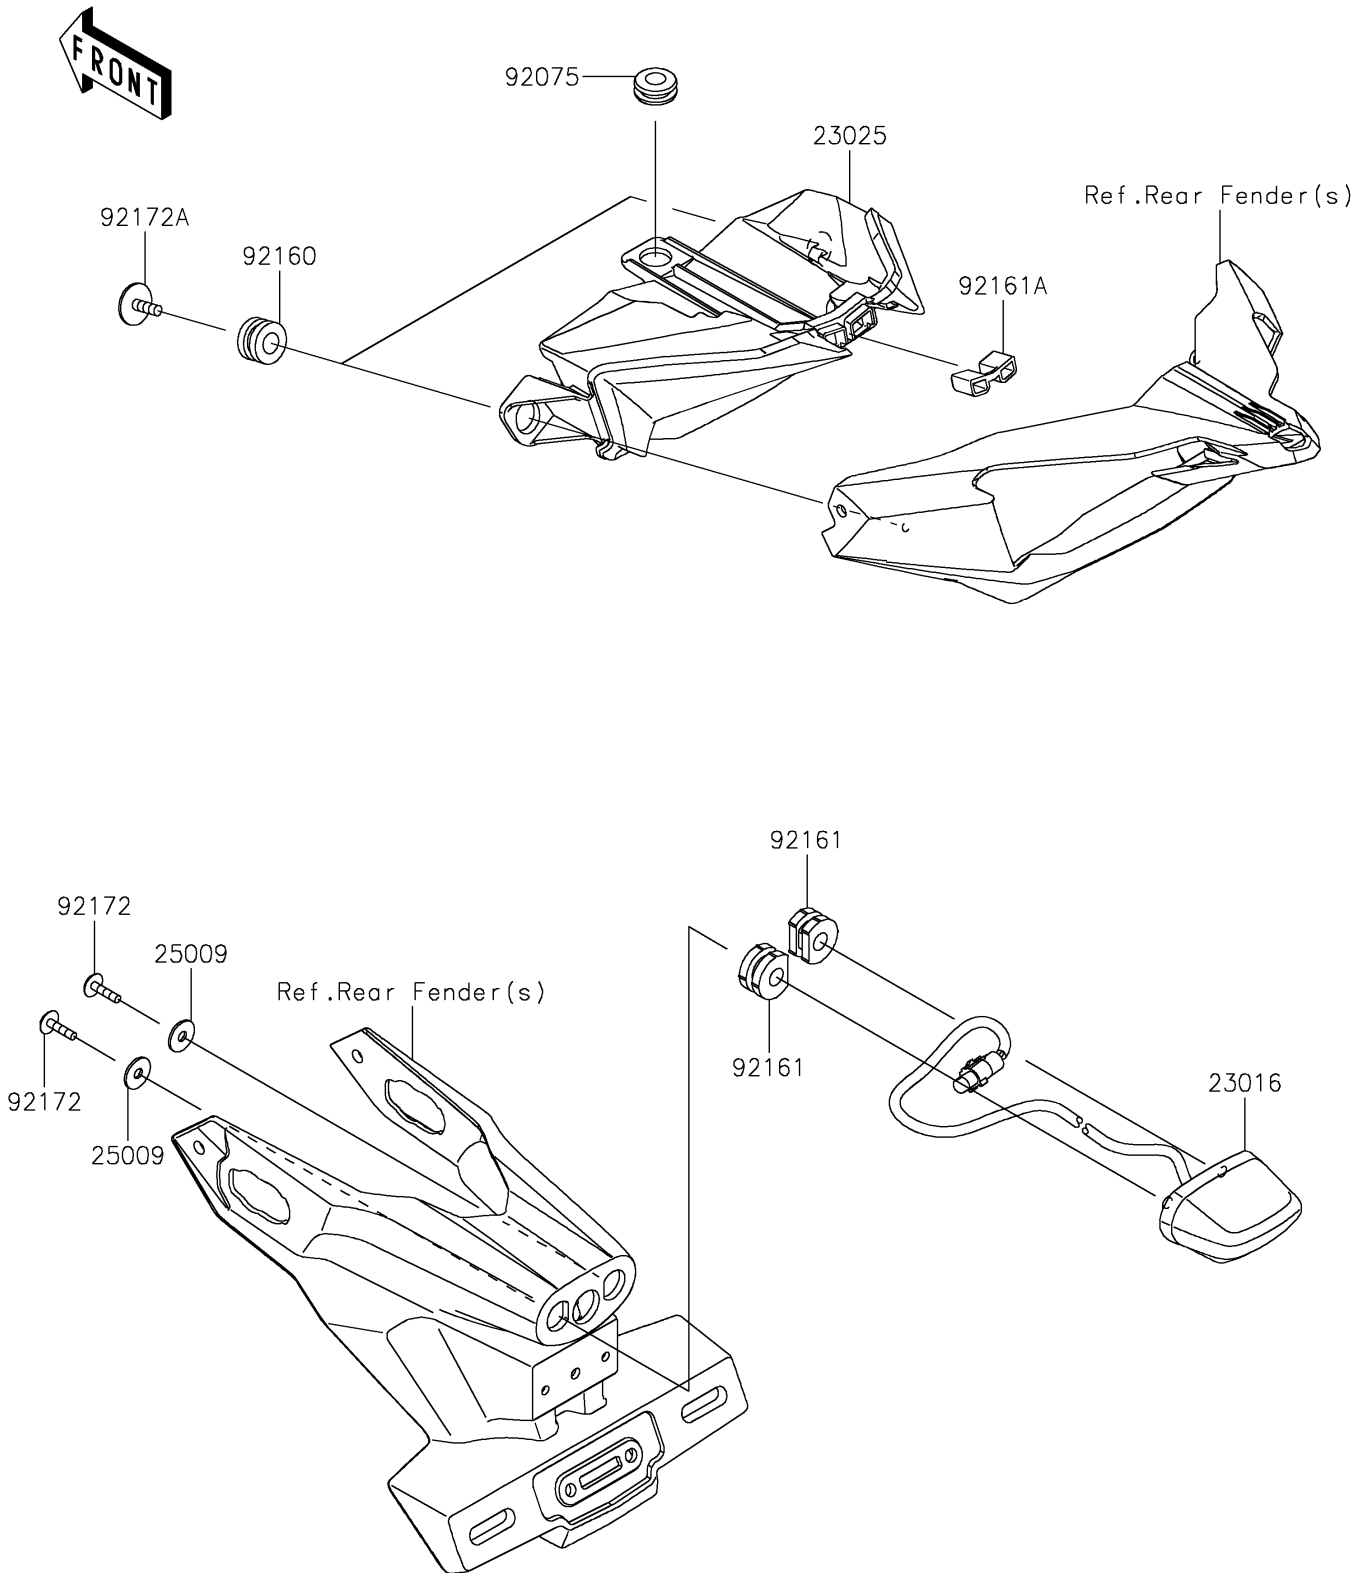

2026 Ninja H2 ABS

PARTS DIAGRAM

Taillight(s)

F2720

2026 Ninja H2 ABS

PARTS LIST

Taillight(s)

ITEM NAME	PART NUMBER	QUANTITY
LAMP-ASSY,LICENSE,LED (Ref # 23016)	23016-0639	1
LAMP-TAIL,LED (Ref # 23025)	23025-0346	1
WASHER,5.2X16X1.2 (Ref # 25009)	25009-004	2
DAMPER (Ref # 92075)	92075-1028	1
DAMPER,10X20X12 (Ref # 92160)	92160-1167	2
DAMPER (Ref # 92161)	92161-0776	2
DAMPER,RR FENDER (Ref # 92161A)	92161-1727	1
SCREW,TAPPING,5X16 (Ref # 92172)	92172-0238	2
SCREW,TAPTITE,5X16 (Ref # 92172A)	92172-0481	2