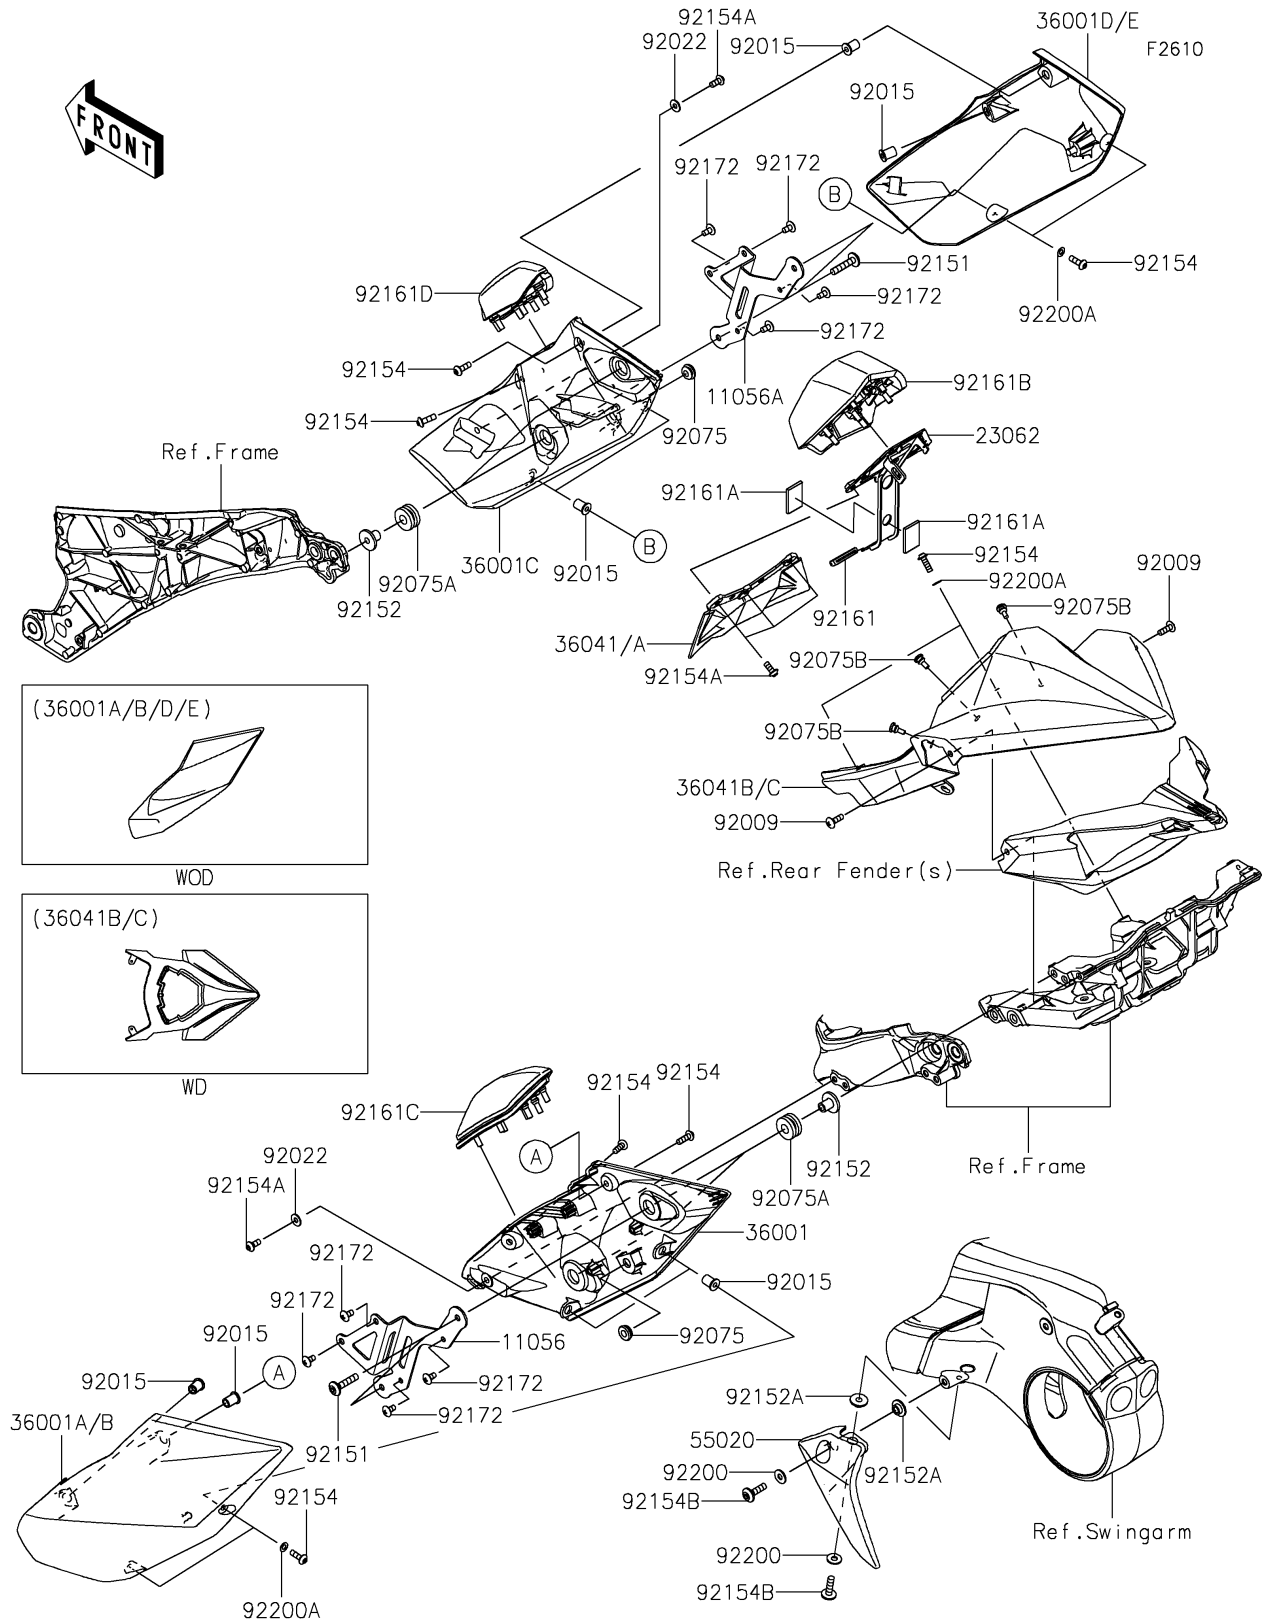

2026 Ninja H2 ABS

PARTS DIAGRAM

Side Covers/Chain Cover

2026 Ninja H2 ABS

PARTS LIST

Side Covers/Chain Cover

ITEM NAME	PART NUMBER	QUANTITY
BRACKET,SIDE COVER,LH (Ref # 11056)	11056-4493	1
BRACKET,SIDE COVER,RH (Ref # 11056A)	11056-4494	1
BRACKET-COMP,TOOL COVER (Ref # 23062)	23062-0839	1
COVER-SIDE,LH,INNER (Ref # 36001)	36001-0621	1
COVER-SIDE,LH,OUTER,M.C.S.BLK (Ref # 36001A)	36001-0622-53X	1
COVER-SIDE,RH,INNER (Ref # 36001C)	36001-0623	1
COVER-SIDE,RH,OUTER,M.C.S.BLK (Ref # 36001D)	36001-0624-53X	1
COVER-TAIL,TOOL,M.C.S.BLACK (Ref # 36041)	36041-0010-53X	1
COVER-TAIL,M.C.S.BLACK (Ref # 36041B)	36041-5056-53X	1
GUARD,SPROCKET (Ref # 55020)	55020-1851	1
SCREW,5X16,BLACK (Ref # 92009)	92009-1654	2
NUT,WELL,5MM (Ref # 92015)	92015-1757	8
WASHER,5.2X13X1 (Ref # 92022)	92022-1380	2
DAMPER,6X16X7 (Ref # 92075)	92075-1011	2
DAMPER,10X24X12 (Ref # 92075A)	92075-1690	4
DAMPER,6X10X15 (Ref # 92075B)	92075-1808	3
BOLT,SOCKET,6X30 (Ref # 92151)	92151-1605	4
COLLAR,6.3X10X14.5 (Ref # 92152)	92152-0091	4
COLLAR,6.2X18X5.65 (Ref # 92152A)	92152-1979	2
BOLT,SOCKET,5X16 (Ref # 92154)	92154-1560	10
BOLT,SOCKET,5X12 (Ref # 92154A)	92154-1561	5
BOLT,SOCKET,6X22 (Ref # 92154B)	92154-1810	2
DAMPER (Ref # 92161)	92161-0629	1
DAMPER,20X30X3 (Ref # 92161A)	92161-0958	2
DAMPER,SEAT CENTER PAD (Ref # 92161B)	92161-1802	1
DAMPER,SEAT SIDE PAD,LH (Ref # 92161C)	92161-1822	1
DAMPER,SEAT SIDE PAD,RH (Ref # 92161D)	92161-1823	1
SCREW,TAPPING,5X10 (Ref # 92172)	92172-0262	8
WASHER,6.2X15X1.2 (Ref # 92200)	92200-1762	2

2026 Ninja H2 ABS

PARTS LIST

Side Covers/Chain Cover

ITEM NAME	PART NUMBER	QUANTITY
WASHER,5.2X10X1.0 (Ref # 92200A)	92200-1820	6