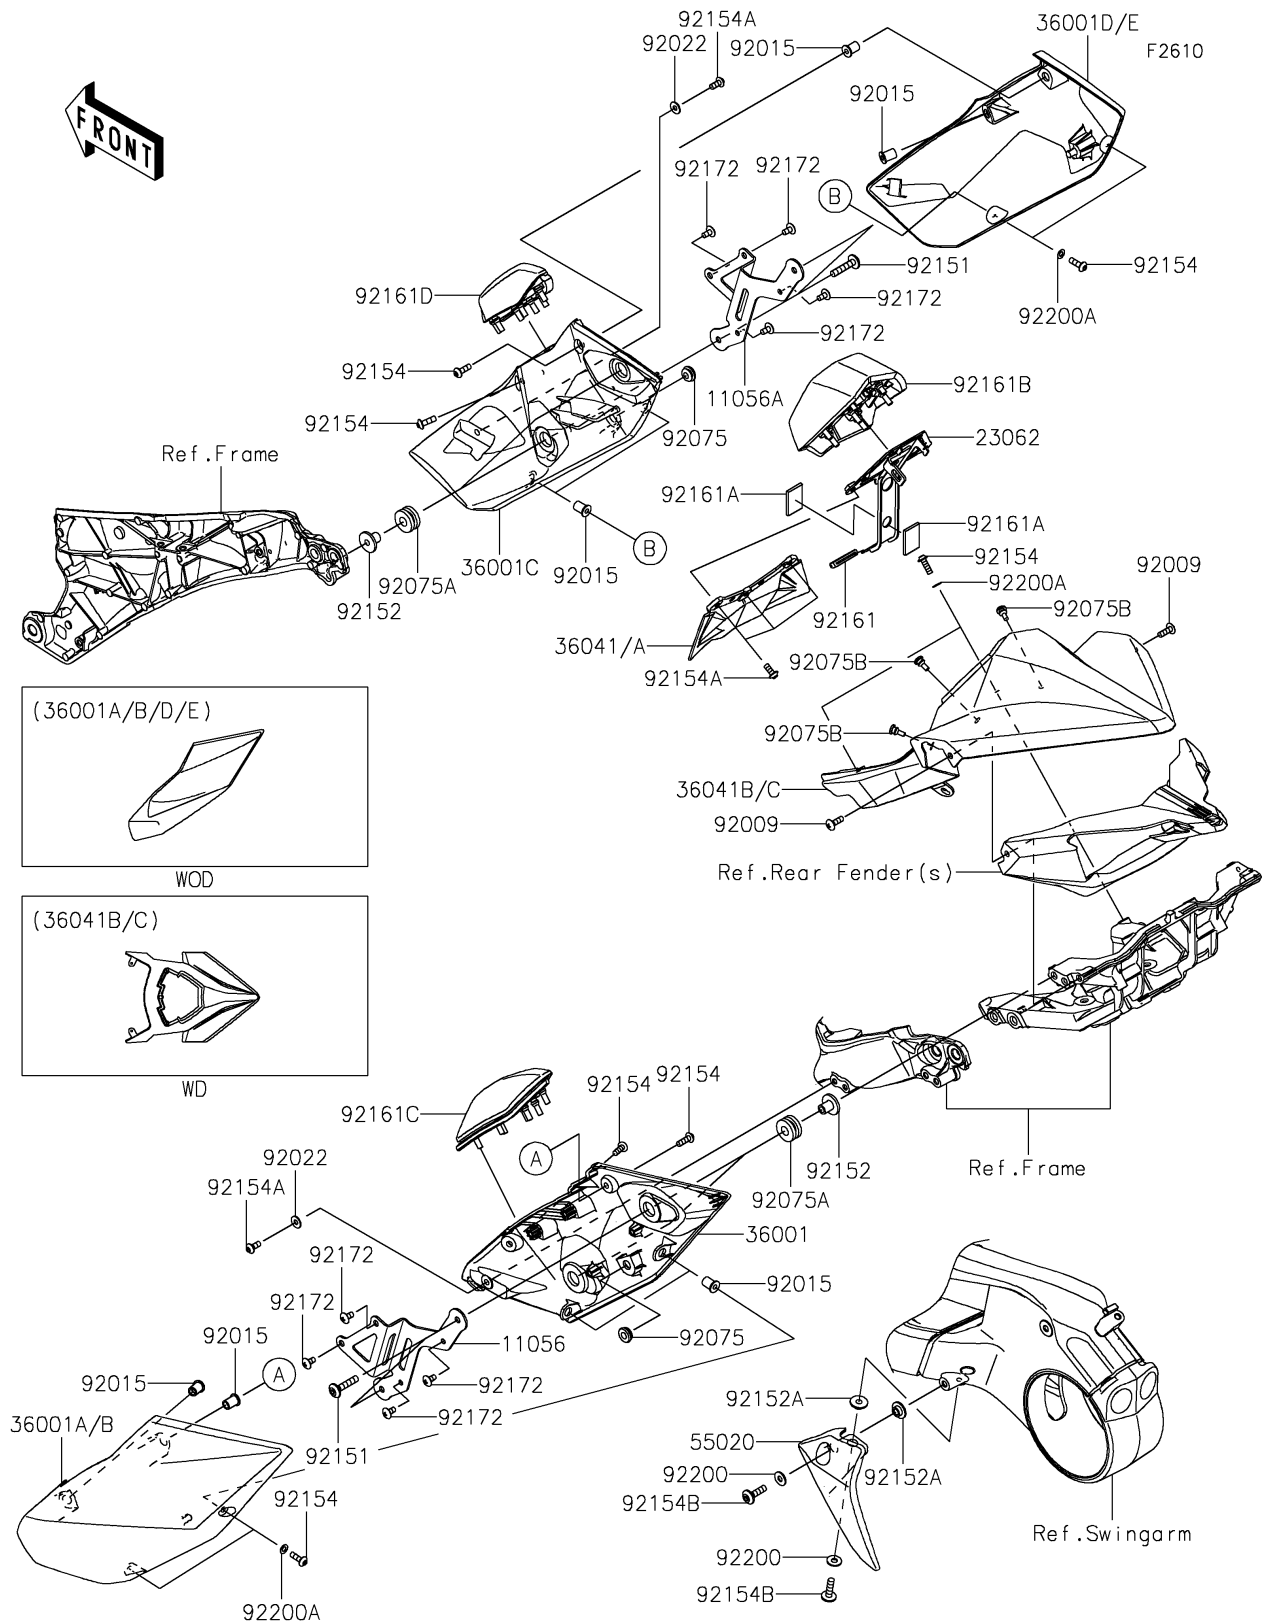

2026 NINJA H2® ABS

PARTS DIAGRAM

Side Covers/Chain Cover

2026 NINJA H2® ABS

PARTS LIST

Side Covers/Chain Cover

ITEM NAME	PART NUMBER	QUANTITY
BRACKET,SIDE COVER,LH (Ref # 11056)	11056-4493	1
BRACKET,SIDE COVER,RH (Ref # 11056A)	11056-4494	1
BRACKET-COMP,TOOL COVER (Ref # 23062)	23062-0839	1
COVER-SIDE,LH,INNER (Ref # 36001)	36001-0621	1
COVER-SIDE,LH,OUTER,M.C.S.BLK (Ref # 36001A)	36001-0622-53X	1
COVER-SIDE,RH,INNER (Ref # 36001C)	36001-0623	1
COVER-SIDE,RH,OUTER,M.C.S.BLK (Ref # 36001D)	36001-0624-53X	1
COVER-TAIL,TOOL,M.C.S.BLACK (Ref # 36041)	36041-0010-53X	1
COVER-TAIL,M.C.S.BLACK (Ref # 36041B)	36041-5056-53X	1
GUARD,SPROCKET (Ref # 55020)	55020-1851	1
SCREW,5X16,BLACK (Ref # 92009)	92009-1654	2
NUT,WELL,5MM (Ref # 92015)	92015-1757	8
WASHER,5.2X13X1 (Ref # 92022)	92022-1380	2
DAMPER,6X16X7 (Ref # 92075)	92075-1011	2
DAMPER,10X24X12 (Ref # 92075A)	92075-1690	4
DAMPER,6X10X15 (Ref # 92075B)	92075-1808	3
BOLT,SOCKET,6X30 (Ref # 92151)	92151-1605	4
COLLAR,6.3X10X14.5 (Ref # 92152)	92152-0091	4
COLLAR,6.2X18X5.65 (Ref # 92152A)	92152-1979	2
BOLT,SOCKET,5X16 (Ref # 92154)	92154-1560	10
BOLT,SOCKET,5X12 (Ref # 92154A)	92154-1561	5
BOLT,SOCKET,6X22 (Ref # 92154B)	92154-1810	2
DAMPER (Ref # 92161)	92161-0629	1
DAMPER,20X30X3 (Ref # 92161A)	92161-0958	2
DAMPER,SEAT CENTER PAD (Ref # 92161B)	92161-1802	1
DAMPER,SEAT SIDE PAD,LH (Ref # 92161C)	92161-1822	1
DAMPER,SEAT SIDE PAD,RH (Ref # 92161D)	92161-1823	1
SCREW,TAPPING,5X10 (Ref # 92172)	92172-0262	8
WASHER,6.2X15X1.2 (Ref # 92200)	92200-1762	2

2026 NINJA H2[®] ABS

PARTS LIST

Side Covers/Chain Cover

ITEM NAME	PART NUMBER	QUANTITY
WASHER,5.2X10X1.0 (Ref # 92200A)	92200-1820	6