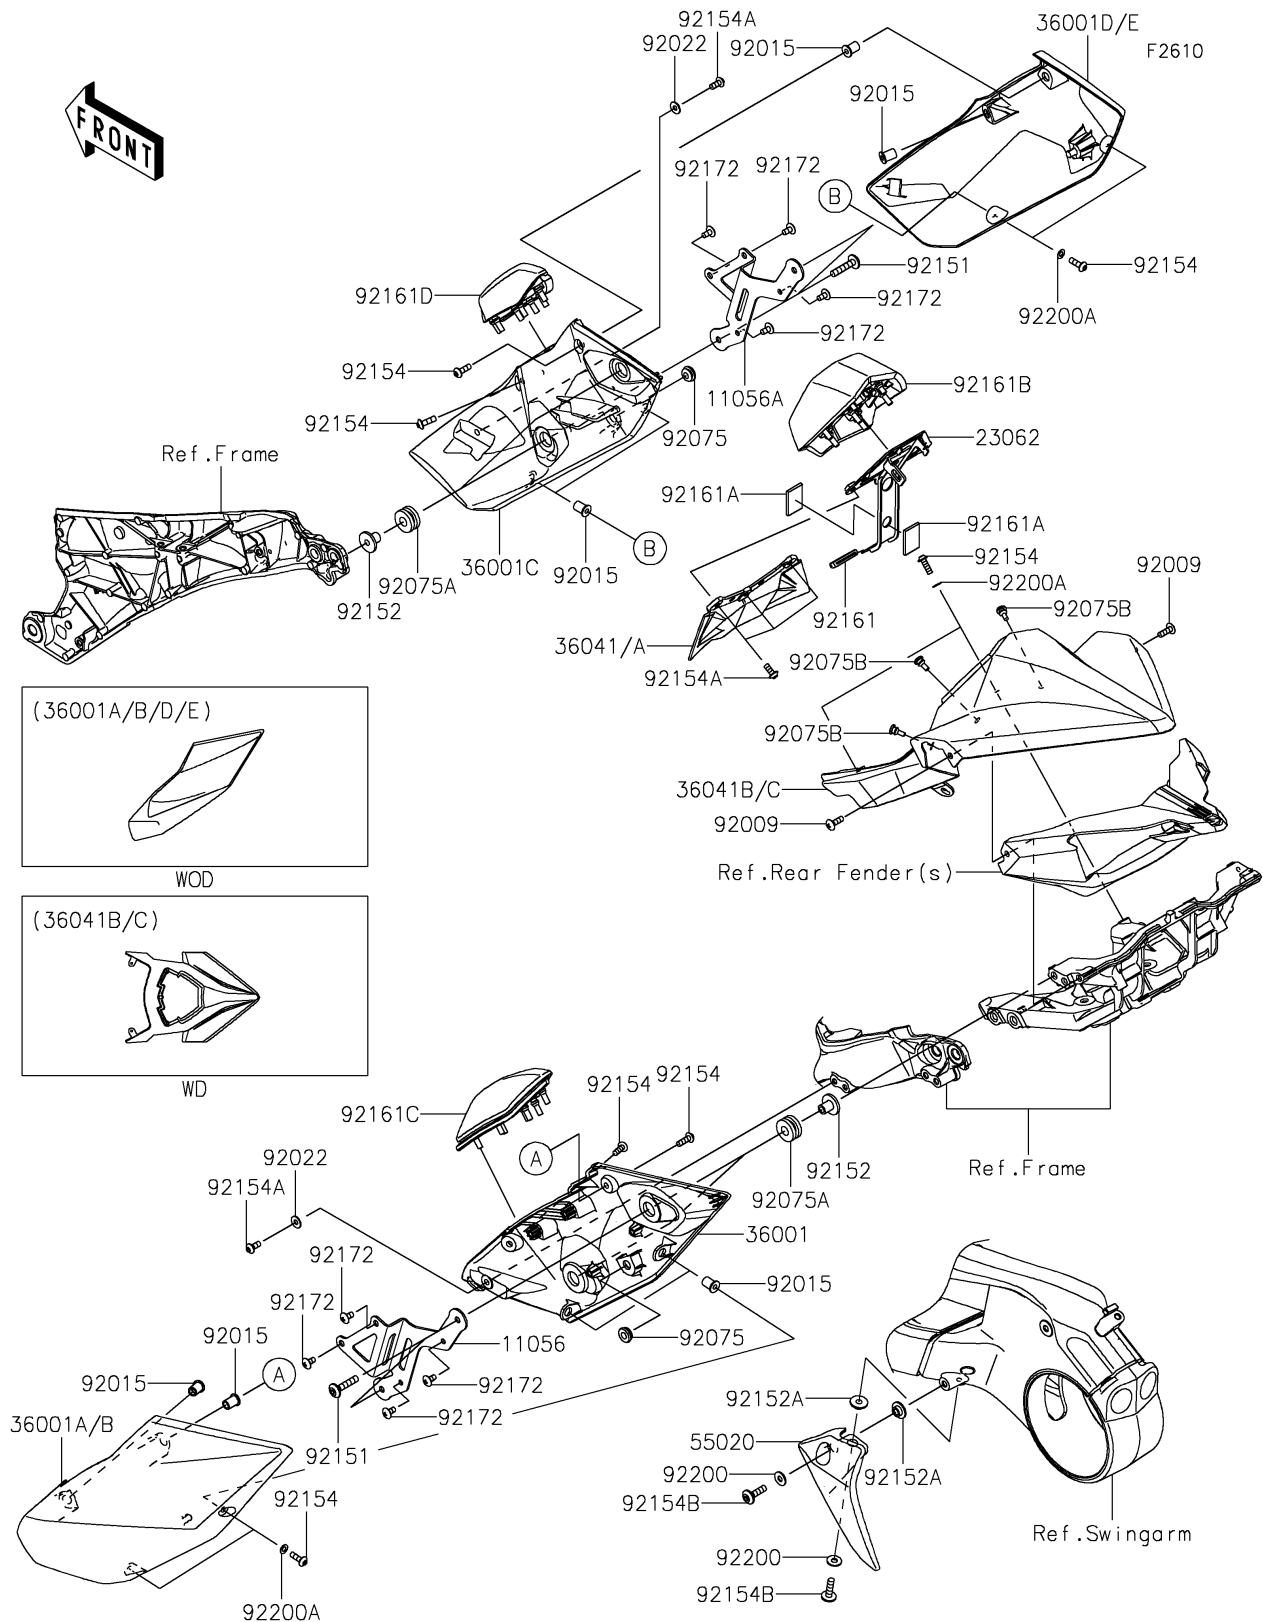

2026 Ninja H2 Carbon ABS

PARTS DIAGRAM

Side Covers/Chain Cover