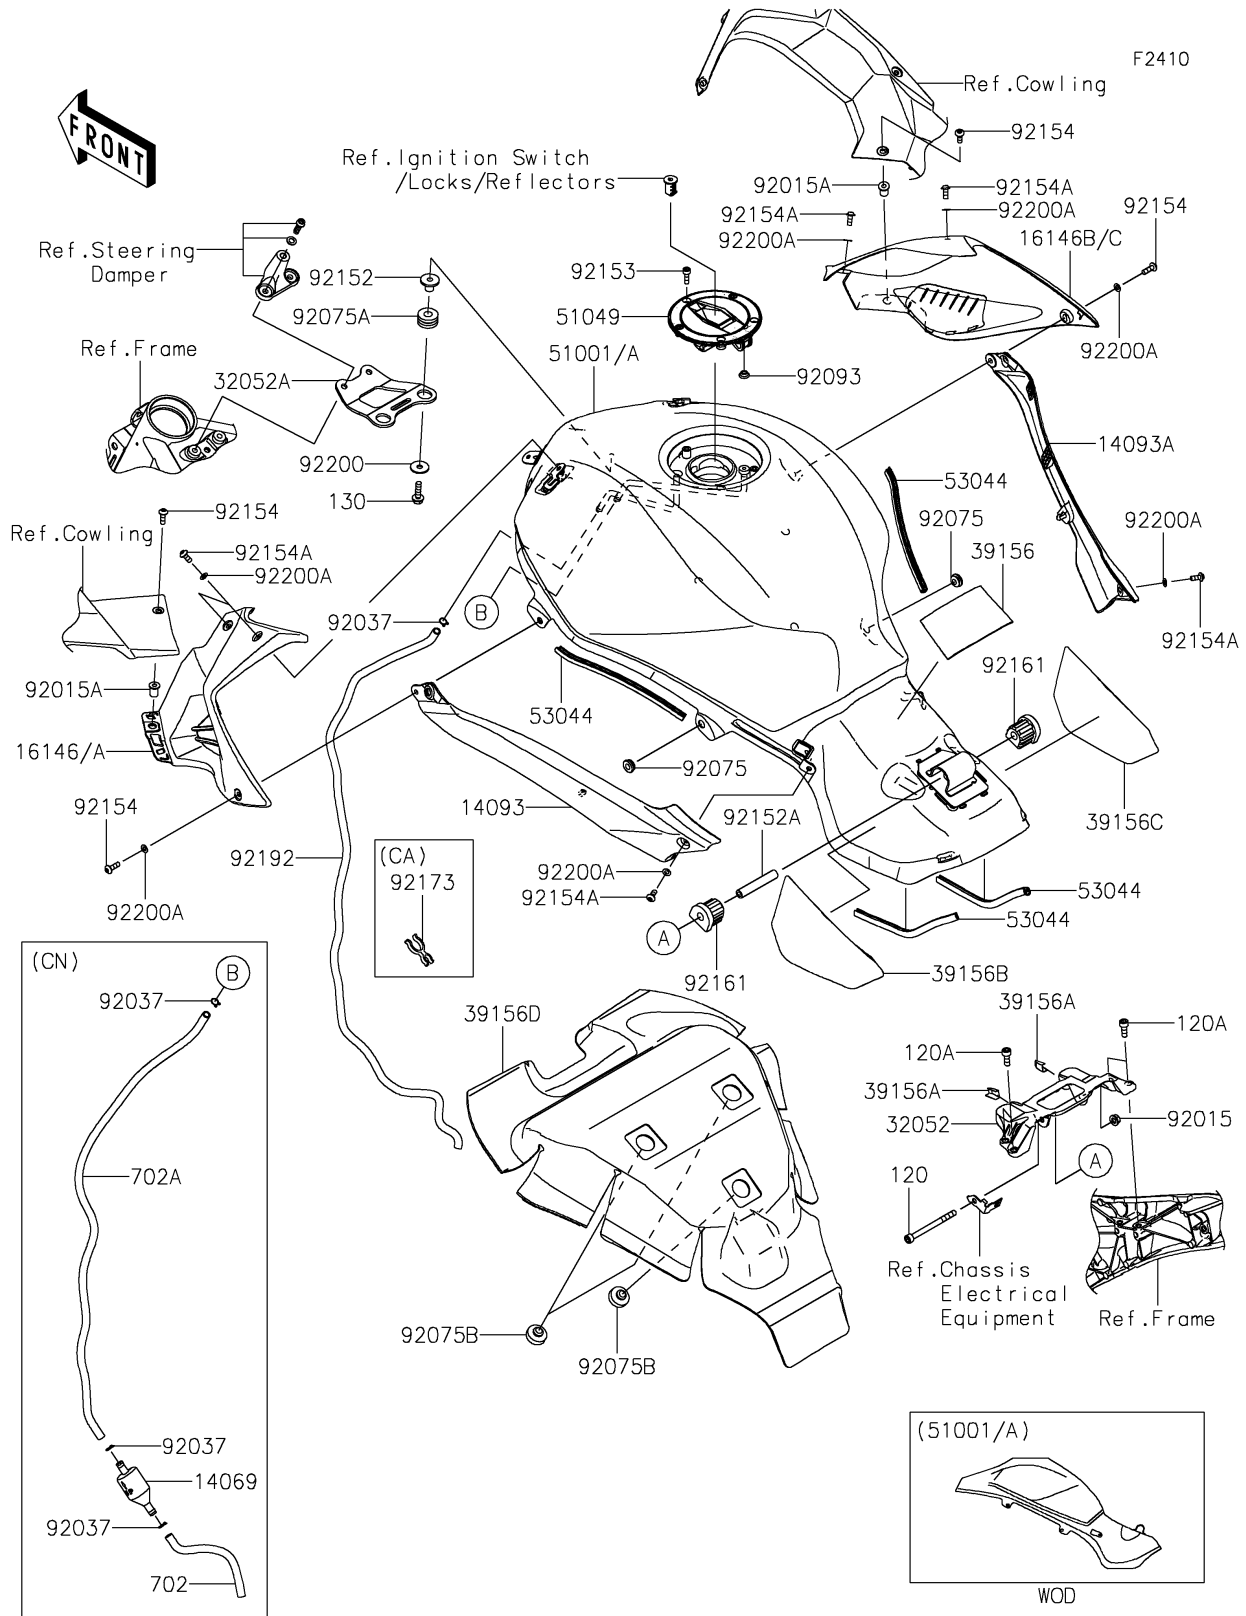

2026 NINJA H2[®] ABS

PARTS DIAGRAM

Fuel Tank

2026 NINJA H2® ABS

PARTS LIST

Fuel Tank

ITEM NAME	PART NUMBER	QUANTITY
BREATHER,TANK (Ref # 14069)	14069-0008	1
COVER,KNEE GRIP,LH (Ref # 14093)	14093-0180	1
COVER,KNEE GRIP,RH (Ref # 14093A)	14093-0181	1
COVER-ASSY,TANK,LH,M.C.S.BLACK (Ref # 16146)	16146-0780-53X	1
COVER-ASSY,TANK,RH,M.C.S.BLACK (Ref # 16146B)	16146-0781-53X	1
BRACKET-TANK,RR (Ref # 32052)	32052-0763	1
BRACKET-TANK,FR (Ref # 32052A)	32052-0764	1
PAD,RR FRM (Ref # 39156)	39156-1778	1
PAD,15X20X0.2 (Ref # 39156A)	39156-1784	2
PAD,FUEL TANK,LH (Ref # 39156B)	39156-1942	1
PAD,FUEL TANK,RH (Ref # 39156C)	39156-1943	1
PAD,FUEL TANK (Ref # 39156D)	39156-2940	1
TANK-COMP-FUEL,M.C.S.BLACK (Ref # 51001)	51001-0913-53X	1
CAP-TANK,FUEL (Ref # 51049)	51049-0758	1
TRIM,FUEL TANK (Ref # 53044)	53044-0582	4
NUT,FLANGED,6MM (Ref # 92015)	92015-1367	1
NUT,WELL,5MM (Ref # 92015A)	92015-1757	2
CLAMP,TUBE (Ref # 92037)	92037-010	1
DAMPER,6X16X7 (Ref # 92075)	92075-1011	2
DAMPER,10X24X12 (Ref # 92075A)	92075-1690	2
DAMPER,9X24X14 (Ref # 92075B)	92075-281	3
SEAL,FUEL TANK CAP (Ref # 92093)	92093-1030	1
COLLAR,6.3X10X14.5 (Ref # 92152)	92152-0091	2
COLLAR,6X10X60.2 (Ref # 92152A)	92152-1964	1
BOLT,SOCKET,5X16 (Ref # 92153)	92153-1616	3
BOLT,SOCKET,5X16 (Ref # 92154)	92154-1560	4
BOLT,SOCKET,5X12 (Ref # 92154A)	92154-1561	6
DAMPER,FUEL TANK (Ref # 92161)	92161-1737	2
CLAMP,DRAIN TUBE (Ref # 92173)	92173-1391	1

2026 NINJA H2[®] ABS

PARTS LIST

Fuel Tank

ITEM NAME	PART NUMBER	QUANTITY
TUBE,DRAIN,6X9X808 (Ref # 92192)	92192-1669	1
WASHER,6.5X22X1.6 (Ref # 92200)	92200-1087	2
WASHER,5.2X10X1.0 (Ref # 92200A)	92200-1820	8
BOLT-SOCKET,6X75 (Ref # 120)	120CA0675	1
BOLT-SOCKET,6X16 (Ref # 120A)	120CB0616	4
BOLT-FLANGED,6X22 (Ref # 130)	130CA0622	2
TUBE-RUBBER,6X9X140 (Ref # 702)	702A06140	1
TUBE-RUBBER,6X9X630 (Ref # 702A)	702A06630	1
CLAMP,TUBE (Ref # 92037)	92037-010	4