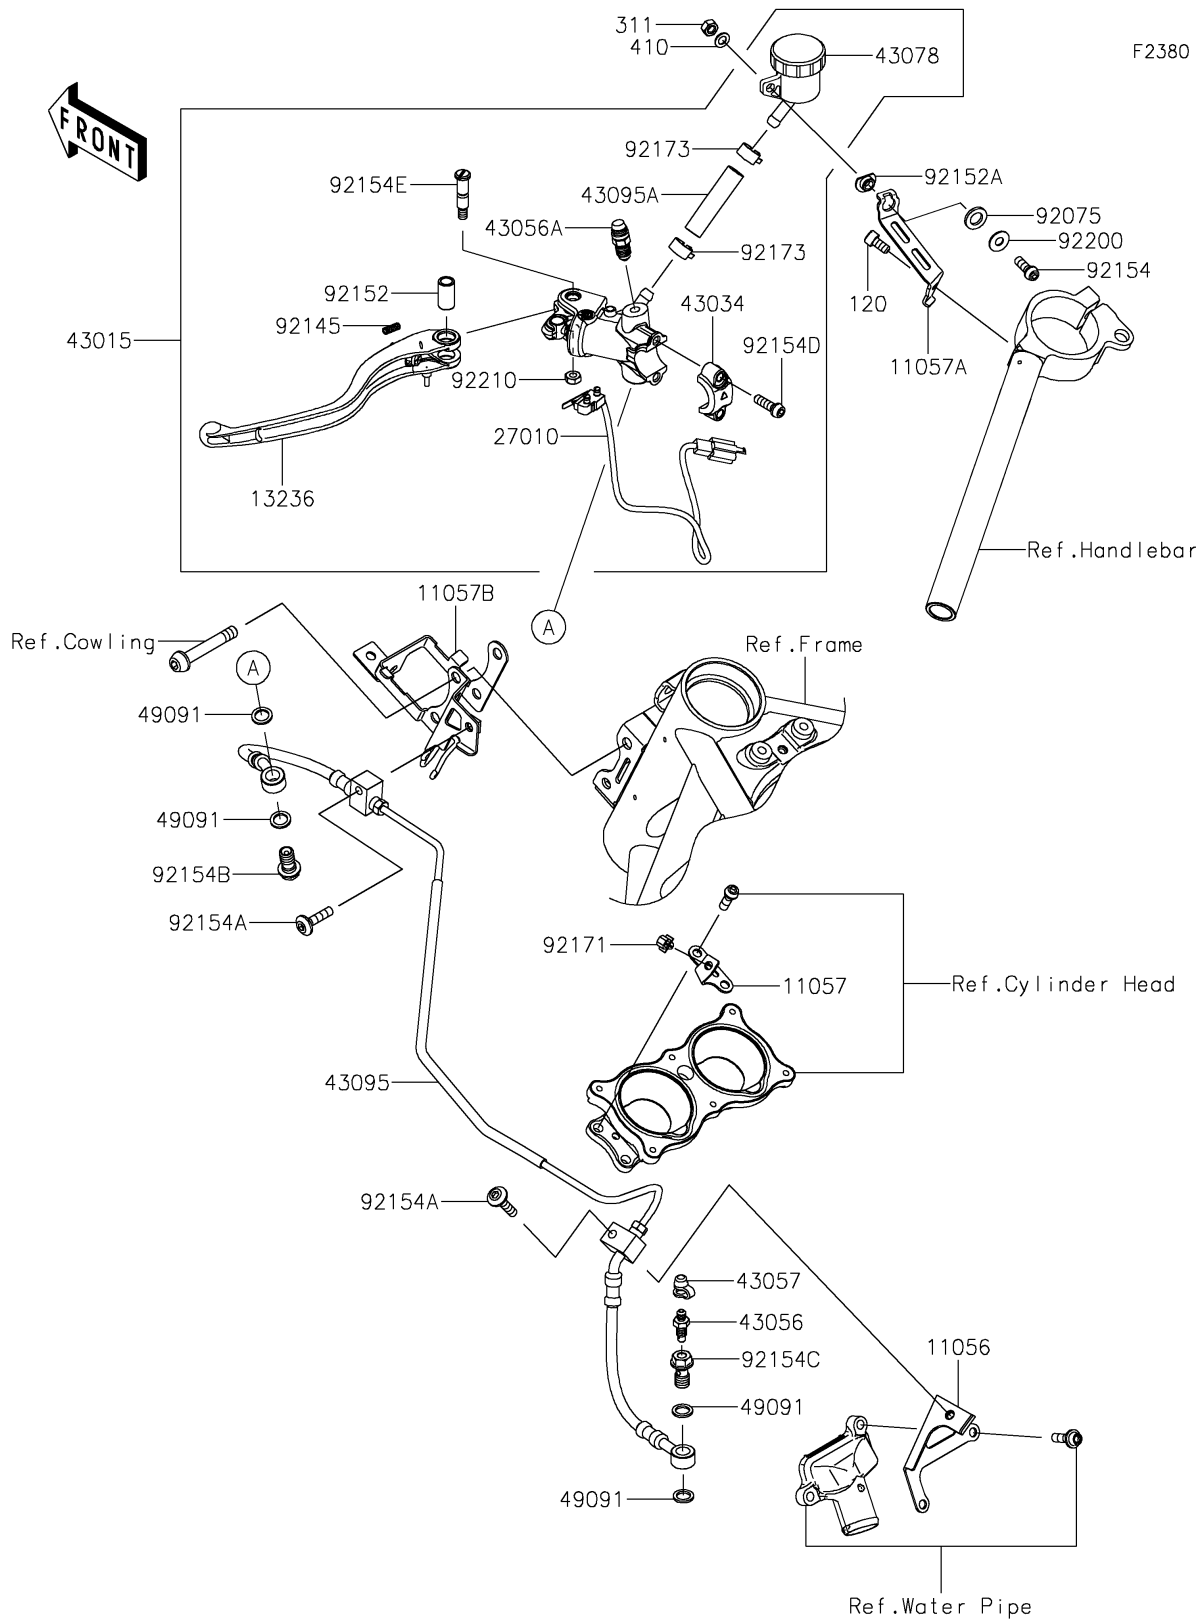

2026 Ninja H2 Carbon ABS

PARTS DIAGRAM

Clutch Master Cylinder

2026 Ninja H2 Carbon ABS

PARTS LIST

Clutch Master Cylinder

ITEM NAME

PART NUMBER

QUANTITY
