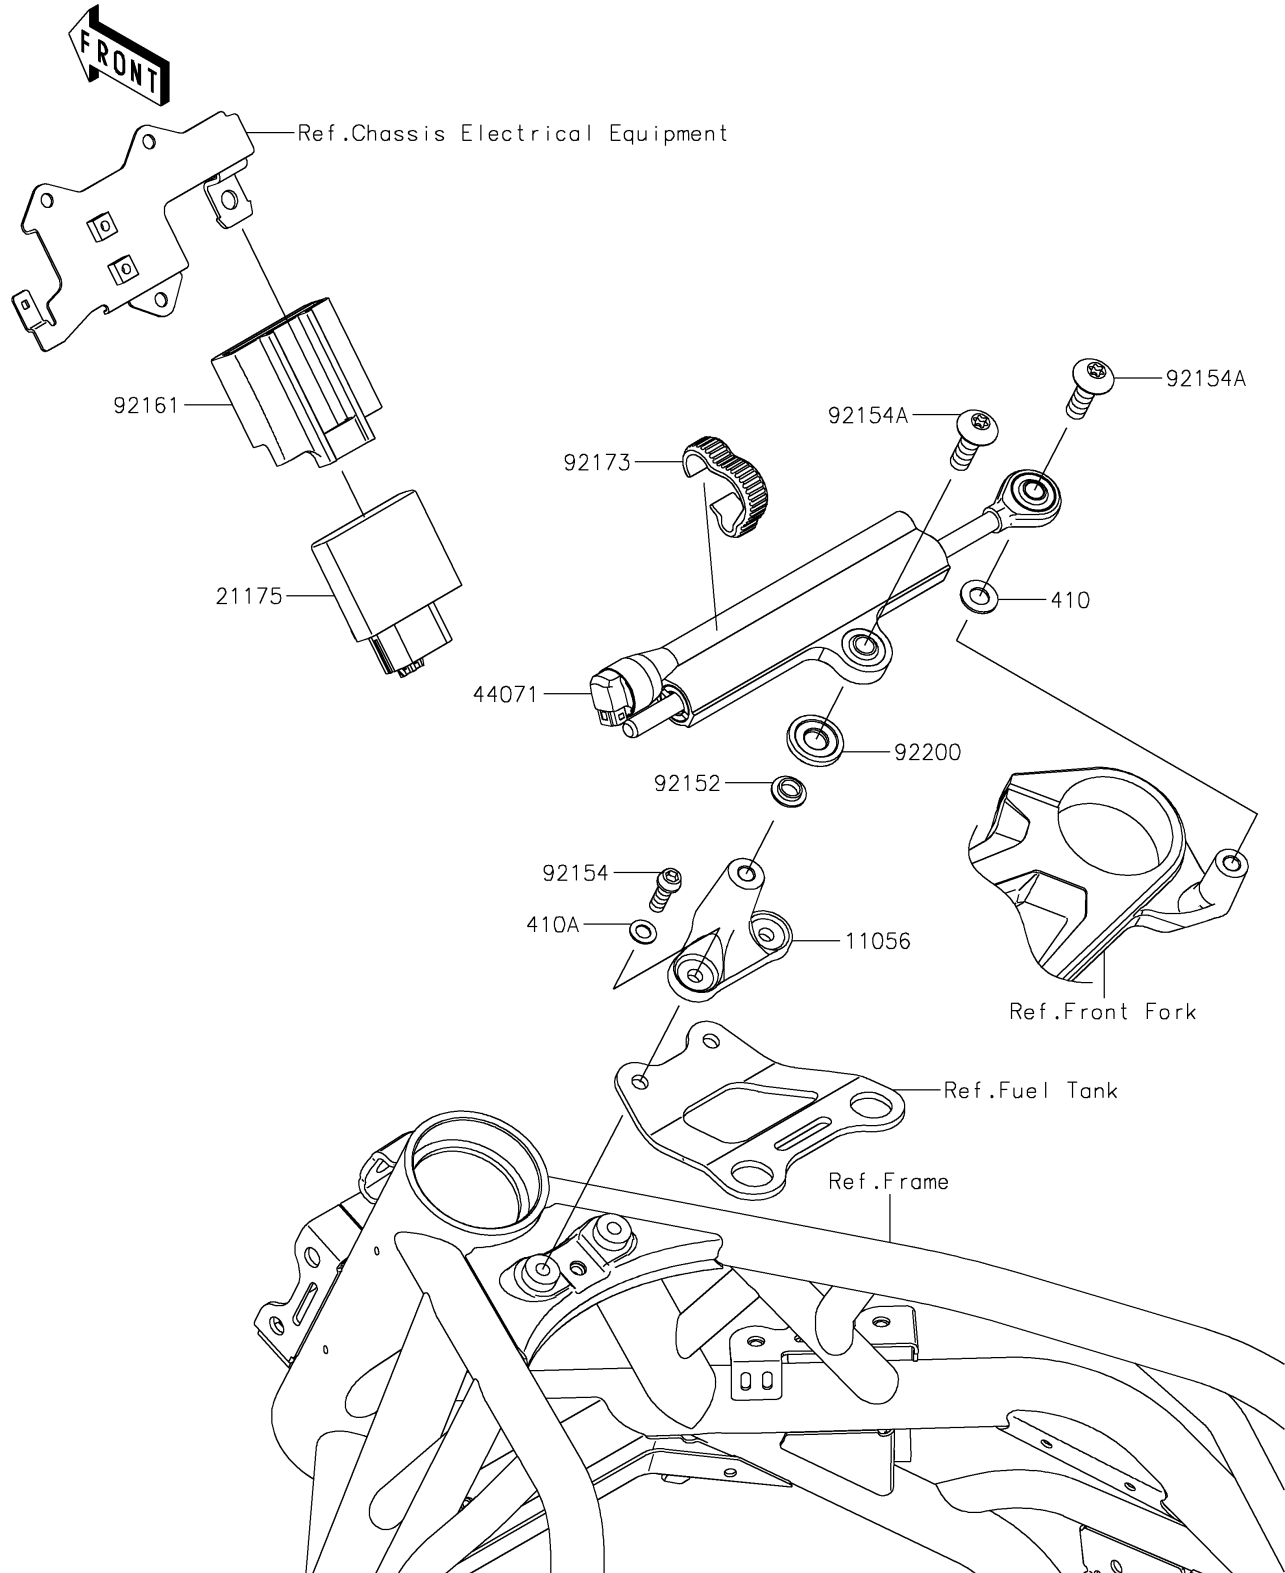

2026 Ninja H2 Carbon ABS

PARTS DIAGRAM

Steering Damper

F2313

2026 Ninja H2 Carbon ABS

PARTS LIST

Steering Damper

ITEM NAME

PART NUMBER

QUANTITY
