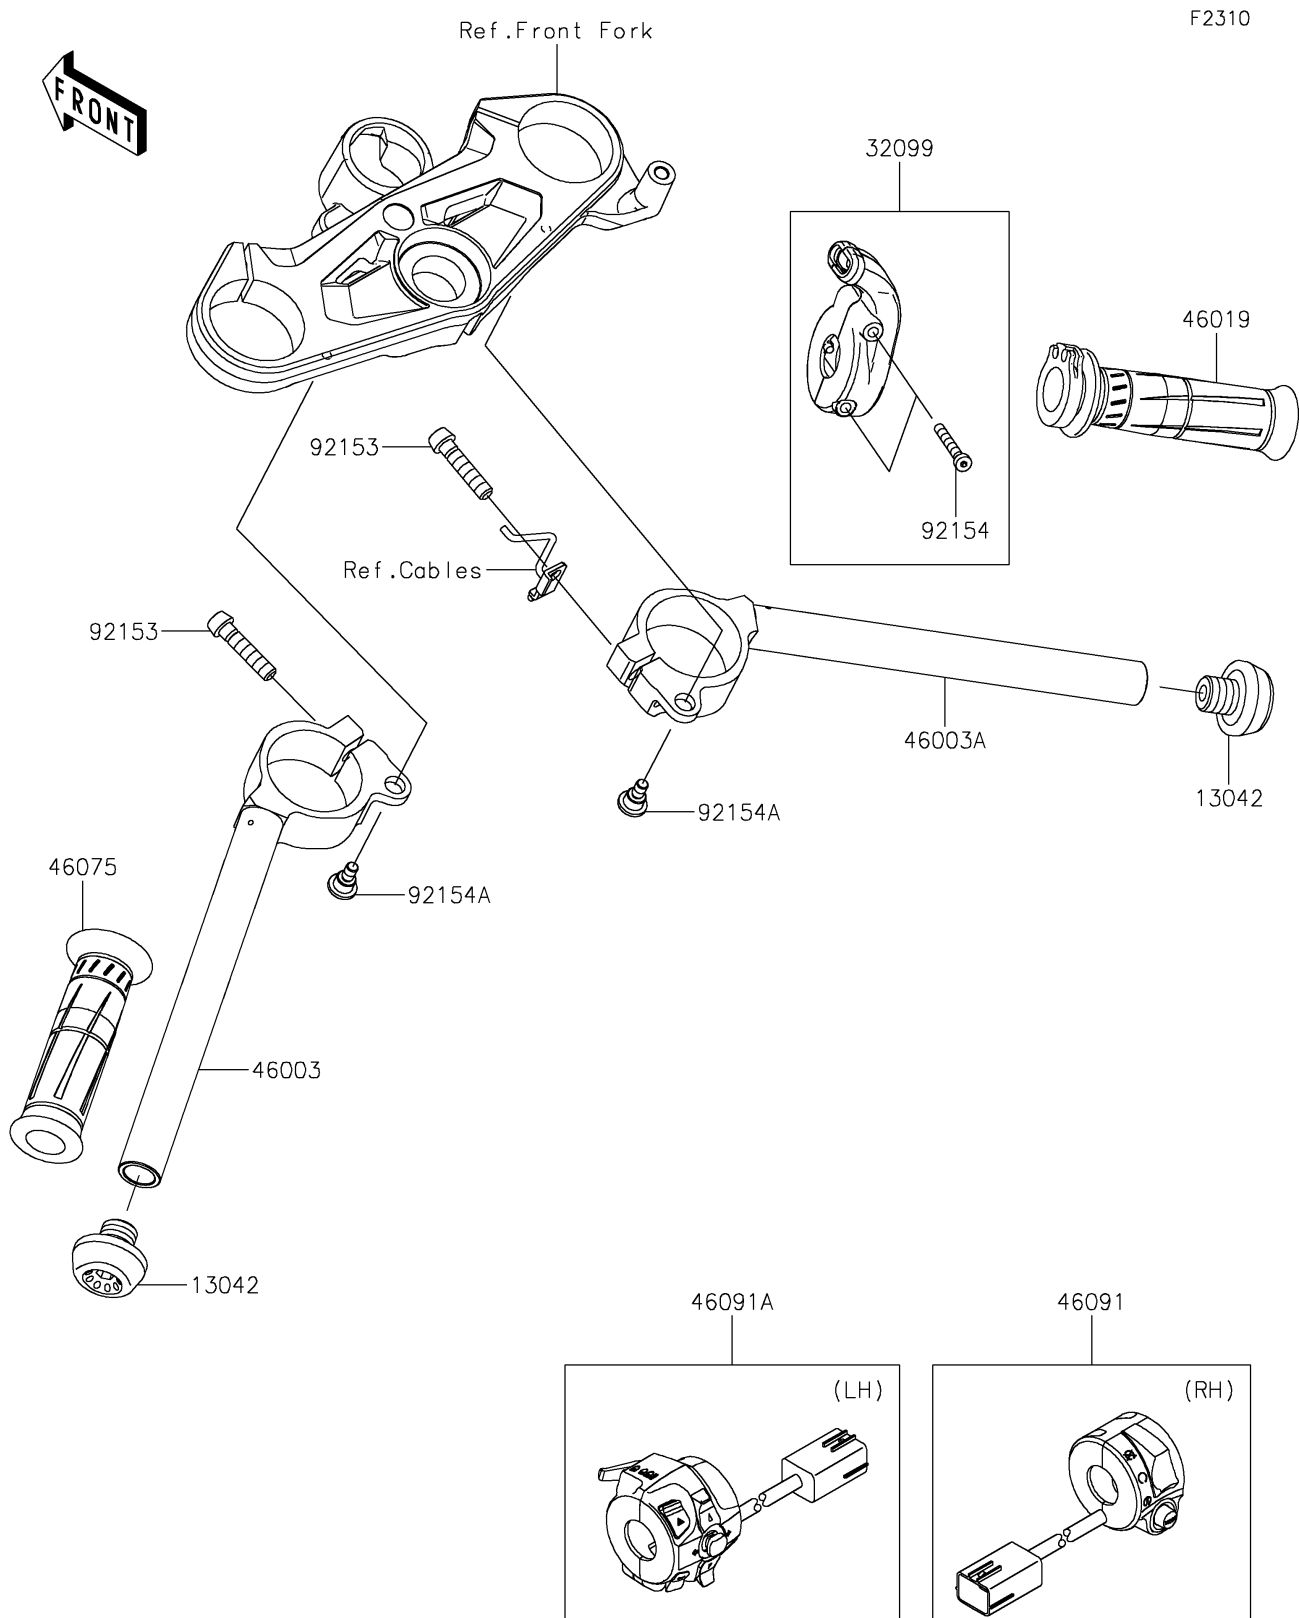

2026 Ninja H2 ABS

PARTS DIAGRAM

Handlebar

2026 Ninja H2 ABS

PARTS LIST

Handlebar

ITEM NAME

PART NUMBER

QUANTITY
