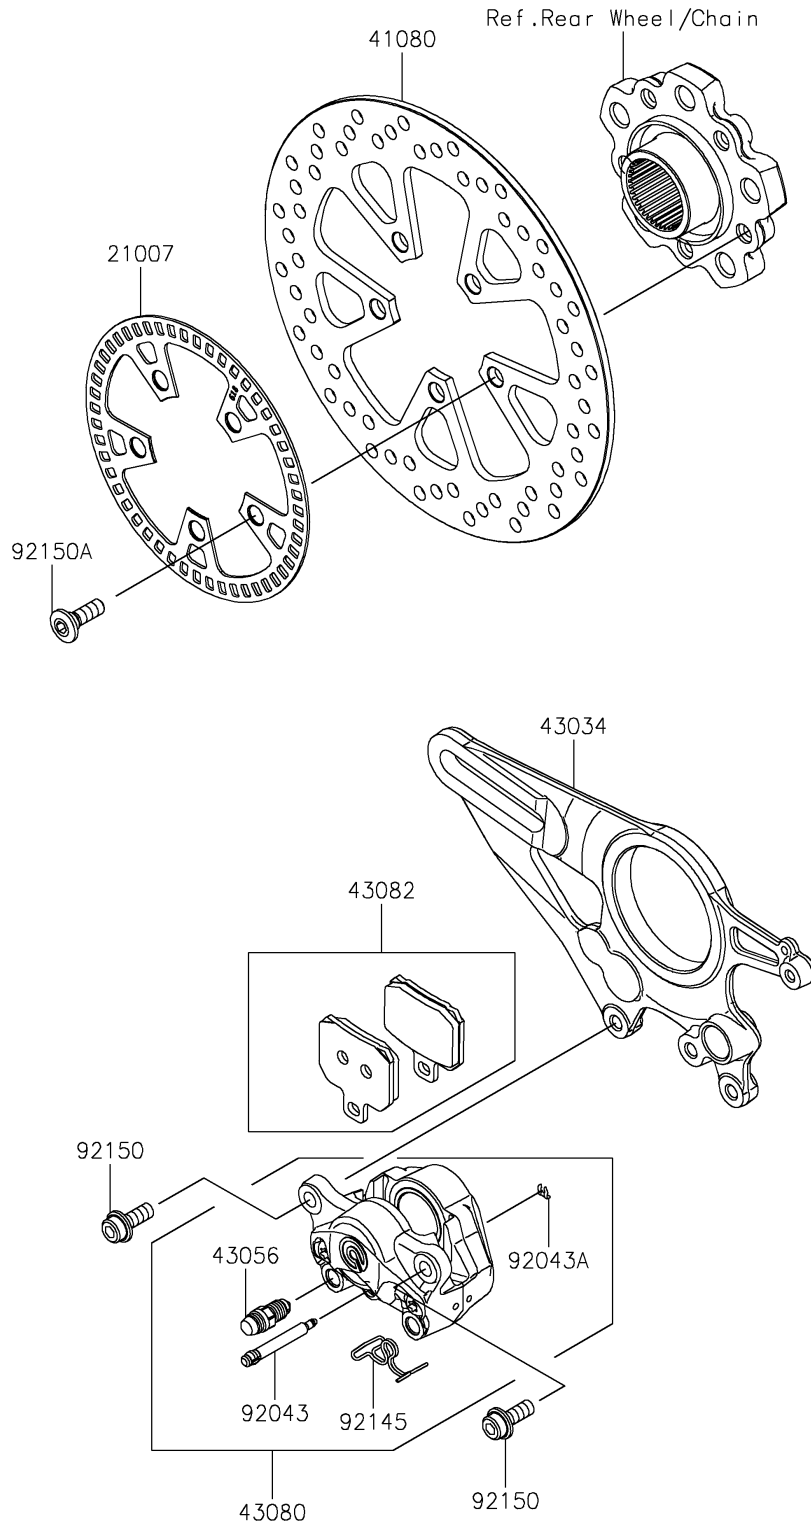

2026 Ninja H2 ABS

PARTS DIAGRAM

Rear Brake

F2294

2026 Ninja H2 ABS

PARTS LIST

Rear Brake

ITEM NAME	PART NUMBER	QUANTITY
ROTOR,SENSOR,RR (Ref # 21007)	21007-0632	1
DISC,RR,250MM (Ref # 41080)	41080-0636	1
HOLDER-BRAKE,RR (Ref # 43034)	43034-0108	1
BREATHER-BRAKE (Ref # 43056)	43056-0020	1
CALIPER-SUB-ASSY,RR,GRAY (Ref # 43080)	43080-0176-51J	1
PAD-ASSY-BRAKE (Ref # 43082)	43082-0158	1
PIN,PAD (Ref # 92043)	92043-0863	1
PIN,CLIP (Ref # 92043A)	92043-0864	1
SPRING (Ref # 92145)	92145-1685	1
BOLT,SOCKET,8X20 (Ref # 92150)	92150-1155	2
BOLT,8X25 (Ref # 92150A)	92150-1858	5