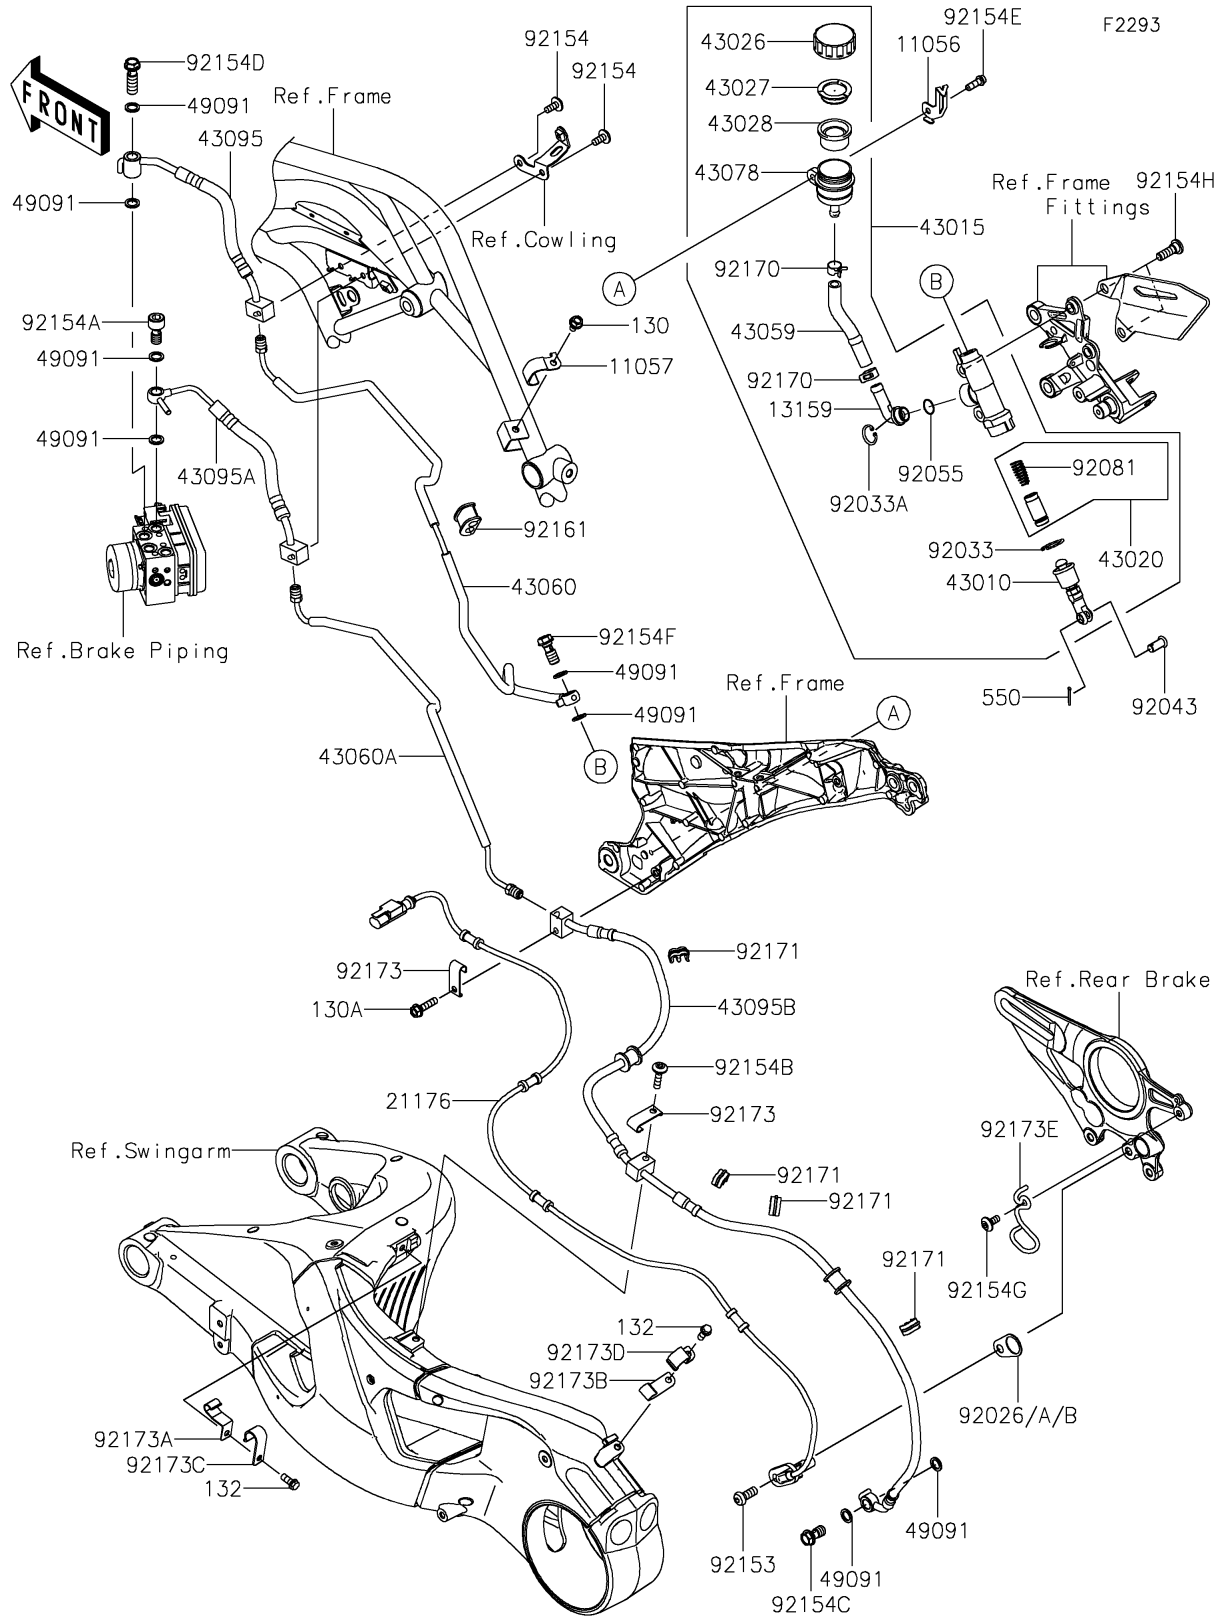

2026 Ninja H2 Carbon ABS

PARTS DIAGRAM

Rear Master Cylinder

2026 Ninja H2 Carbon ABS

PARTS LIST

Rear Master Cylinder

ITEM NAME

PART NUMBER

QUANTITY
