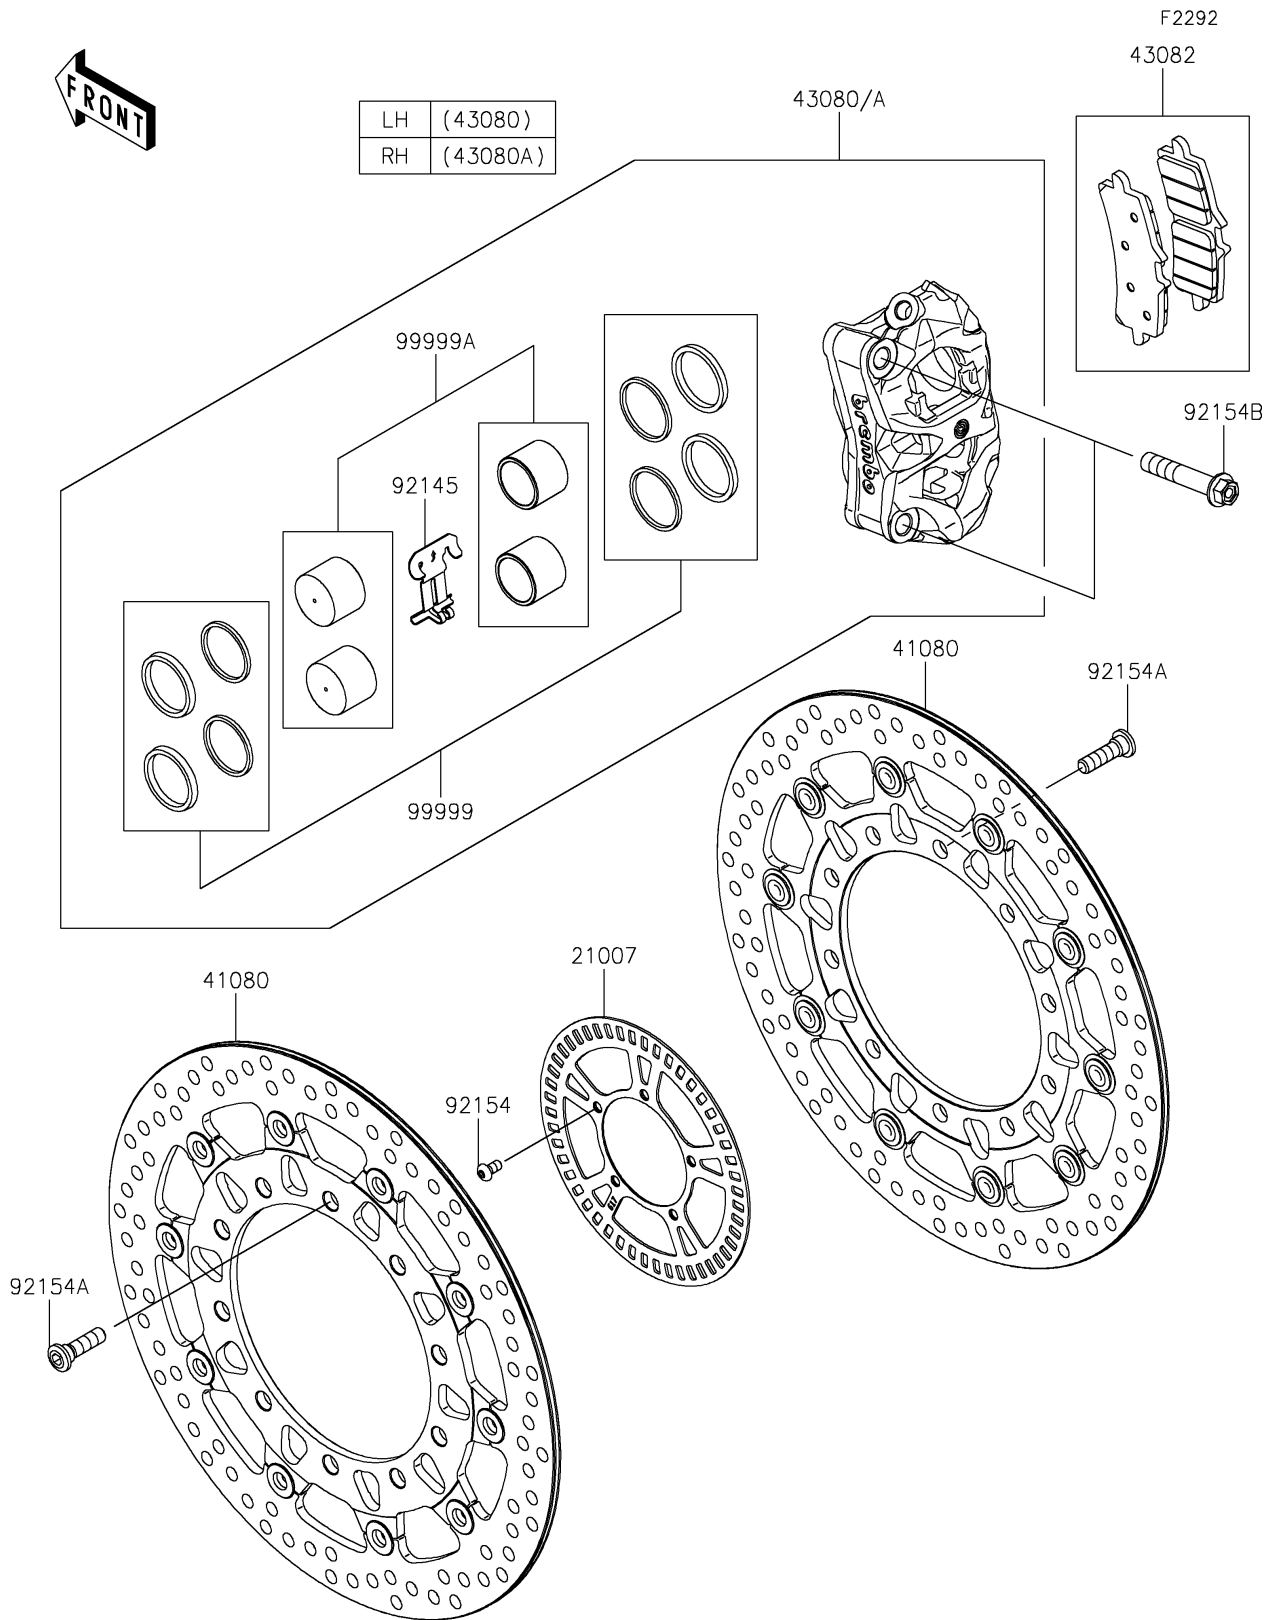

2026 Ninja H2 ABS

PARTS DIAGRAM

Front Brake

2026 Ninja H2 ABS

PARTS LIST

Front Brake

ITEM NAME

PART NUMBER

QUANTITY
