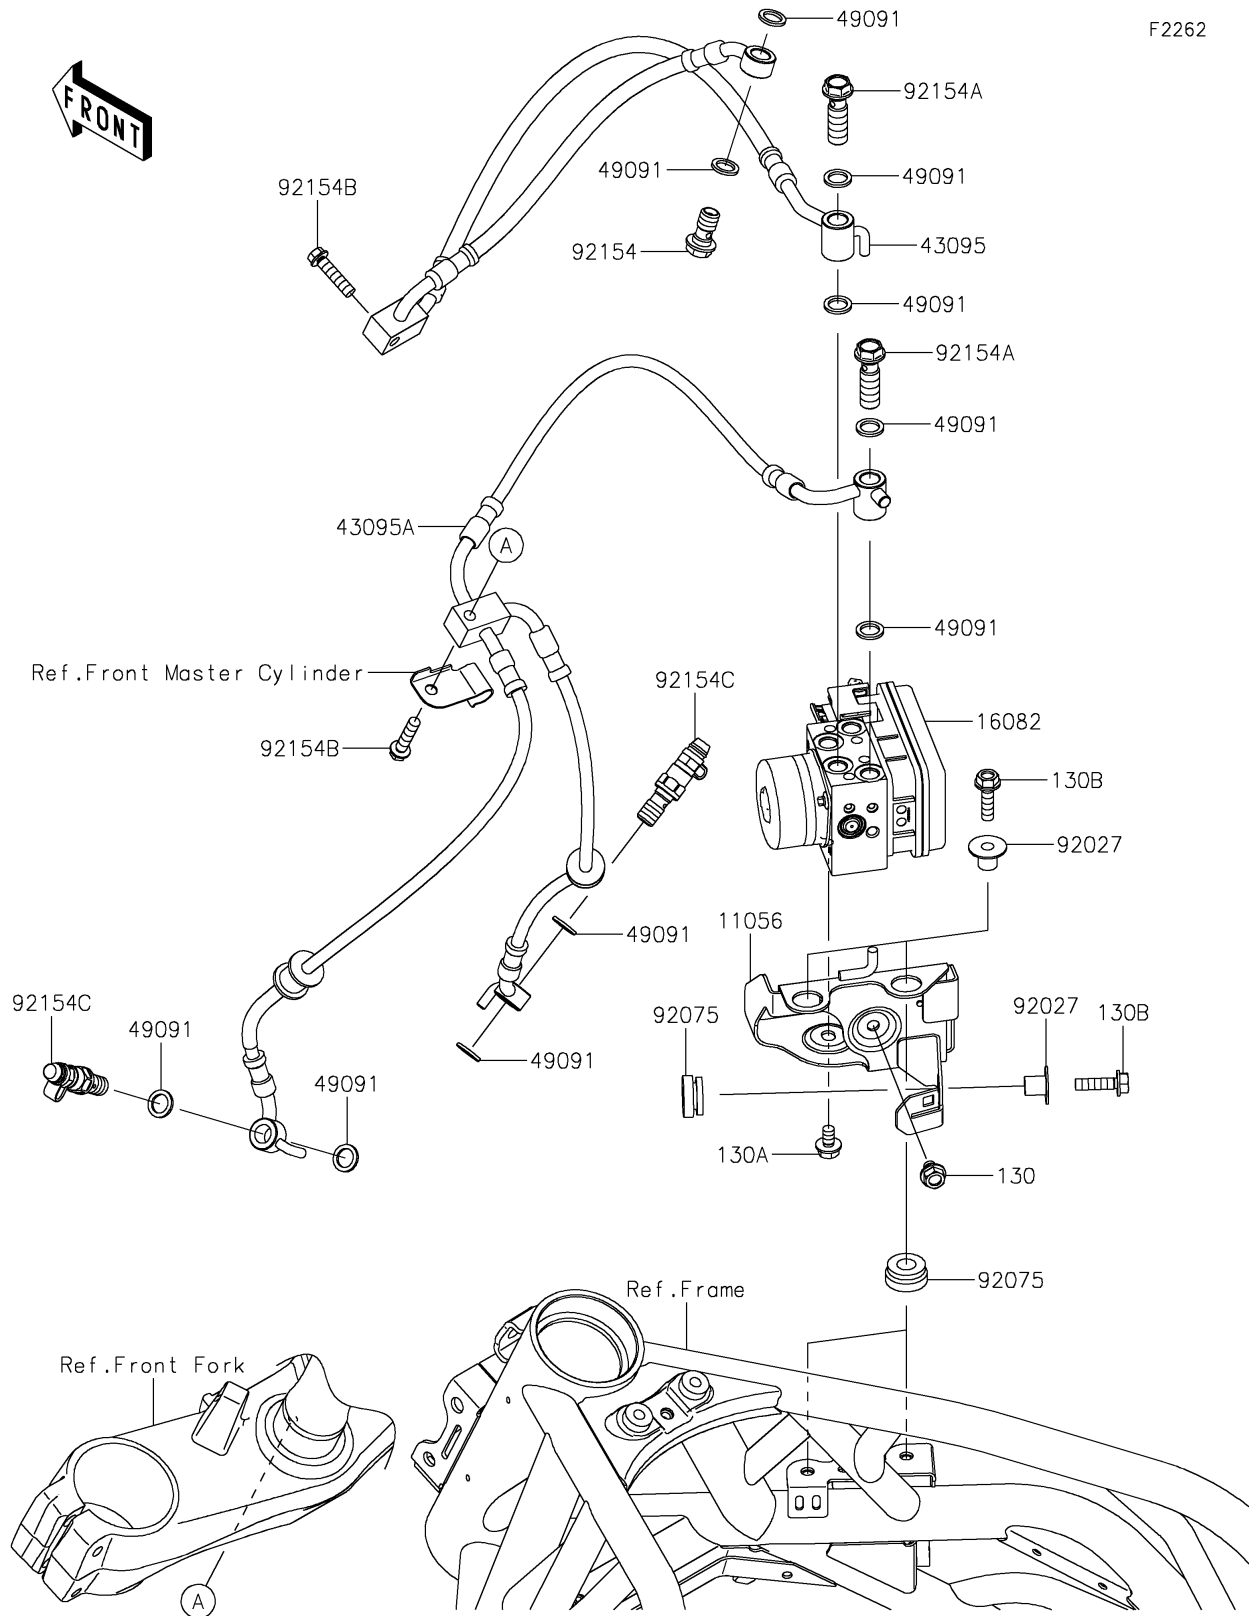

2026 Ninja H2 ABS

PARTS DIAGRAM

Brake Piping

F2262

2026 Ninja H2 ABS

PARTS LIST

Brake Piping

ITEM NAME

PART NUMBER

QUANTITY
