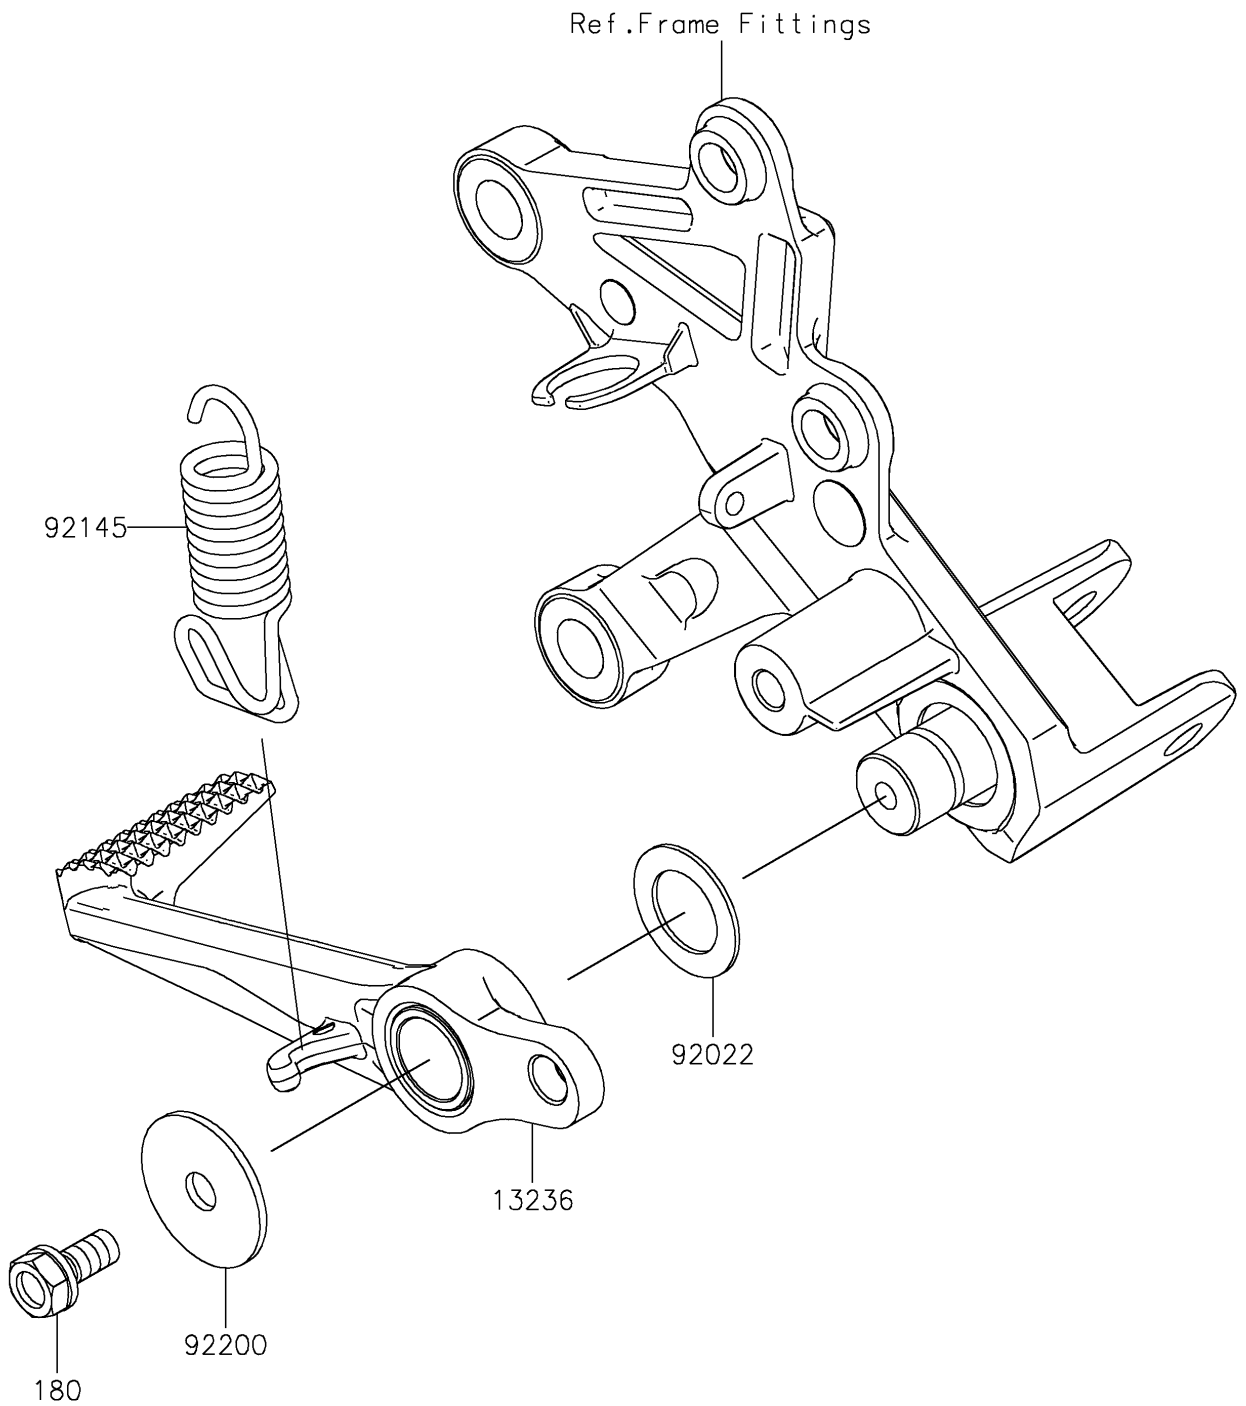

2026 Ninja H2 ABS

PARTS DIAGRAM

Brake Pedal/Torque Link

F2260

2026 Ninja H2 ABS

PARTS LIST

Brake Pedal/Torque Link

ITEM NAME

PART NUMBER

QUANTITY
