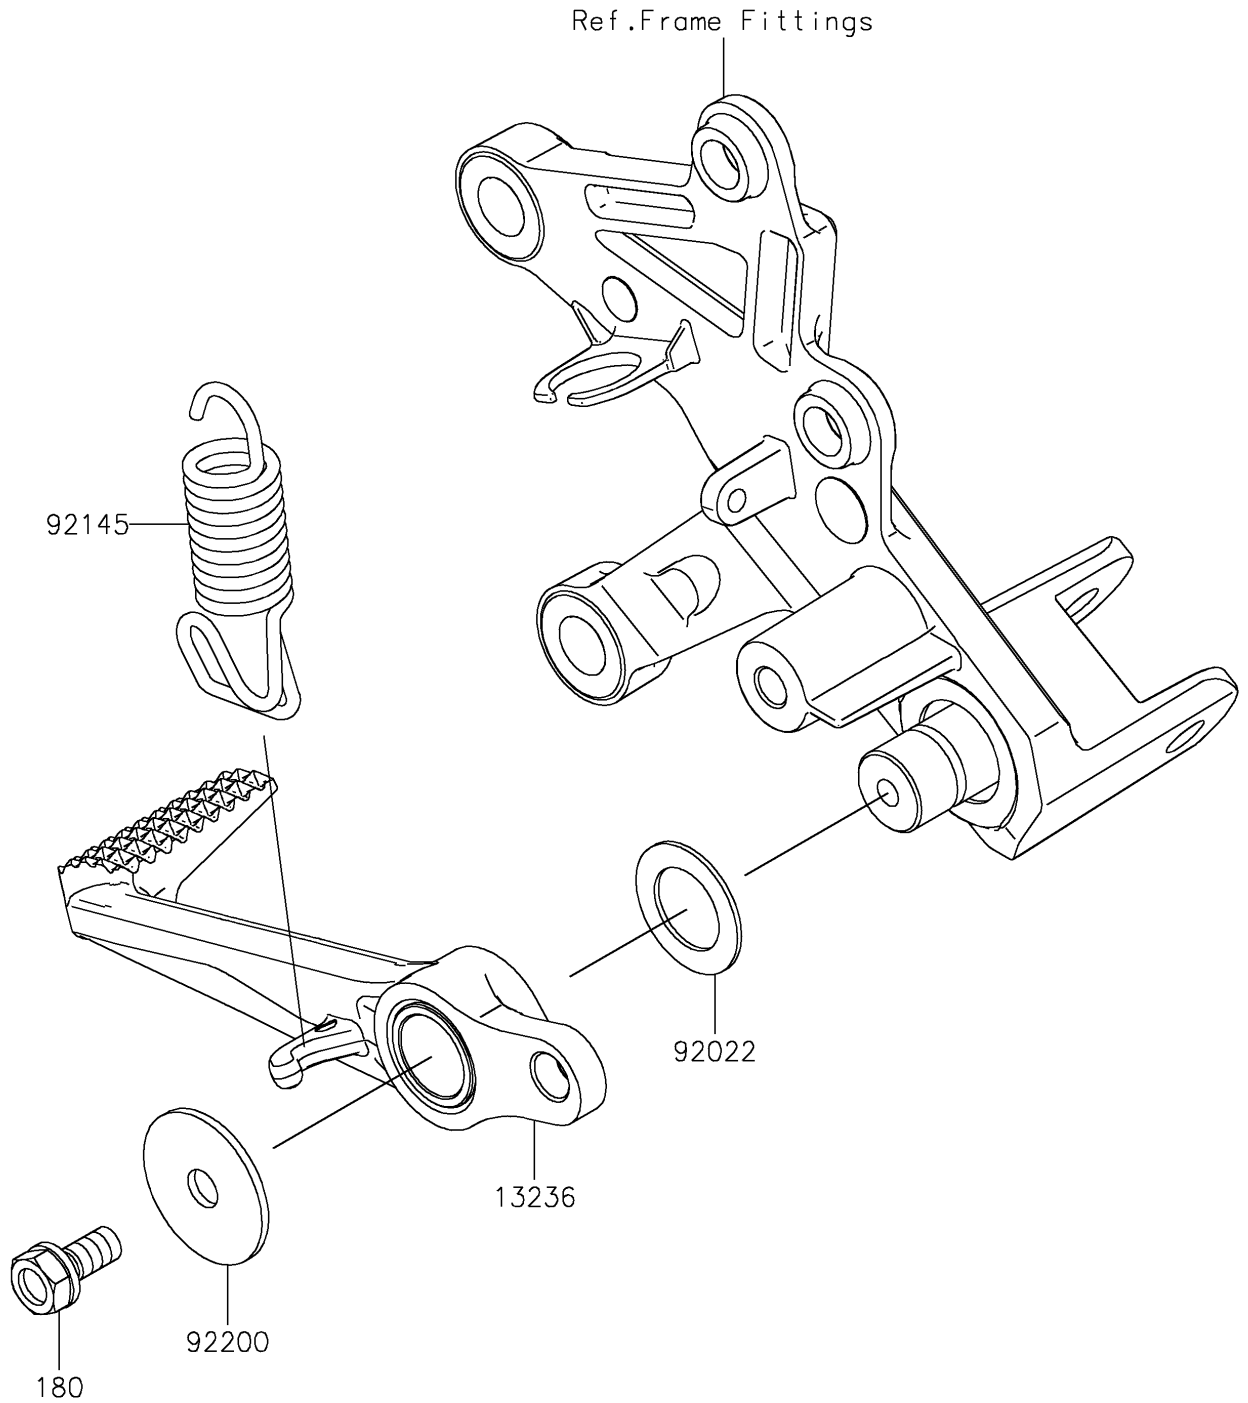

2026 Ninja H2 Carbon ABS

PARTS DIAGRAM

Brake Pedal/Torque Link

F2260

2026 Ninja H2 Carbon ABS

PARTS LIST

Brake Pedal/Torque Link

ITEM NAME

PART NUMBER

QUANTITY
