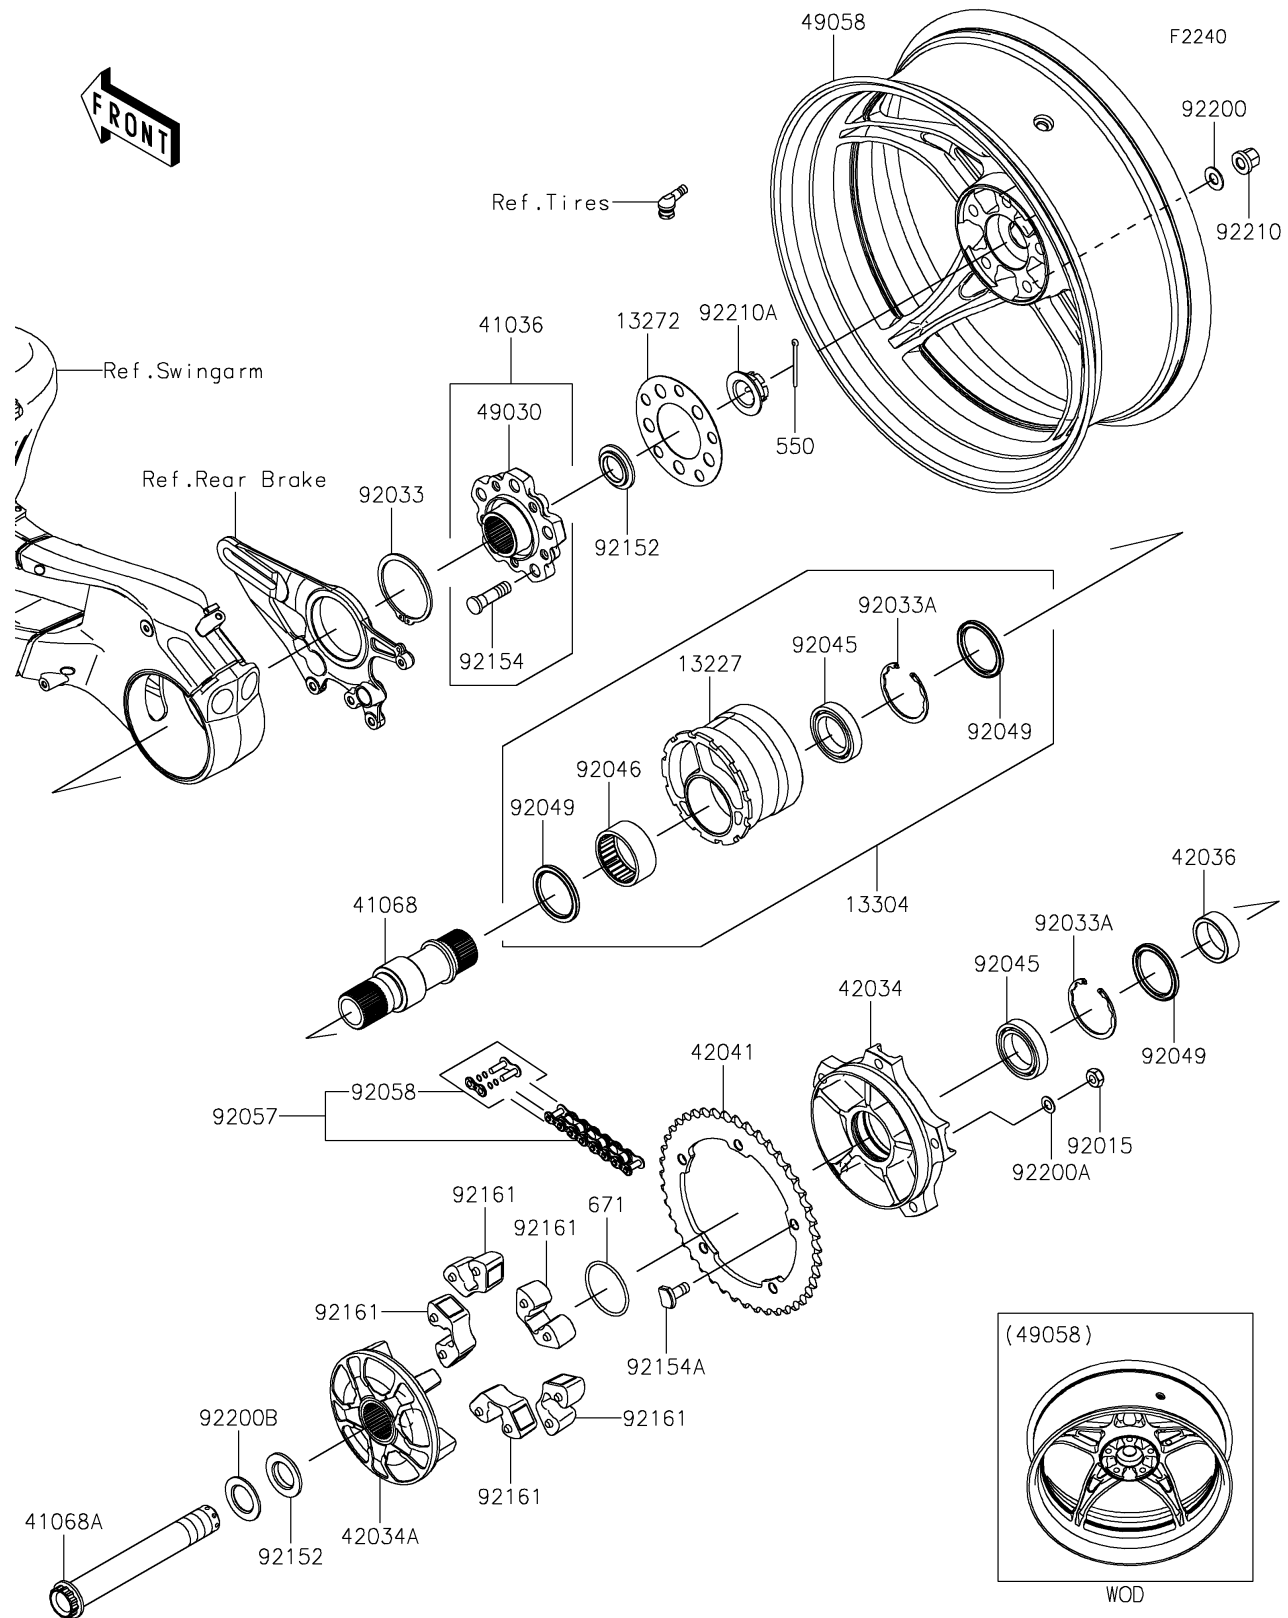

2026 Ninja H2 ABS

PARTS DIAGRAM

Rear Wheel/Chain