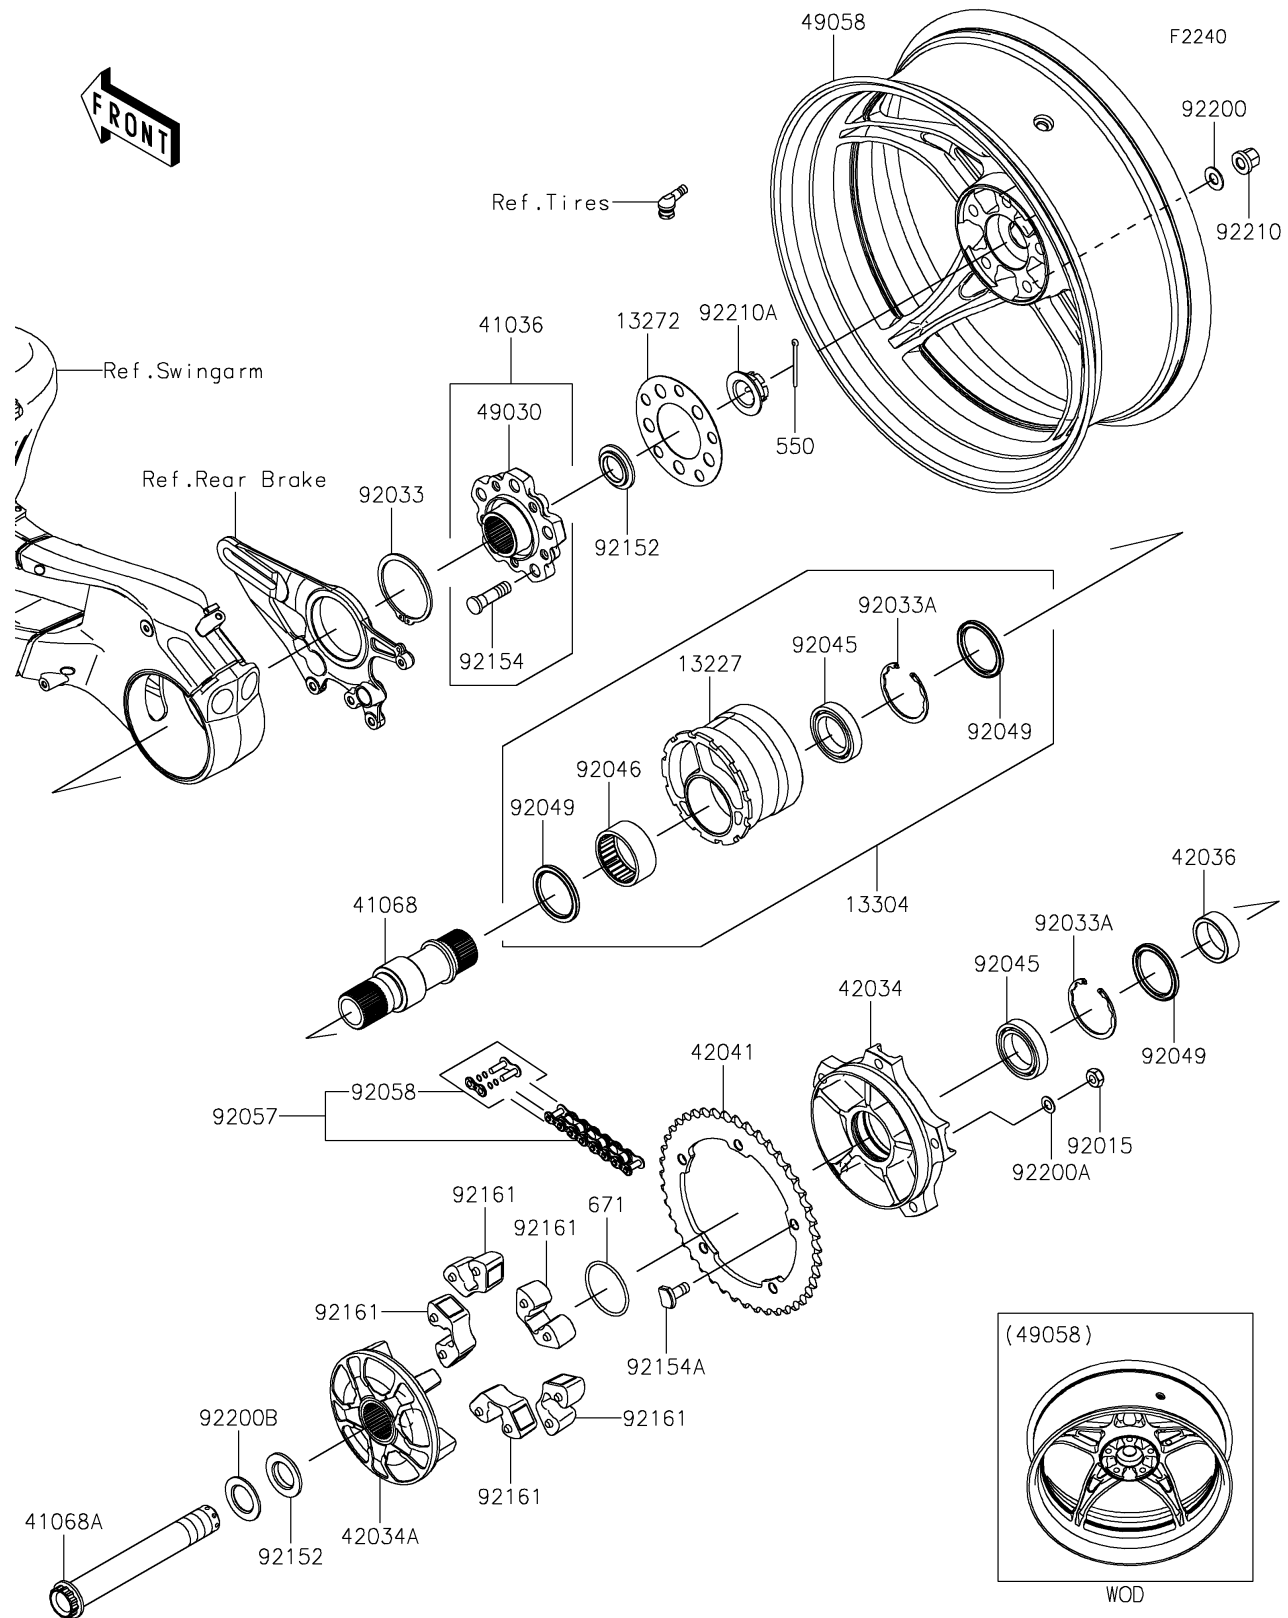

2026 NINJA H2[®] ABS

PARTS DIAGRAM

Rear Wheel/Chain

2026 NINJA H2® ABS

PARTS LIST

Rear Wheel/Chain

ITEM NAME	PART NUMBER	QUANTITY
HOUSING,RR (Ref # 13227)	13227-0034	1
PLATE (Ref # 13272)	13272-1861	1
HOUSING-ASSY,RR (Ref # 13304)	13304-5002	1
HUB-ASSY,RR (Ref # 41036)	41036-0679	1
AXLE,RR (Ref # 41068)	41068-0637	1
AXLE,28X202.6 (Ref # 41068A)	41068-0649	1
COUPLING,F.W.M.GRAY (Ref # 42034)	42034-0744-46T	1
COUPLING,INSERT,F.W.M.GRAY (Ref # 42034A)	42034-0752-53D	1
SLEEVE,40X50X16.4 (Ref # 42036)	42036-0779	1
SPROCKET-HUB,44T (Ref # 42041)	42041-0152	1
HUB,RR (Ref # 49030)	49030-0050	1
WHEEL,RR,F.BLACK (Ref # 49058)	49058-0670-51H	1
NUT,LOCK,10MM,BLACK (Ref # 92015)	92015-1189	5
RING-SNAP (Ref # 92033)	92033-0760	1
RING-SNAP,62MM (Ref # 92033A)	92033-1044	2
BEARING-BALL,40X60X12 (Ref # 92045)	92045-0802	2
BEARING-NEEDLE,50X62X25 (Ref # 92046)	92046-0617	1
SEAL-OIL,50X62X5 (Ref # 92049)	92049-0872	3
CHAIN,DRIVE,EK525RMXZ/3DX118L (Ref # 92057)	92057-0644	1
JOINT-CHAIN (Ref # 92058)	92058-0036	1
COLLAR,28X48X7.2 (Ref # 92152)	92152-2504	2
BOLT,HUB,12X45 (Ref # 92154)	92154-1546	5
BOLT,SPROCKET,10X24.3 (Ref # 92154A)	92154-2300	5
DAMPER,SHOCK,RR HUB (Ref # 92161)	92161-1286	5
WASHER,12.1X25X1.6 (Ref # 92200)	92200-0455	5
WASHER,10.2X18X1 (Ref # 92200A)	92200-1770	5
WASHER,28.5X48X2.3 (Ref # 92200B)	92200-2277	1
NUT,12MM (Ref # 92210)	92210-0931	5
NUT,28MM (Ref # 92210A)	92210-1654	1

2026 NINJA H2[®] ABS

PARTS LIST

Rear Wheel/Chain

ITEM NAME	PART NUMBER	QUANTITY
PIN-COTTER,4.0X45 (Ref # 550)	550AA4045	1
O RING,55MM (Ref # 671)	671B2555	1