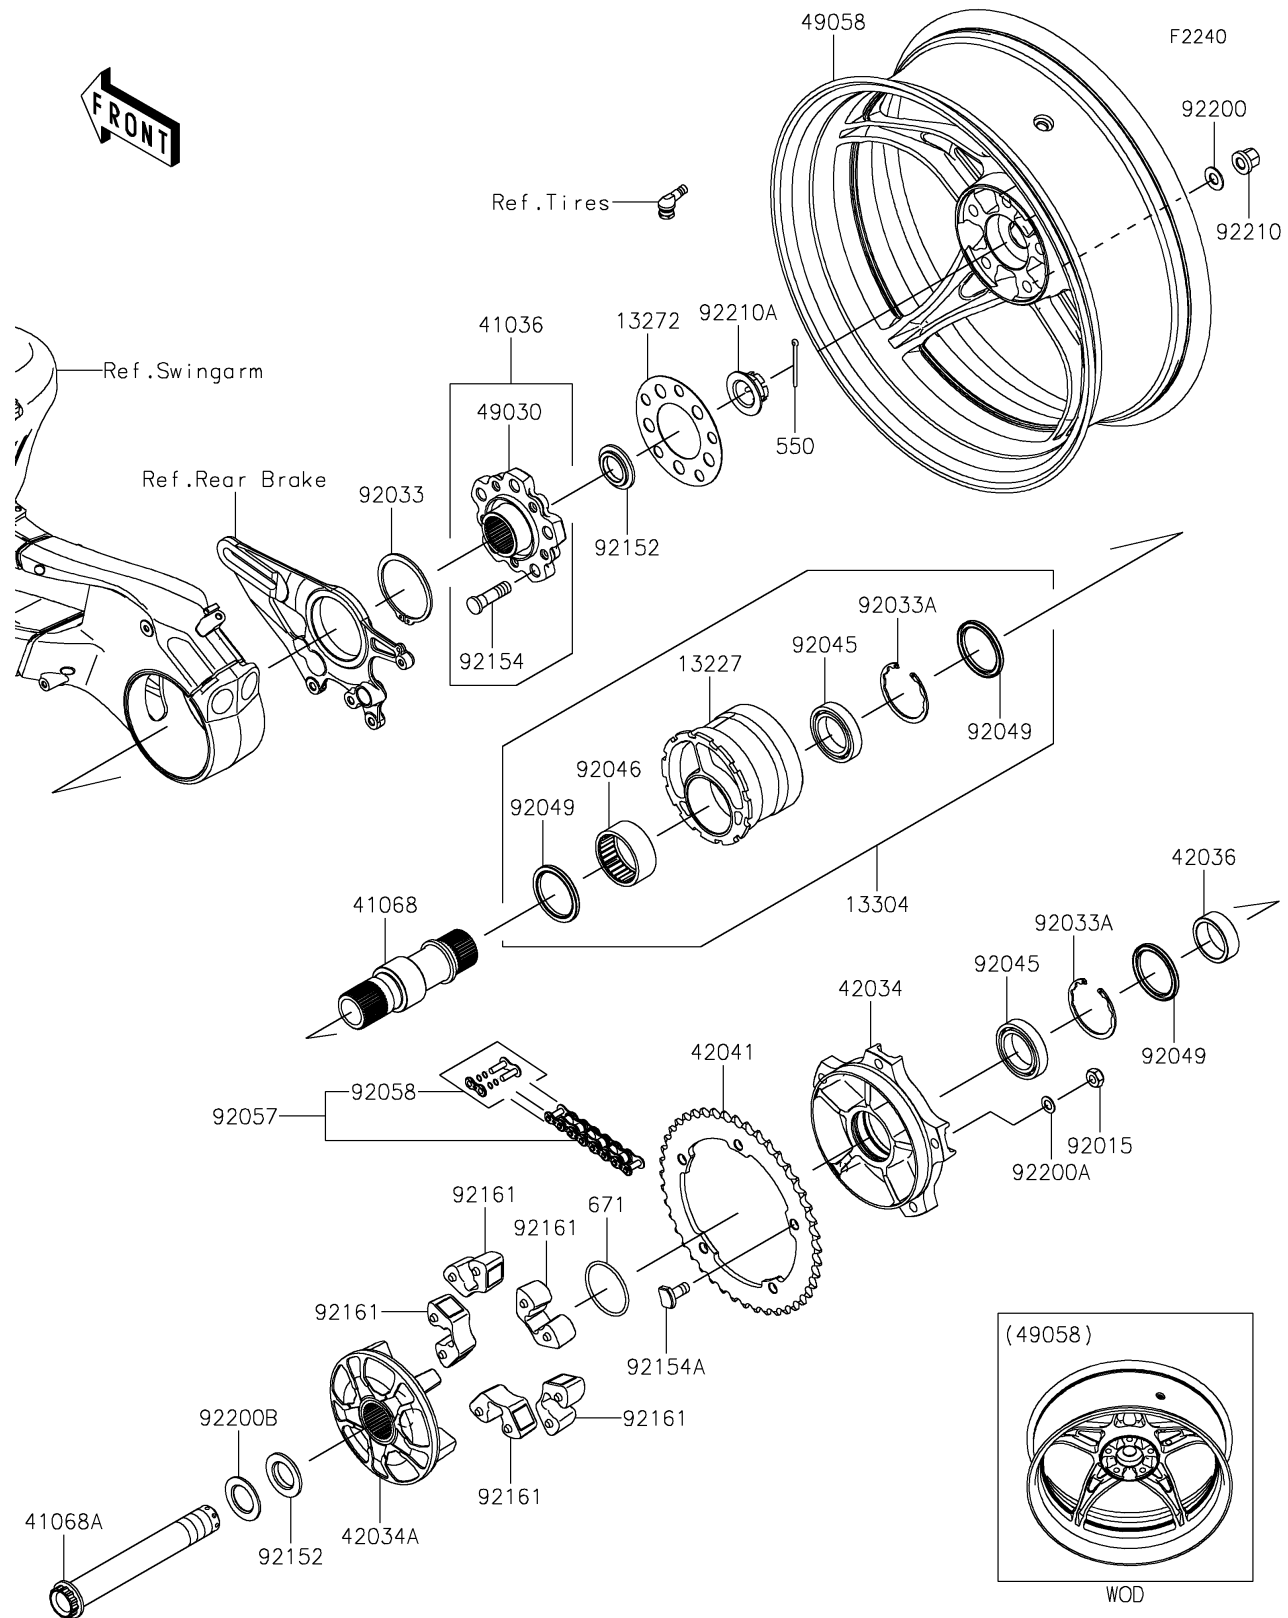

2026 Ninja H2 Carbon ABS

PARTS DIAGRAM

Rear Wheel/Chain

2026 Ninja H2 Carbon ABS

PARTS LIST

Rear Wheel/Chain

ITEM NAME	PART NUMBER	QUANTITY
HOUSING,RR (Ref # 13227)	13227-0034	1
PLATE (Ref # 13272)	13272-1861	1
HOUSING-ASSY,RR (Ref # 13304)	13304-5002	1
HUB-ASSY,RR (Ref # 41036)	41036-0679	1
AXLE,RR (Ref # 41068)	41068-0637	1
AXLE,28X202.6 (Ref # 41068A)	41068-0649	1
COUPLING,F.W.M.GRAY (Ref # 42034)	42034-0744-46T	1
COUPLING,INSERT,F.W.M.GRAY (Ref # 42034A)	42034-0752-53D	1
SLEEVE,40X50X16.4 (Ref # 42036)	42036-0779	1
SPROCKET-HUB,44T (Ref # 42041)	42041-0152	1
HUB,RR (Ref # 49030)	49030-0050	1
WHEEL,RR,F.BLACK (Ref # 49058)	49058-0670-51H	1
NUT,LOCK,10MM,BLACK (Ref # 92015)	92015-1189	5
RING-SNAP (Ref # 92033)	92033-0760	1
RING-SNAP,62MM (Ref # 92033A)	92033-1044	2
BEARING-BALL,40X60X12 (Ref # 92045)	92045-0802	2
BEARING-NEEDLE,50X62X25 (Ref # 92046)	92046-0617	1
SEAL-OIL,50X62X5 (Ref # 92049)	92049-0872	3
CHAIN,DRIVE,EK525RMXZ/3DX118L (Ref # 92057)	92057-0644	1
JOINT-CHAIN (Ref # 92058)	92058-0036	1
COLLAR,28X48X7.2 (Ref # 92152)	92152-2504	2
BOLT,HUB,12X45 (Ref # 92154)	92154-1546	5
BOLT,SPROCKET,10X24.3 (Ref # 92154A)	92154-2300	5
DAMPER,SHOCK,RR HUB (Ref # 92161)	92161-1286	5
WASHER,12.1X25X1.6 (Ref # 92200)	92200-0455	5
WASHER,10.2X18X1 (Ref # 92200A)	92200-1770	5
WASHER,28.5X48X2.3 (Ref # 92200B)	92200-2277	1
NUT,12MM (Ref # 92210)	92210-0931	5
NUT,28MM (Ref # 92210A)	92210-1654	1

2026 Ninja H2 Carbon ABS

PARTS LIST

Rear Wheel/Chain

ITEM NAME	PART NUMBER	QUANTITY
PIN-COTTER,4.0X45 (Ref # 550)	550AA4045	1
O RING,55MM (Ref # 671)	671B2555	1