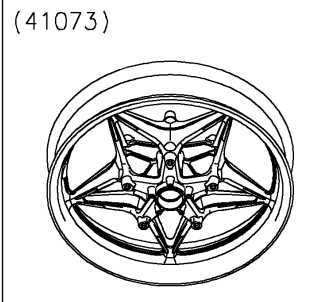

2026 Ninja H2 ABS

PARTS DIAGRAM

Front Wheel

F2230

WOD

2026 Ninja H2 ABS

PARTS LIST

Front Wheel

ITEM NAME	PART NUMBER	QUANTITY
AXLE,FR,25X205 (Ref # 41068)	41068-0594	1
WHEEL-ASSY,FR,F.BLACK (Ref # 41073)	41073-0754-51H	1
SEAL-OIL,BJN-C2 32X47X5 (Ref # 92049)	92049-0050	2
COLLAR,FR AXLE,LH,L=44.5 (Ref # 92152)	92152-0240	1
COLLAR,FR HUB,L=115 (Ref # 92152A)	92152-0616	1
COLLAR,25X40X18 (Ref # 92152B)	92152-2718	2
BEARING-BALL,#6005UU (Ref # 601)	601B6005UU	2