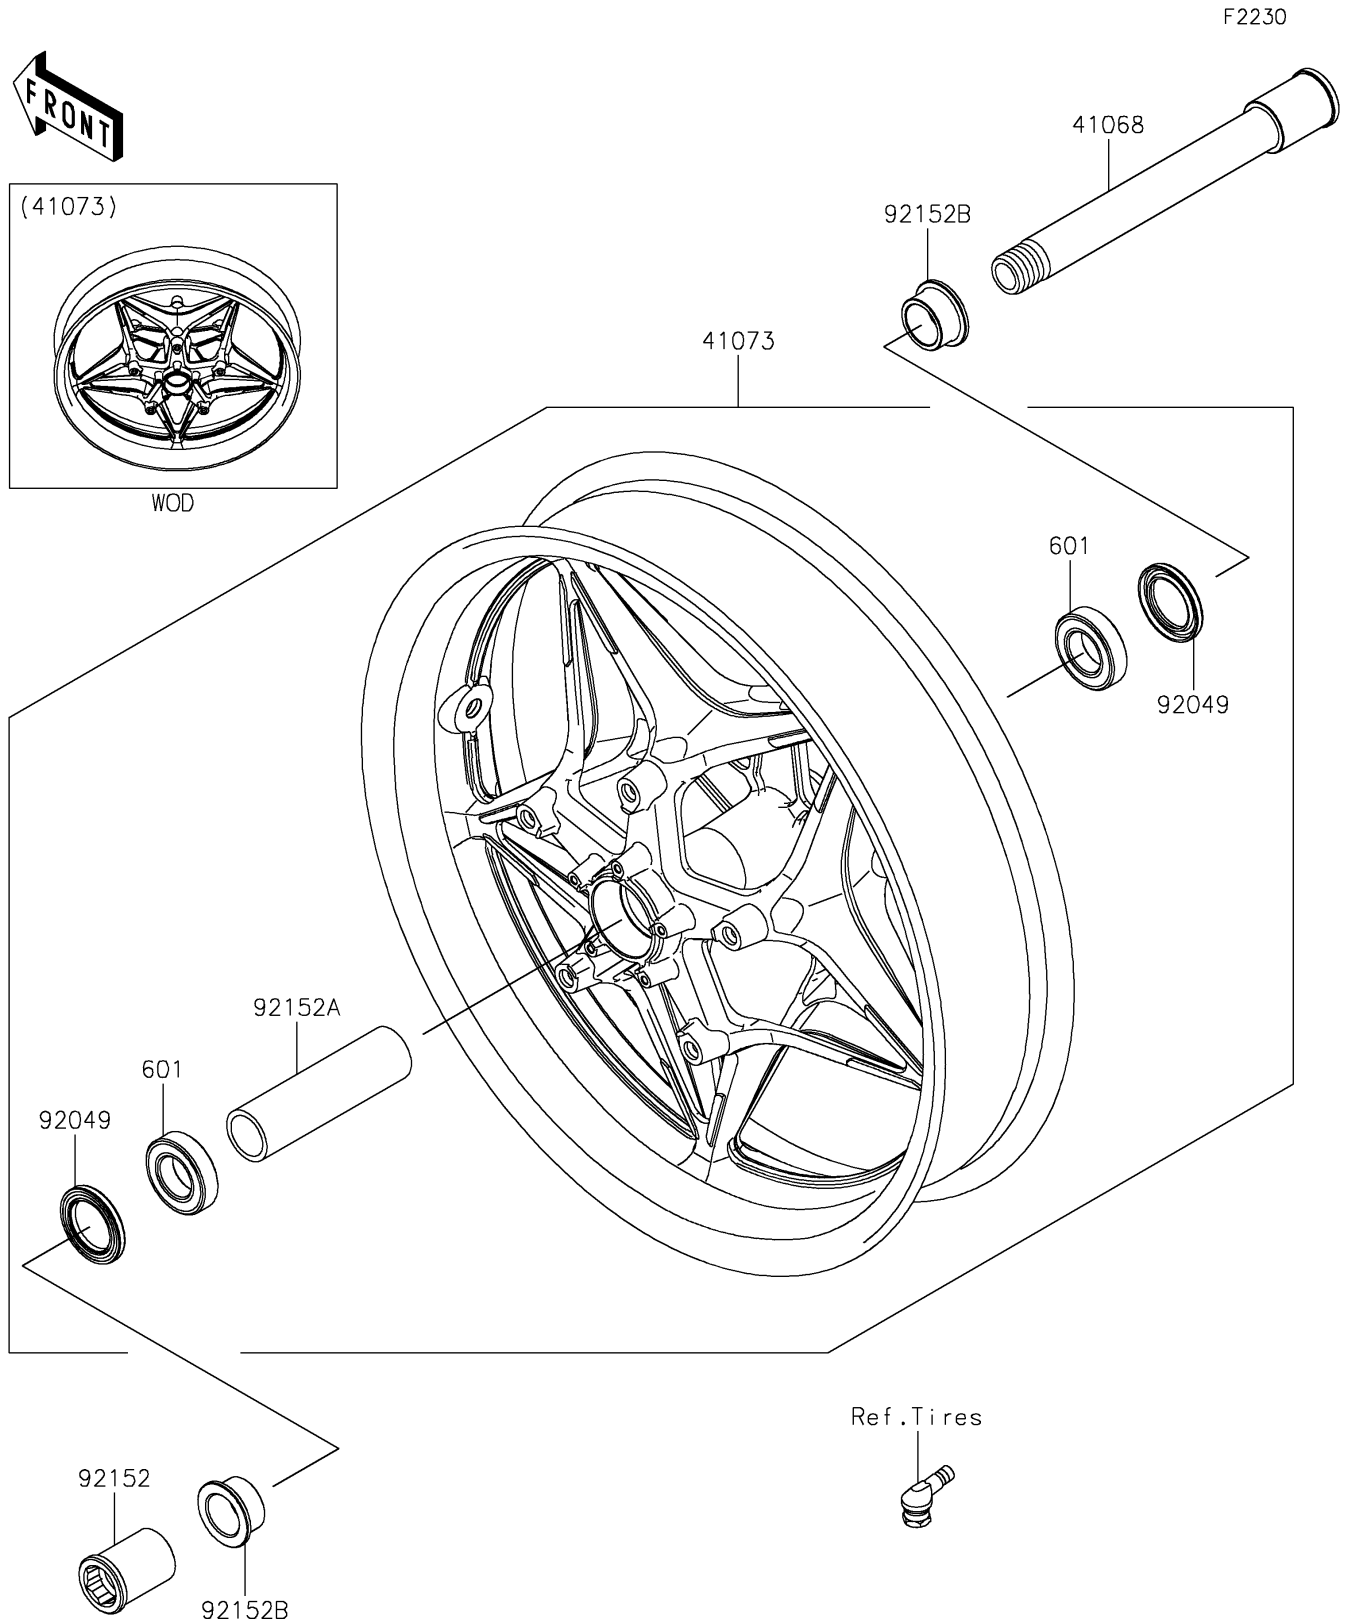

2026 Ninja H2 ABS

PARTS DIAGRAM

Front Wheel

F2230

WOD

2026 Ninja H2 ABS

PARTS LIST

Front Wheel

ITEM NAME	PART NUMBER	QUANTITY
AXLE,FR,25X205 (Ref # 41068)	41068-0594	1
WHEEL-ASSY,FR,F.BLACK (Ref # 41073)	41073-0754-51H	1
SEAL-OIL,BJN-C2 32X47X5 (Ref # 92049)	92049-0050	2
COLLAR,FR AXLE,LH,L=44.5 (Ref # 92152)	92152-0240	1
COLLAR,FR HUB,L=115 (Ref # 92152A)	92152-0616	1
COLLAR,25X40X18 (Ref # 92152B)	92152-2718	2
BEARING-BALL,#6005UU (Ref # 601)	601B6005UU	2