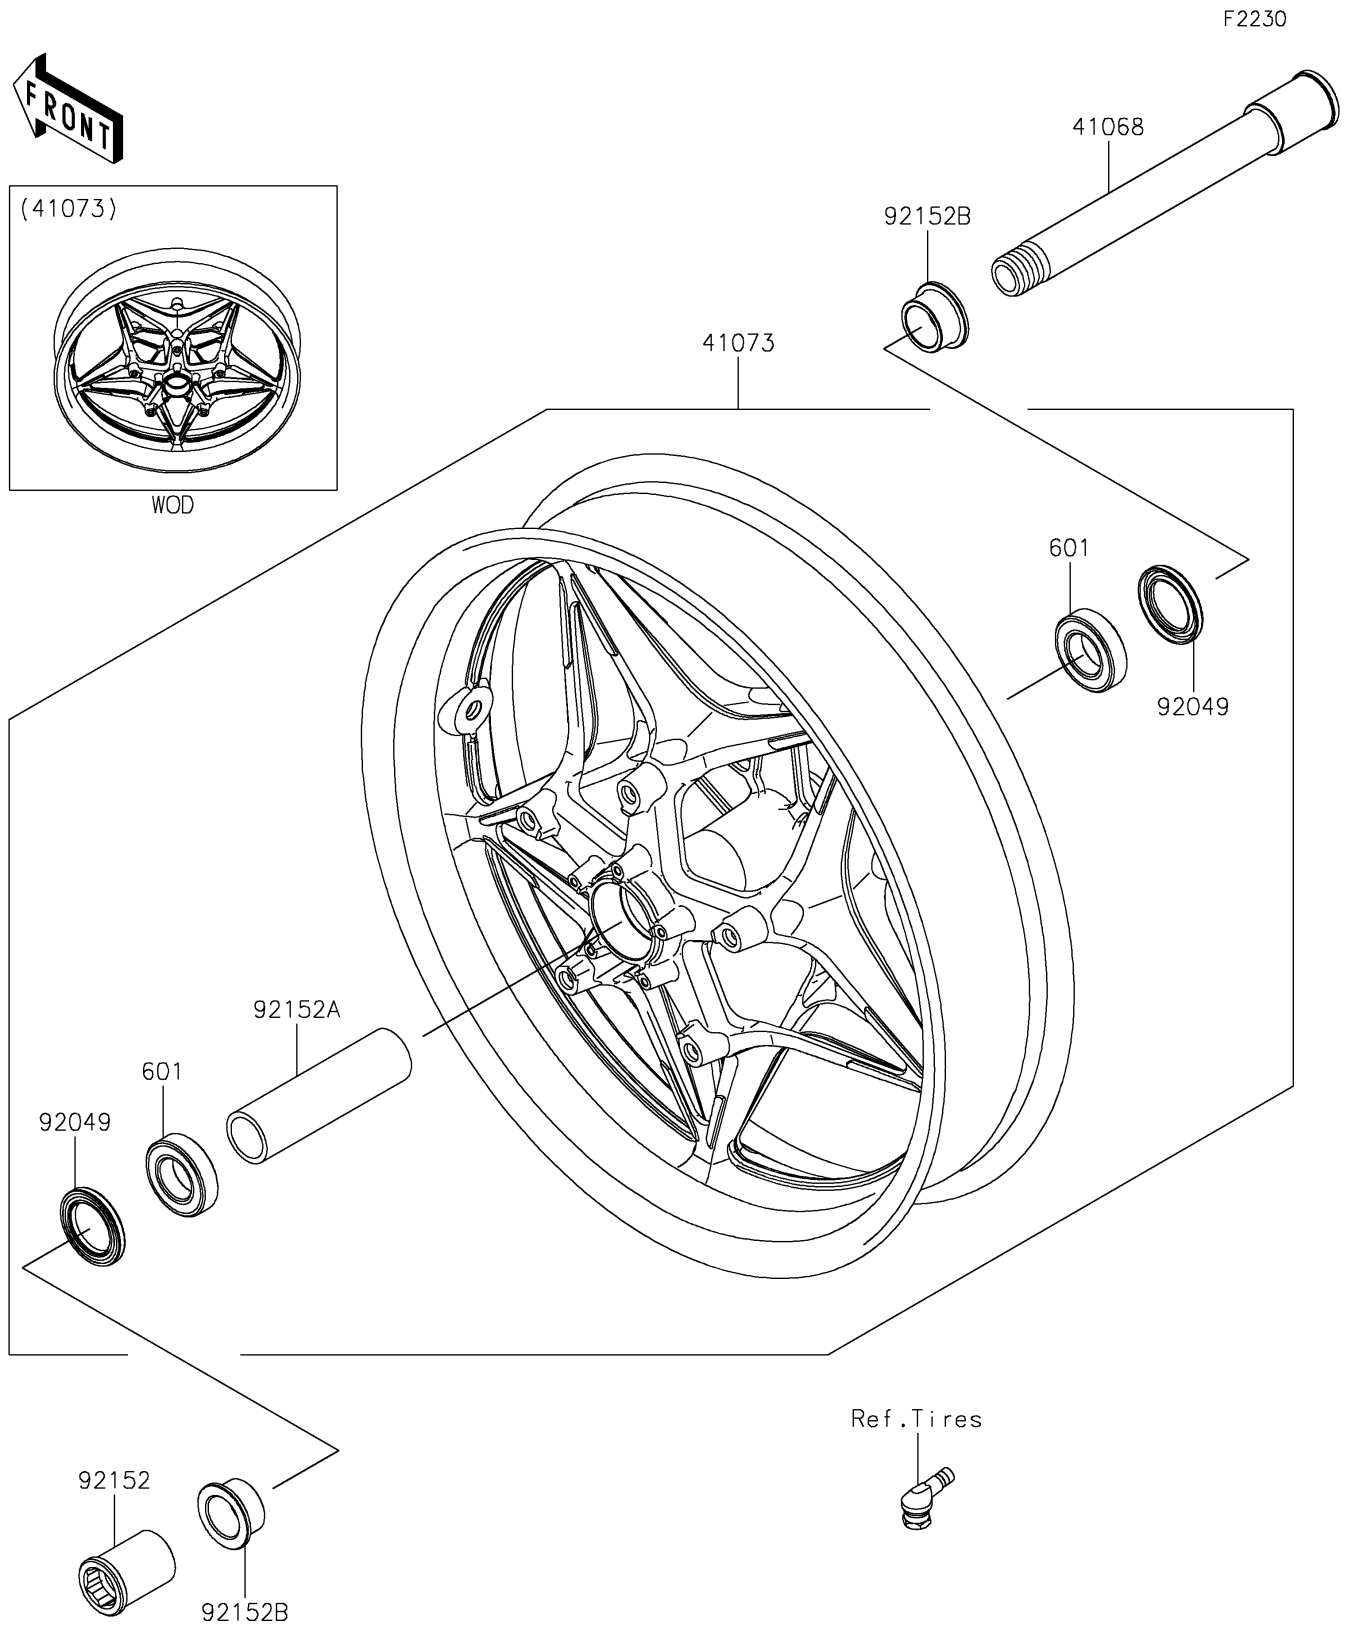

## PARTS DIAGRAM

### Front Wheel

## PARTS LIST

### Front Wheel

ITEM NAME	PART NUMBER	QUANTITY
AXLE,FR,25X205 (Ref # 41068)	41068-0594	1
WHEEL-ASSY,FR,F.BLACK (Ref # 41073)	41073-0754-51H	1
SEAL-OIL,BJN-C2 32X47X5 (Ref # 92049)	92049-0050	2
COLLAR,FR AXLE,LH,L=44.5 (Ref # 92152)	92152-0240	1
COLLAR,FR HUB,L=115 (Ref # 92152A)	92152-0616	1
COLLAR,25X40X18 (Ref # 92152B)	92152-2718	2
BEARING-BALL,#6005UU (Ref # 601)	601B6005UU	2