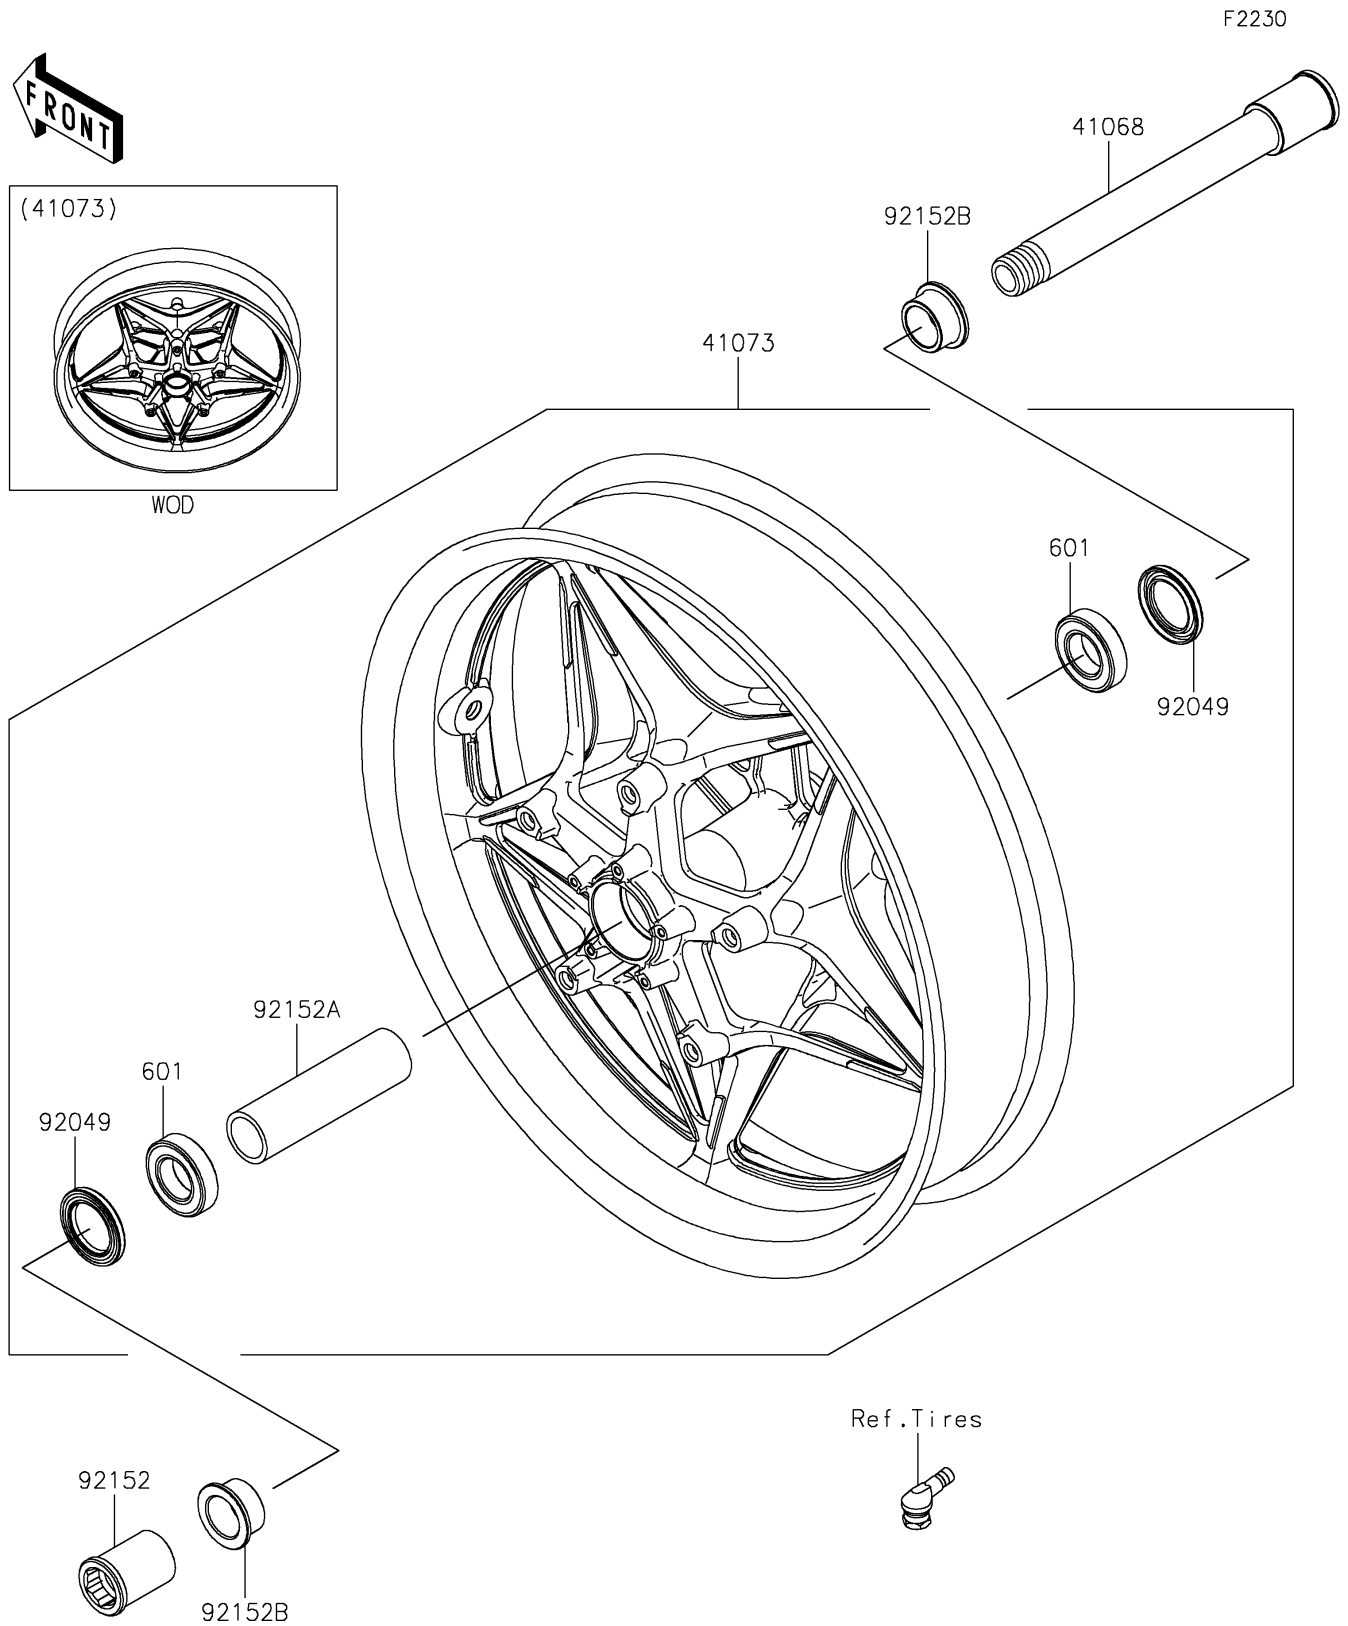

## PARTS DIAGRAM

### Front Wheel

## PARTS LIST

### Front Wheel

ITEM NAME	PART NUMBER	QUANTITY
AXLE,FR,25X205 (Ref # 41068)	41068-0594	1
WHEEL-ASSY,FR,F.BLACK (Ref # 41073)	41073-0754-51H	1
SEAL-OIL,BJN-C2 32X47X5 (Ref # 92049)	92049-0050	2
COLLAR,FR AXLE,LH,L=44.5 (Ref # 92152)	92152-0240	1
COLLAR,FR HUB,L=115 (Ref # 92152A)	92152-0616	1
COLLAR,25X40X18 (Ref # 92152B)	92152-2718	2
BEARING-BALL,#6005UU (Ref # 601)	601B6005UU	2