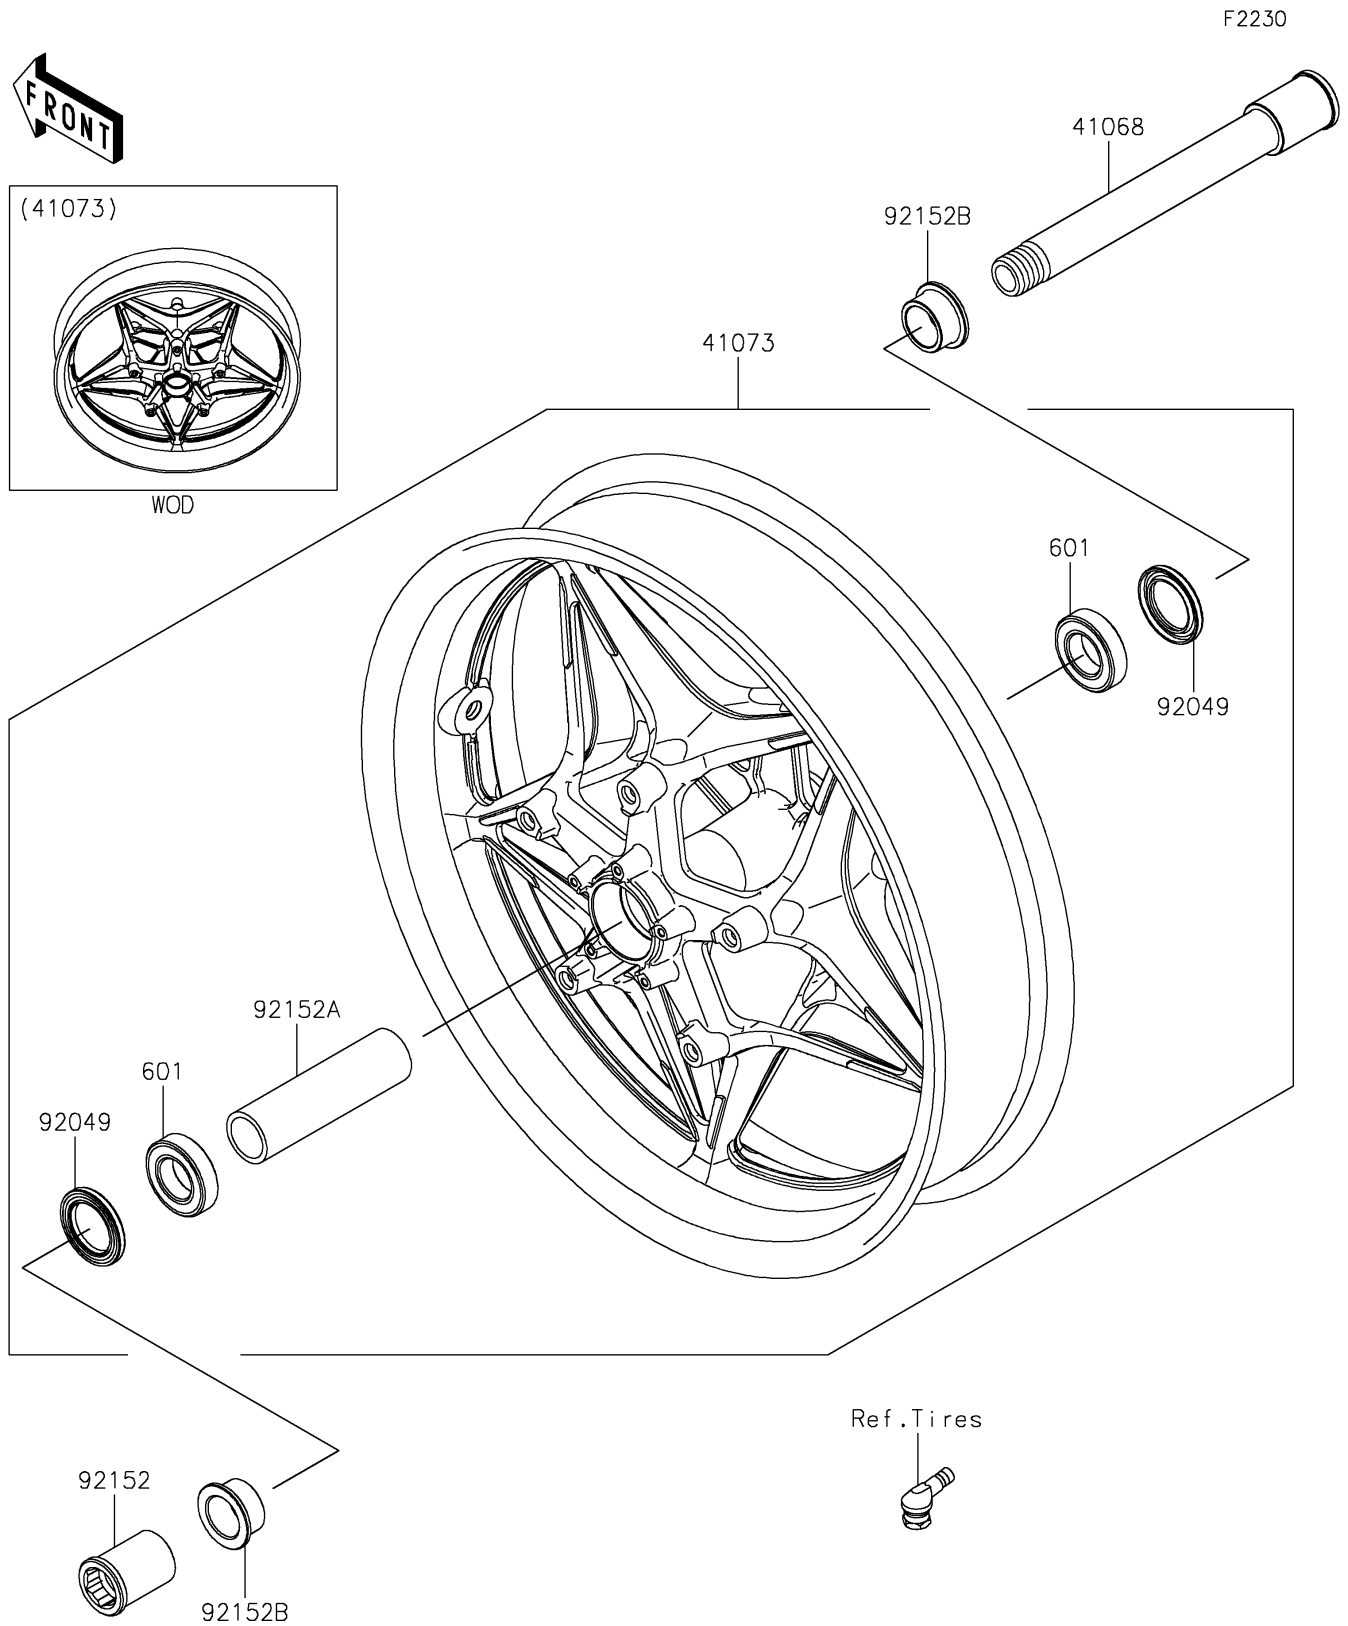

2026 NINJA H2[®] CARBON ABS

PARTS DIAGRAM

Front Wheel

2026 NINJA H2[®] CARBON ABS

PARTS LIST

Front Wheel

ITEM NAME	PART NUMBER	QUANTITY
AXLE,FR,25X205 (Ref # 41068)	41068-0594	1
WHEEL-ASSY,FR,F.BLACK (Ref # 41073)	41073-0754-51H	1
SEAL-OIL,BJN-C2 32X47X5 (Ref # 92049)	92049-0050	2
COLLAR,FR AXLE,LH,L=44.5 (Ref # 92152)	92152-0240	1
COLLAR,FR HUB,L=115 (Ref # 92152A)	92152-0616	1
COLLAR,25X40X18 (Ref # 92152B)	92152-2718	2
BEARING-BALL,#6005UU (Ref # 601)	601B6005UU	2