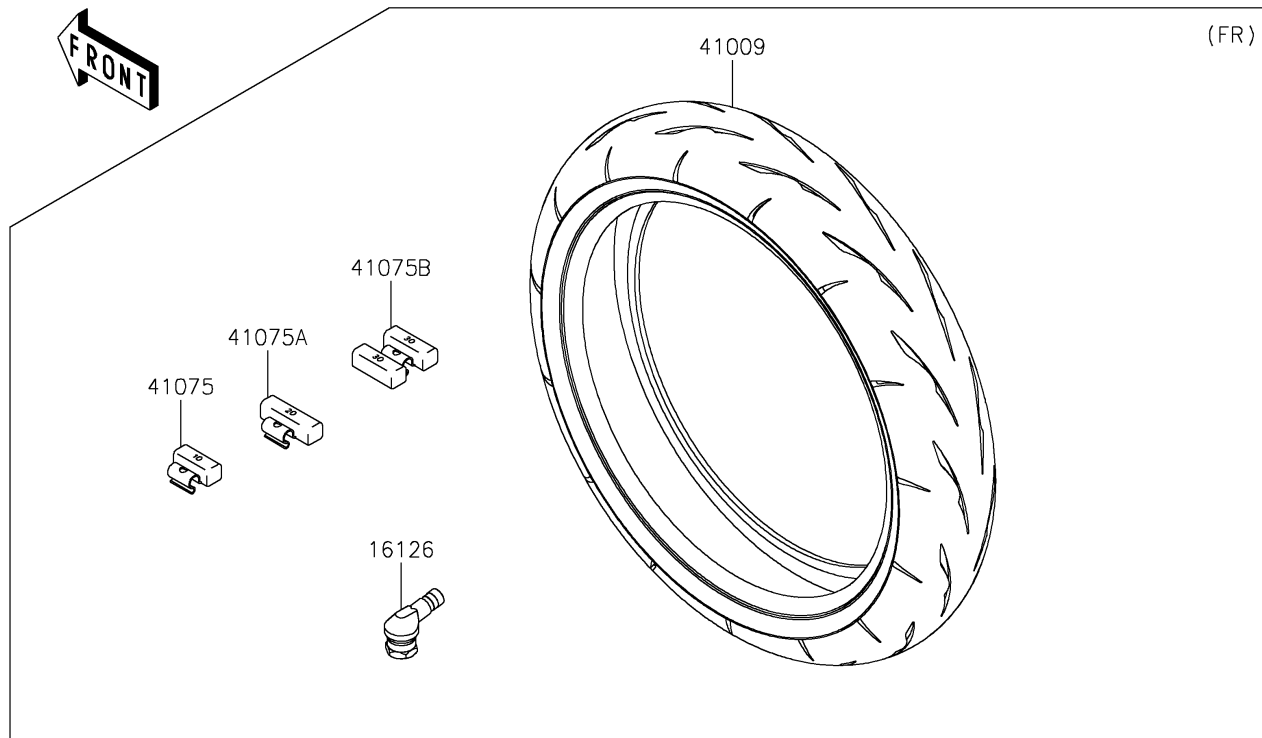

2026 NINJA H2® ABS

PARTS DIAGRAM

Tires

F2210