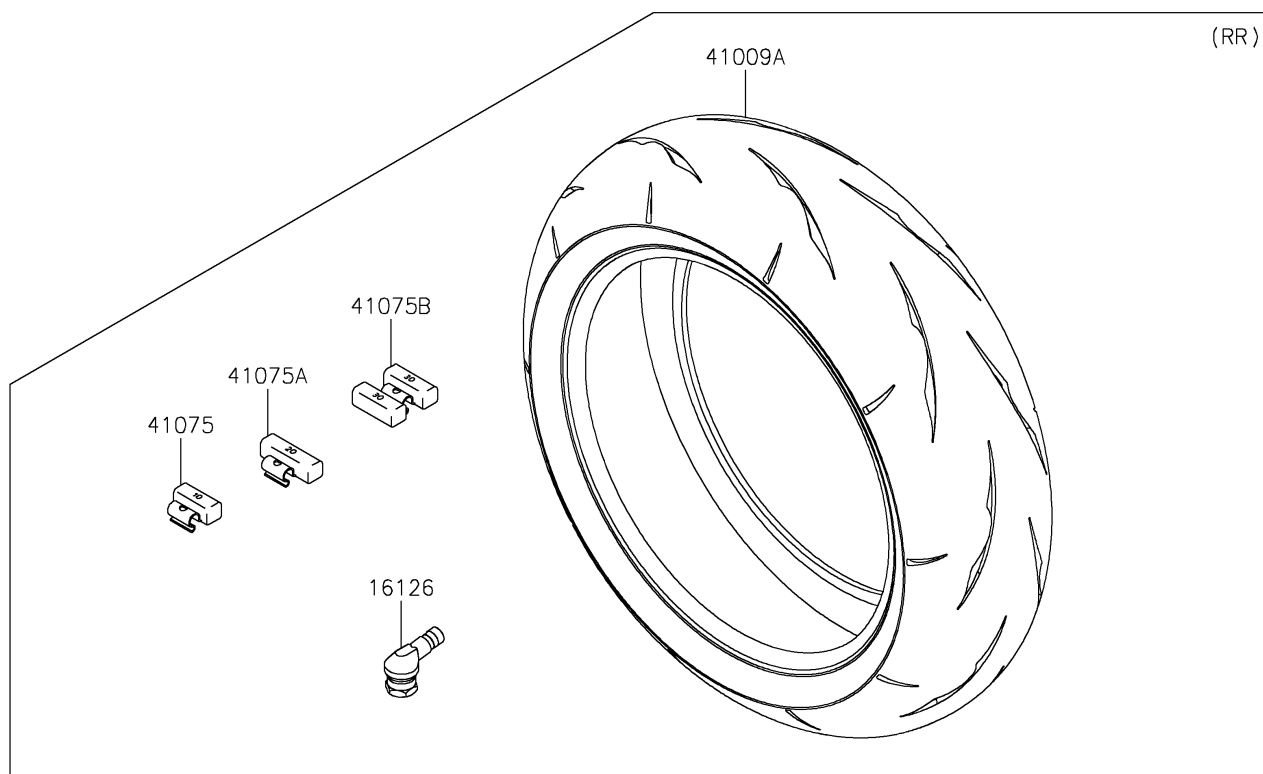

2026 Ninja H2 ABS

PARTS DIAGRAM

Tires

F2210

2026 Ninja H2 ABS

PARTS LIST

Tires

ITEM NAME	PART NUMBER	QUANTITY
VALVE (Ref # 16126)	16126-0735	2
TIRE,FR,120/70ZR17(58W),RS11F (Ref # 41009)	41009-0811	1
TIRE,RR,200/55ZR17(78W),RS11R (Ref # 41009A)	41009-0812	1
BALANCER-WHEEL,10G,SILVER (Ref # 41075)	41075-0007	AR
BALANCER-WHEEL,20G,SILVER (Ref # 41075A)	41075-0008	AR
BALANCER-WHEEL,30G,SILVER (Ref # 41075B)	41075-0017	AR