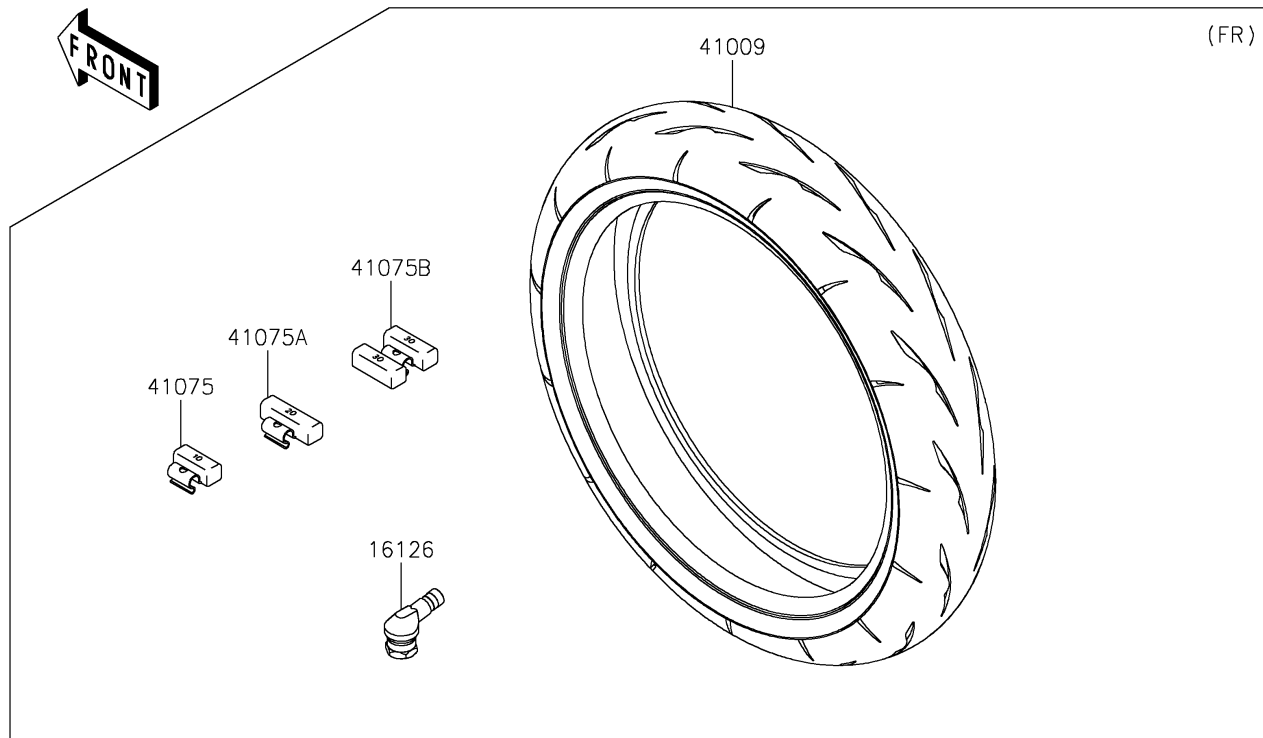

2026 Ninja H2 ABS

PARTS DIAGRAM

Tires

F2210

2026 Ninja H2 ABS

PARTS LIST

Tires

ITEM NAME	PART NUMBER	QUANTITY
VALVE (Ref # 16126)	16126-0735	2
TIRE,FR,120/70ZR17(58W),RS11F (Ref # 41009)	41009-0811	1
TIRE,RR,200/55ZR17(78W),RS11R (Ref # 41009A)	41009-0812	1
BALANCER-WHEEL,10G,SILVER (Ref # 41075)	41075-0007	AR
BALANCER-WHEEL,20G,SILVER (Ref # 41075A)	41075-0008	AR
BALANCER-WHEEL,30G,SILVER (Ref # 41075B)	41075-0017	AR