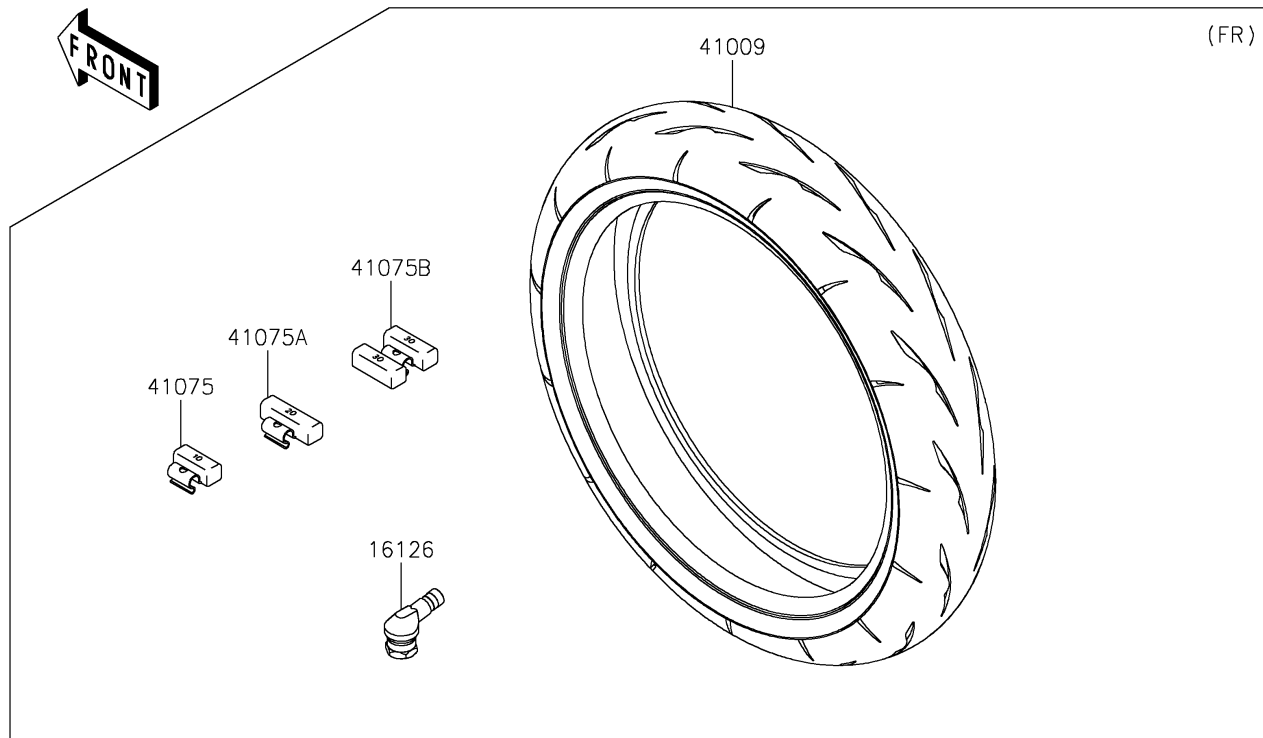

2026 Ninja H2 Carbon ABS

PARTS DIAGRAM

Tires

F2210

2026 Ninja H2 Carbon ABS

PARTS LIST

Tires

ITEM NAME	PART NUMBER	QUANTITY
VALVE (Ref # 16126)	16126-0735	2
TIRE,FR,120/70ZR17(58W),RS11F (Ref # 41009)	41009-0811	1
TIRE,RR,200/55ZR17(78W),RS11R (Ref # 41009A)	41009-0812	1
BALANCER-WHEEL,10G,SILVER (Ref # 41075)	41075-0007	AR
BALANCER-WHEEL,20G,SILVER (Ref # 41075A)	41075-0008	AR
BALANCER-WHEEL,30G,SILVER (Ref # 41075B)	41075-0017	AR