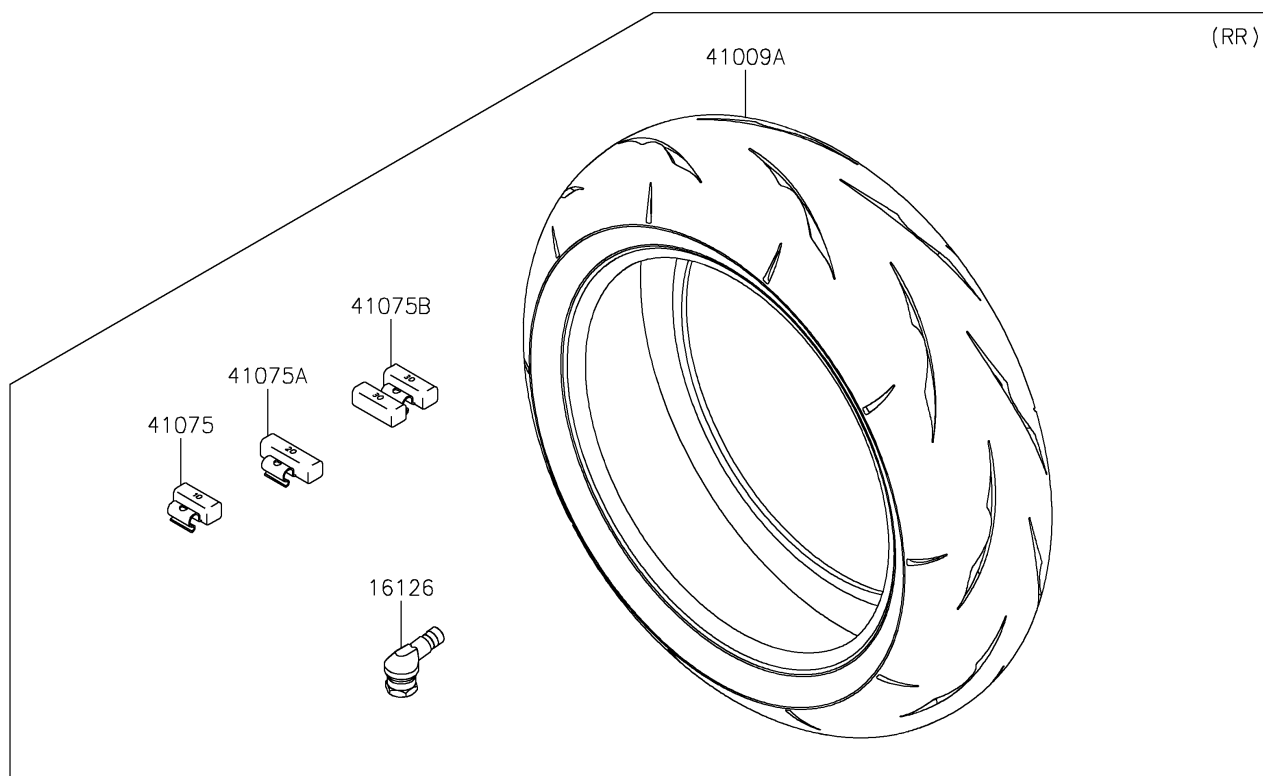

2026 Ninja H2 Carbon ABS

PARTS DIAGRAM

Tires

F2210

2026 Ninja H2 Carbon ABS

PARTS LIST

Tires

ITEM NAME	PART NUMBER	QUANTITY
VALVE (Ref # 16126)	16126-0735	2
TIRE,FR,120/70ZR17(58W),RS11F (Ref # 41009)	41009-0811	1
TIRE,RR,200/55ZR17(78W),RS11R (Ref # 41009A)	41009-0812	1
BALANCER-WHEEL,10G,SILVER (Ref # 41075)	41075-0007	AR
BALANCER-WHEEL,20G,SILVER (Ref # 41075A)	41075-0008	AR
BALANCER-WHEEL,30G,SILVER (Ref # 41075B)	41075-0017	AR