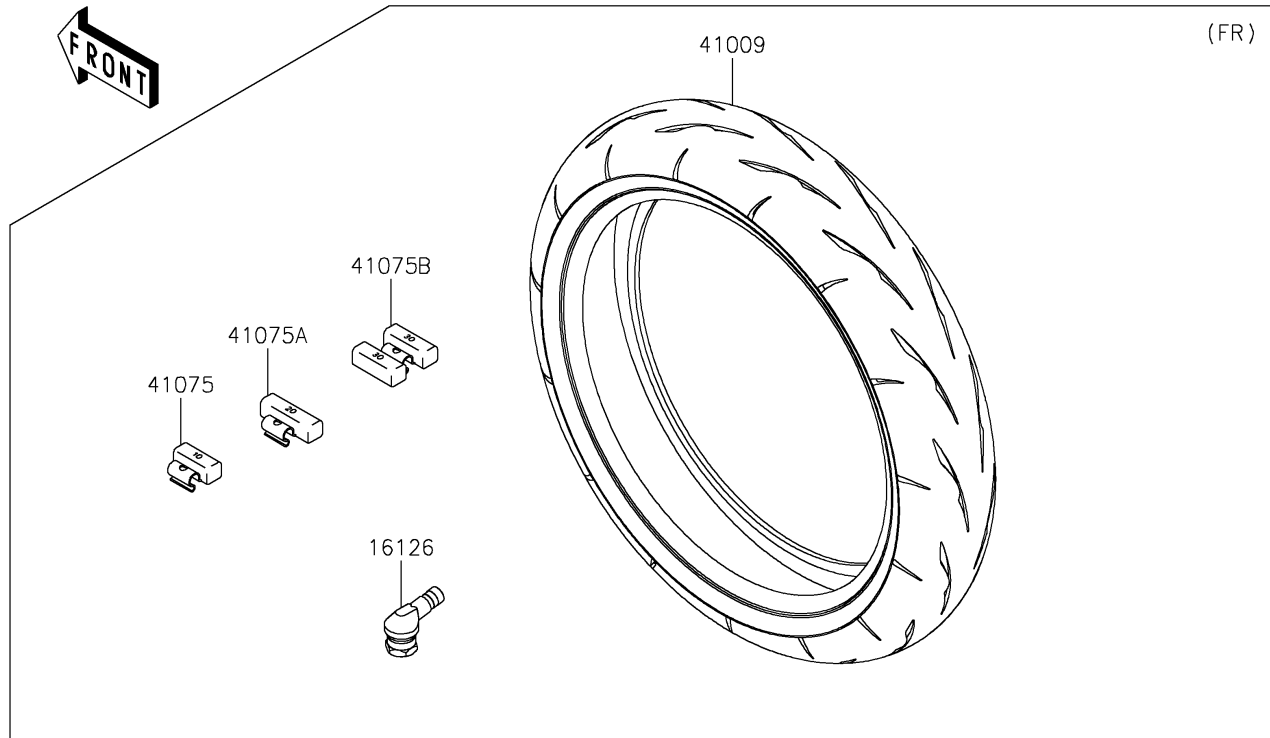

2026 NINJA H2[®] CARBON ABS

PARTS DIAGRAM

Tires

F2210

2026 NINJA H2[®] CARBON ABS

PARTS LIST

Tires

ITEM NAME	PART NUMBER	QUANTITY
VALVE (Ref # 16126)	16126-0735	2
TIRE,FR,120/70ZR17(58W),RS11F (Ref # 41009)	41009-0811	1
TIRE,RR,200/55ZR17(78W),RS11R (Ref # 41009A)	41009-0812	1
BALANCER-WHEEL,10G,SILVER (Ref # 41075)	41075-0007	AR
BALANCER-WHEEL,20G,SILVER (Ref # 41075A)	41075-0008	AR
BALANCER-WHEEL,30G,SILVER (Ref # 41075B)	41075-0017	AR