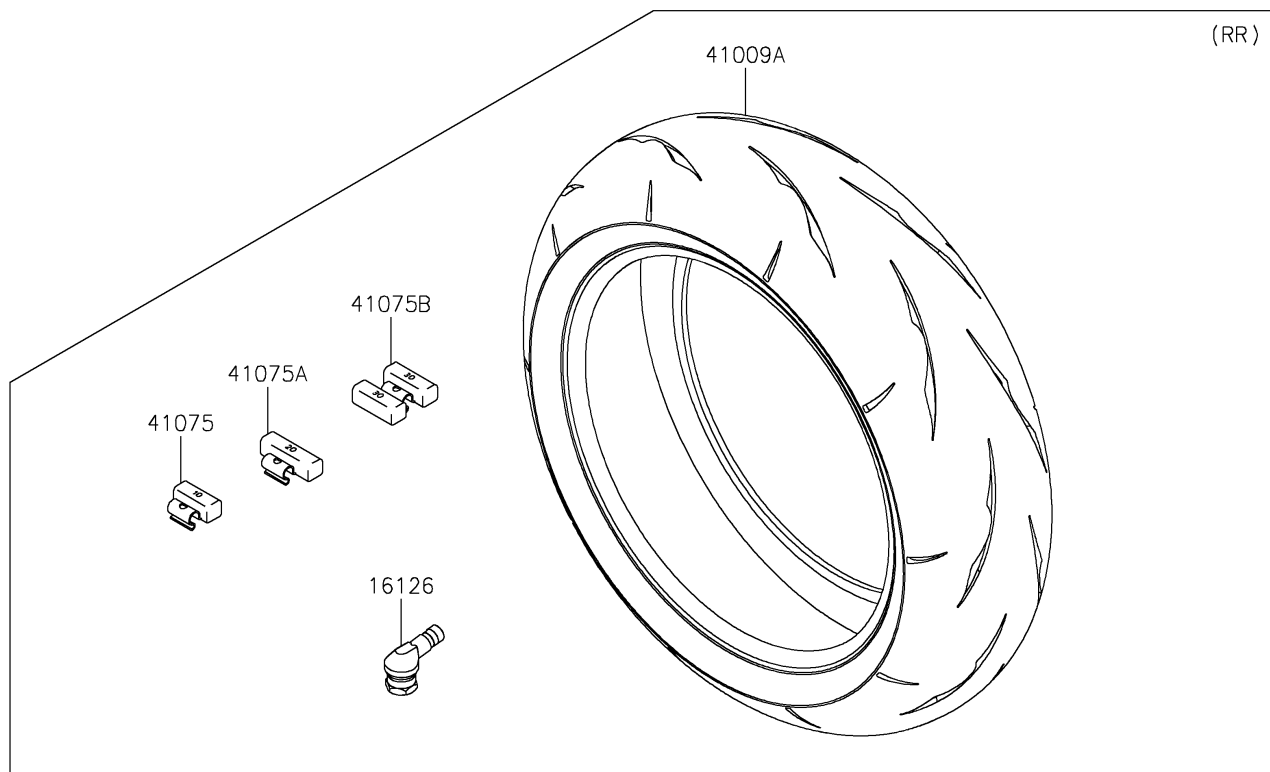

2026 NINJA H2[®] CARBON ABS

PARTS DIAGRAM

Tires

F2210

2026 NINJA H2[®] CARBON ABS

PARTS LIST

Tires

ITEM NAME	PART NUMBER	QUANTITY
VALVE (Ref # 16126)	16126-0735	2
TIRE,FR,120/70ZR17(58W),RS11F (Ref # 41009)	41009-0811	1
TIRE,RR,200/55ZR17(78W),RS11R (Ref # 41009A)	41009-0812	1
BALANCER-WHEEL,10G,SILVER (Ref # 41075)	41075-0007	AR
BALANCER-WHEEL,20G,SILVER (Ref # 41075A)	41075-0008	AR
BALANCER-WHEEL,30G,SILVER (Ref # 41075B)	41075-0017	AR