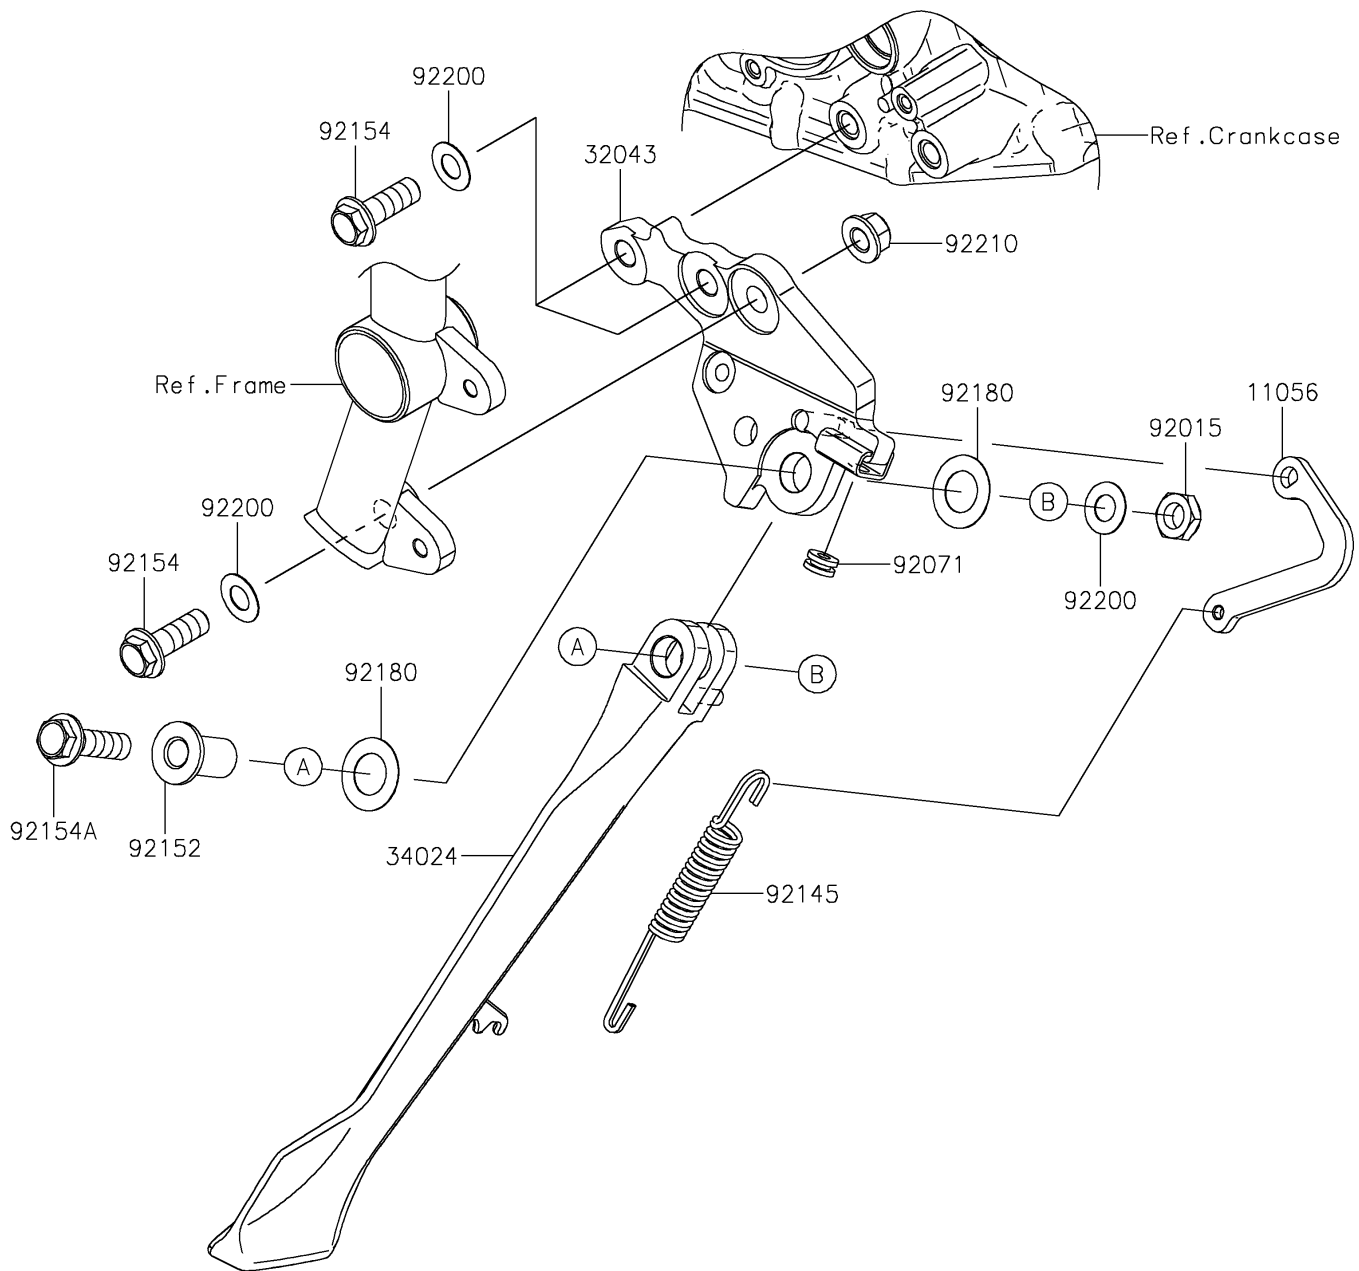

2026 Ninja H2 Carbon ABS

PARTS DIAGRAM

Stand(s)

F2190

2026 Ninja H2 Carbon ABS

PARTS LIST

Stand(s)

ITEM NAME

PART NUMBER

QUANTITY
