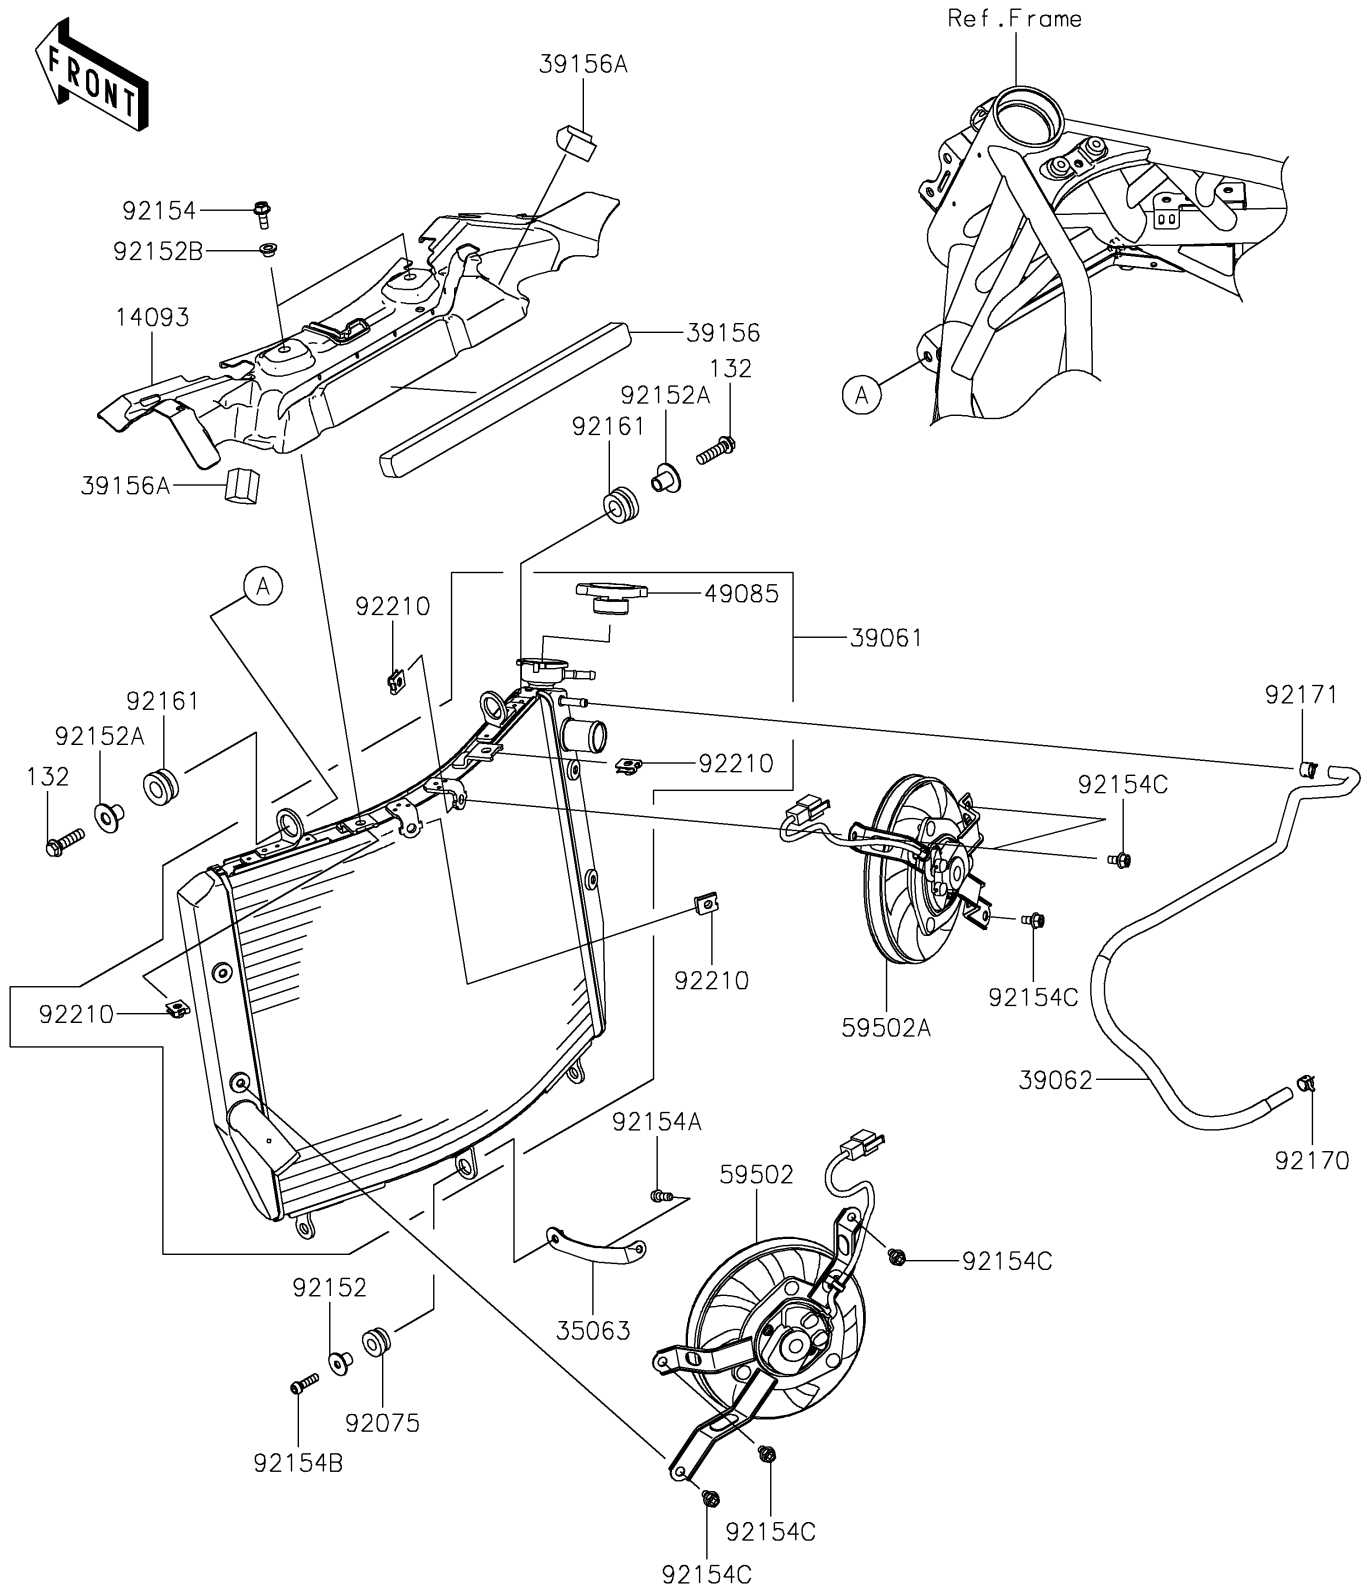

2026 Ninja H2 ABS

PARTS DIAGRAM

Radiator

E3032

2026 Ninja H2 ABS

PARTS LIST

Radiator

ITEM NAME	PART NUMBER	QUANTITY
COVER,HEAT (Ref # 14093)	14093-0158	1
STAY,RADIATOR (Ref # 35063)	35063-0997	1
RADIATOR-ASSY (Ref # 39061)	39061-0698	1
HOSE-COOLING,AIR BLEED (Ref # 39062)	39062-0688	1
PAD,20X285X15 (Ref # 39156)	39156-1840	1
PAD,27X27X15 (Ref # 39156A)	39156-1841	2
CAP-ASSY-PRESSURE (Ref # 49085)	49085-0006	1
FAN-ASSY (Ref # 59502)	59502-0601	1
FAN-ASSY (Ref # 59502A)	59502-0602	1
DAMPER,RUBBER (Ref # 92075)	92075-1123	1
COLLAR,6.5X10X13.1 (Ref # 92152)	92152-0332	1
COLLAR (Ref # 92152A)	92152-0439	2
COLLAR (Ref # 92152B)	92152-2111	2
BOLT,FLANGED,6X16 (Ref # 92154)	92154-0887	2
BOLT,SOCKET,6X16 (Ref # 92154A)	92154-1454	1
BOLT,SOCKET,6X22 (Ref # 92154B)	92154-1456	1
BOLT (Ref # 92154C)	92154-1648	6
DAMPER (Ref # 92161)	92161-0304	2
CLAMP (Ref # 92170)	92170-1493	1
CLAMP (Ref # 92171)	92171-0719	1
NUT (Ref # 92210)	92210-1323	4
BOLT-FLANGED-SMALL,8X30 (Ref # 132)	132BC0830	2