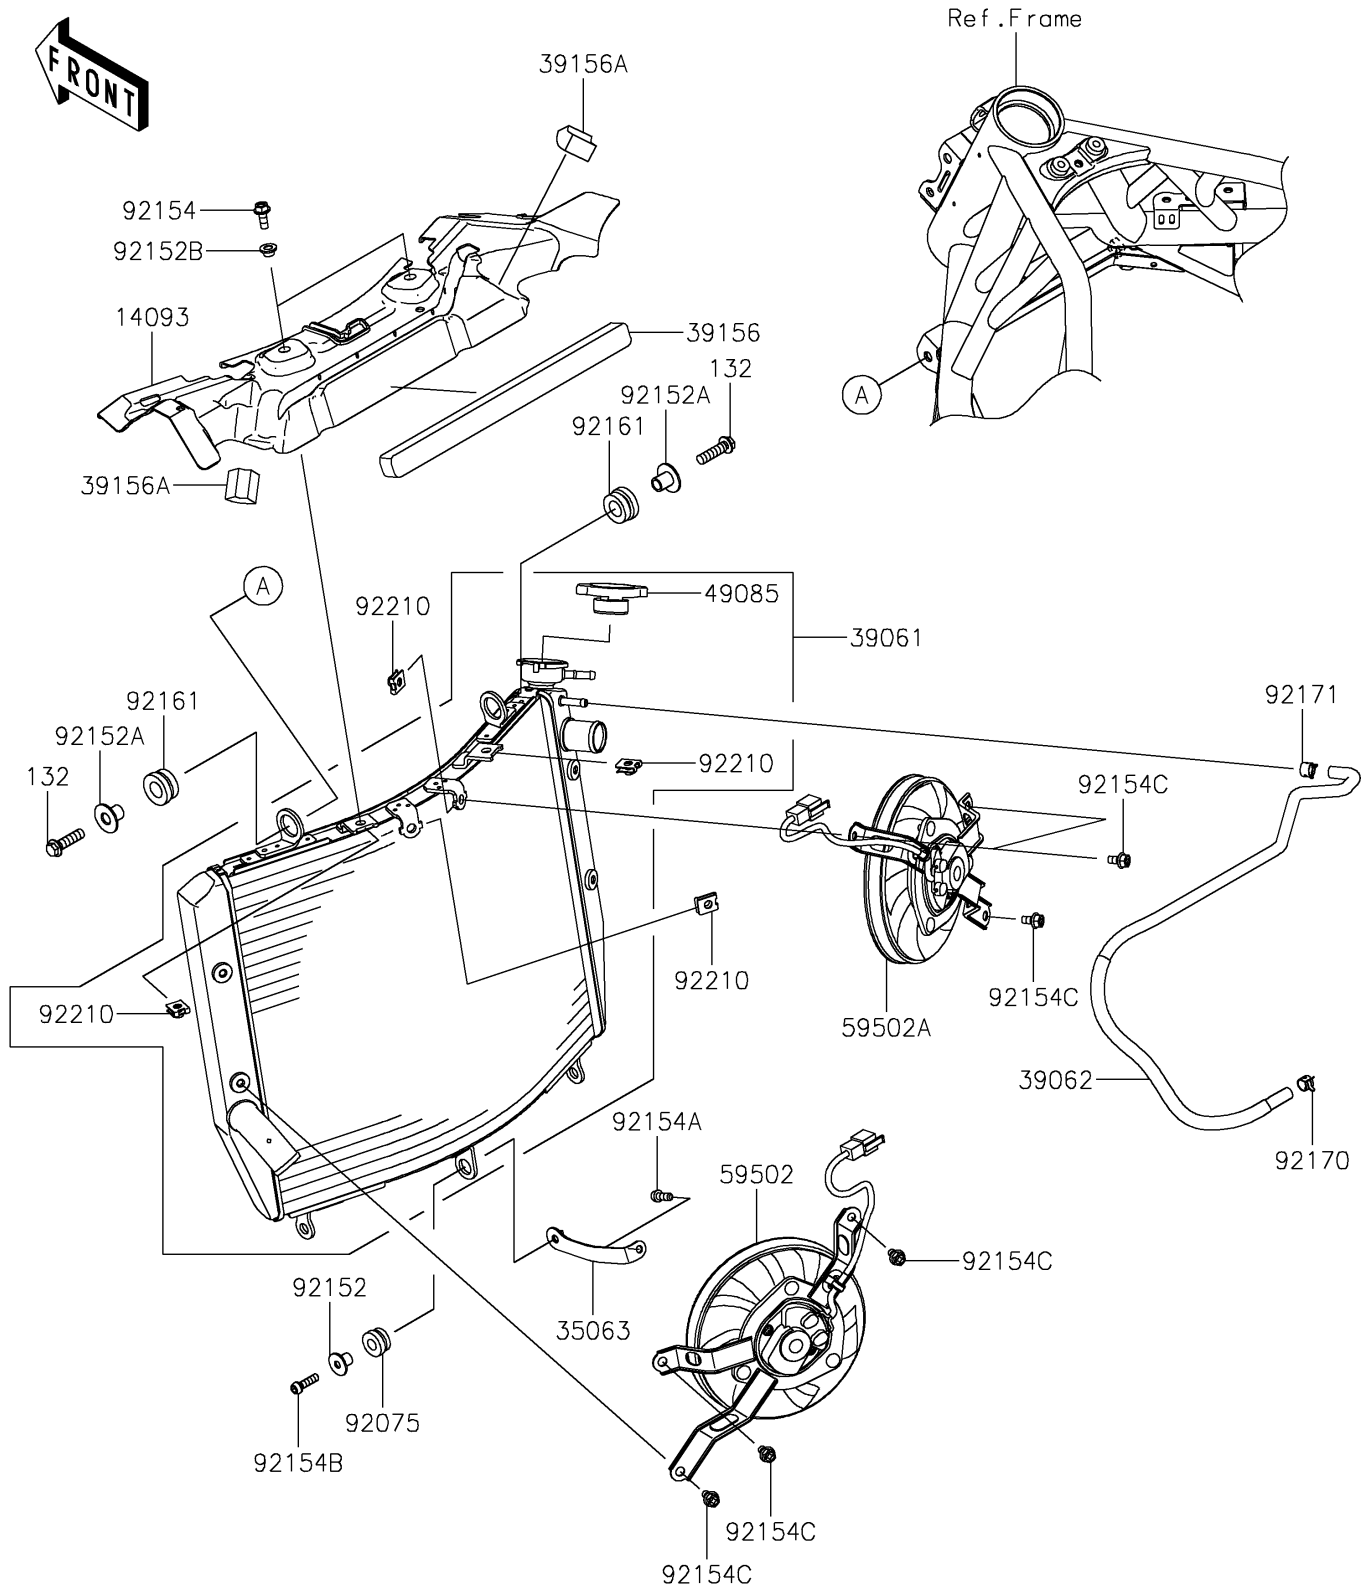

2026 Ninja H2 Carbon ABS

PARTS DIAGRAM

Radiator

E3032

2026 Ninja H2 Carbon ABS

PARTS LIST

Radiator

ITEM NAME	PART NUMBER	QUANTITY
COVER,HEAT (Ref # 14093)	14093-0158	1
STAY,RADIATOR (Ref # 35063)	35063-0997	1
RADIATOR-ASSY (Ref # 39061)	39061-0698	1
HOSE-COOLING,AIR BLEED (Ref # 39062)	39062-0688	1
PAD,20X285X15 (Ref # 39156)	39156-1840	1
PAD,27X27X15 (Ref # 39156A)	39156-1841	2
CAP-ASSY-PRESSURE (Ref # 49085)	49085-0006	1
FAN-ASSY (Ref # 59502)	59502-0601	1
FAN-ASSY (Ref # 59502A)	59502-0602	1
DAMPER,RUBBER (Ref # 92075)	92075-1123	1
COLLAR,6.5X10X13.1 (Ref # 92152)	92152-0332	1
COLLAR (Ref # 92152A)	92152-0439	2
COLLAR (Ref # 92152B)	92152-2111	2
BOLT,FLANGED,6X16 (Ref # 92154)	92154-0887	2
BOLT,SOCKET,6X16 (Ref # 92154A)	92154-1454	1
BOLT,SOCKET,6X22 (Ref # 92154B)	92154-1456	1
BOLT (Ref # 92154C)	92154-1648	6
DAMPER (Ref # 92161)	92161-0304	2
CLAMP (Ref # 92170)	92170-1493	1
CLAMP (Ref # 92171)	92171-0719	1
NUT (Ref # 92210)	92210-1323	4
BOLT-FLANGED-SMALL,8X30 (Ref # 132)	132BC0830	2