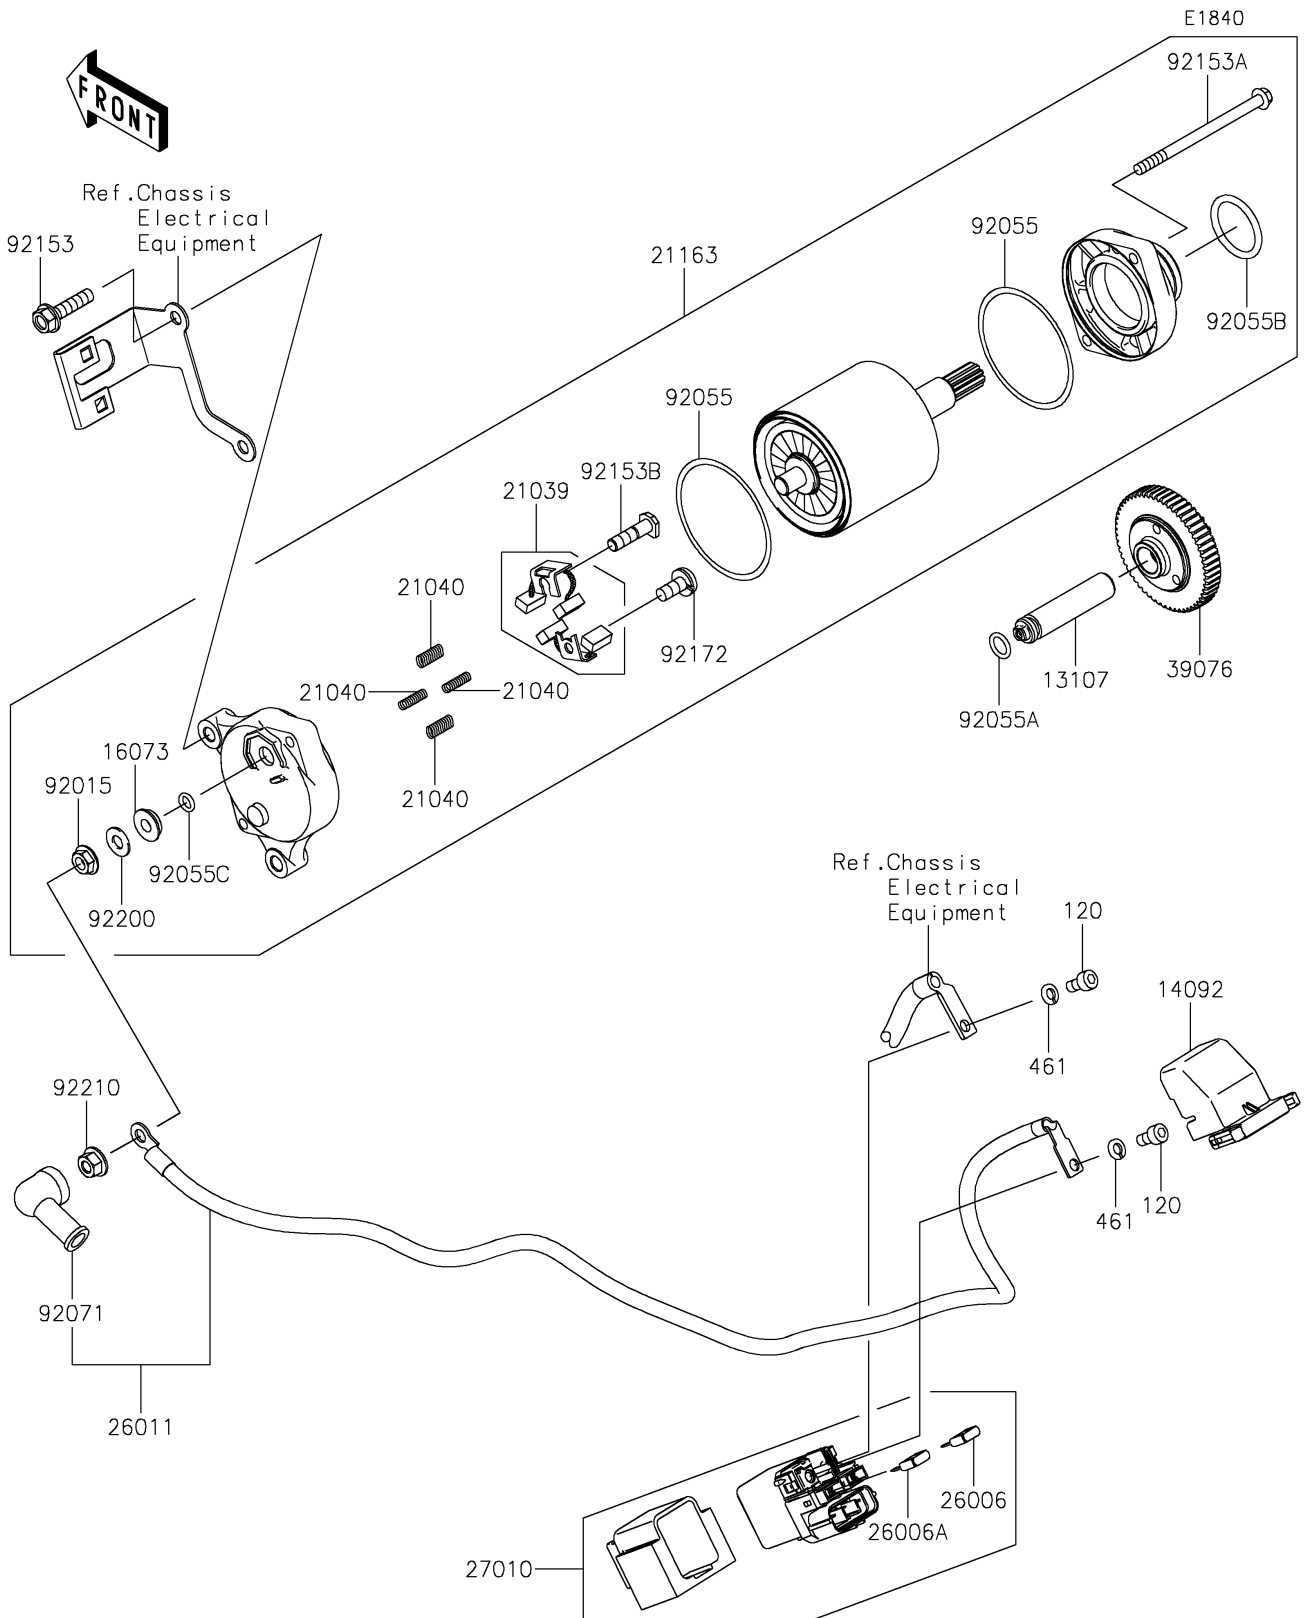

2026 Ninja H2 ABS

PARTS DIAGRAM

Starter Motor

2026 Ninja H2 ABS

PARTS LIST

Starter Motor

ITEM NAME	PART NUMBER	QUANTITY
SHAFT (Ref # 13107)	13107-0813	1
COVER (Ref # 14092)	14092-0109	1
INSULATOR (Ref # 16073)	16073-0053	1
BRUSH,CARBON (Ref # 21039)	21039-0004	1
SPRING-BRUSH (Ref # 21040)	21040-0003	4
STARTER-ELECTRIC (Ref # 21163)	21163-0750	1
FUSE,MINI BLADE,15A,BLUE (Ref # 26006)	26006-0001	1
FUSE,MINI BLADE,30A,GREEN (Ref # 26006A)	26006-1080	1
WIRE-LEAD (Ref # 26011)	26011-0910	1
SWITCH (Ref # 27010)	27010-0773	1
LIMITER (Ref # 39076)	39076-0025	1
NUT,STARTER MOTOR (Ref # 92015)	92015-1476	1
RING-O (Ref # 92055)	92055-0136	2
RING-O,8.8X1.9 (Ref # 92055A)	92055-099	1
RING-O (Ref # 92055B)	92055-1276	1
RING-O,4.5X2.0 (Ref # 92055C)	92055-1370	1
GROMMET (Ref # 92071)	92071-0024	1
BOLT,FLANGED,6X25 (Ref # 92153)	92153-1592	2
BOLT (Ref # 92153A)	92153-1850	2
BOLT (Ref # 92153B)	92153-1866	1
SCREW (Ref # 92172)	92172-0334	1
WASHER (Ref # 92200)	92200-0386	1
NUT,6MM (Ref # 92210)	92210-0188	1
BOLT-SOCKET,5X10 (Ref # 120)	120CB0510	2
WASHER-SPRING,5MM (Ref # 461)	461DA0500	2