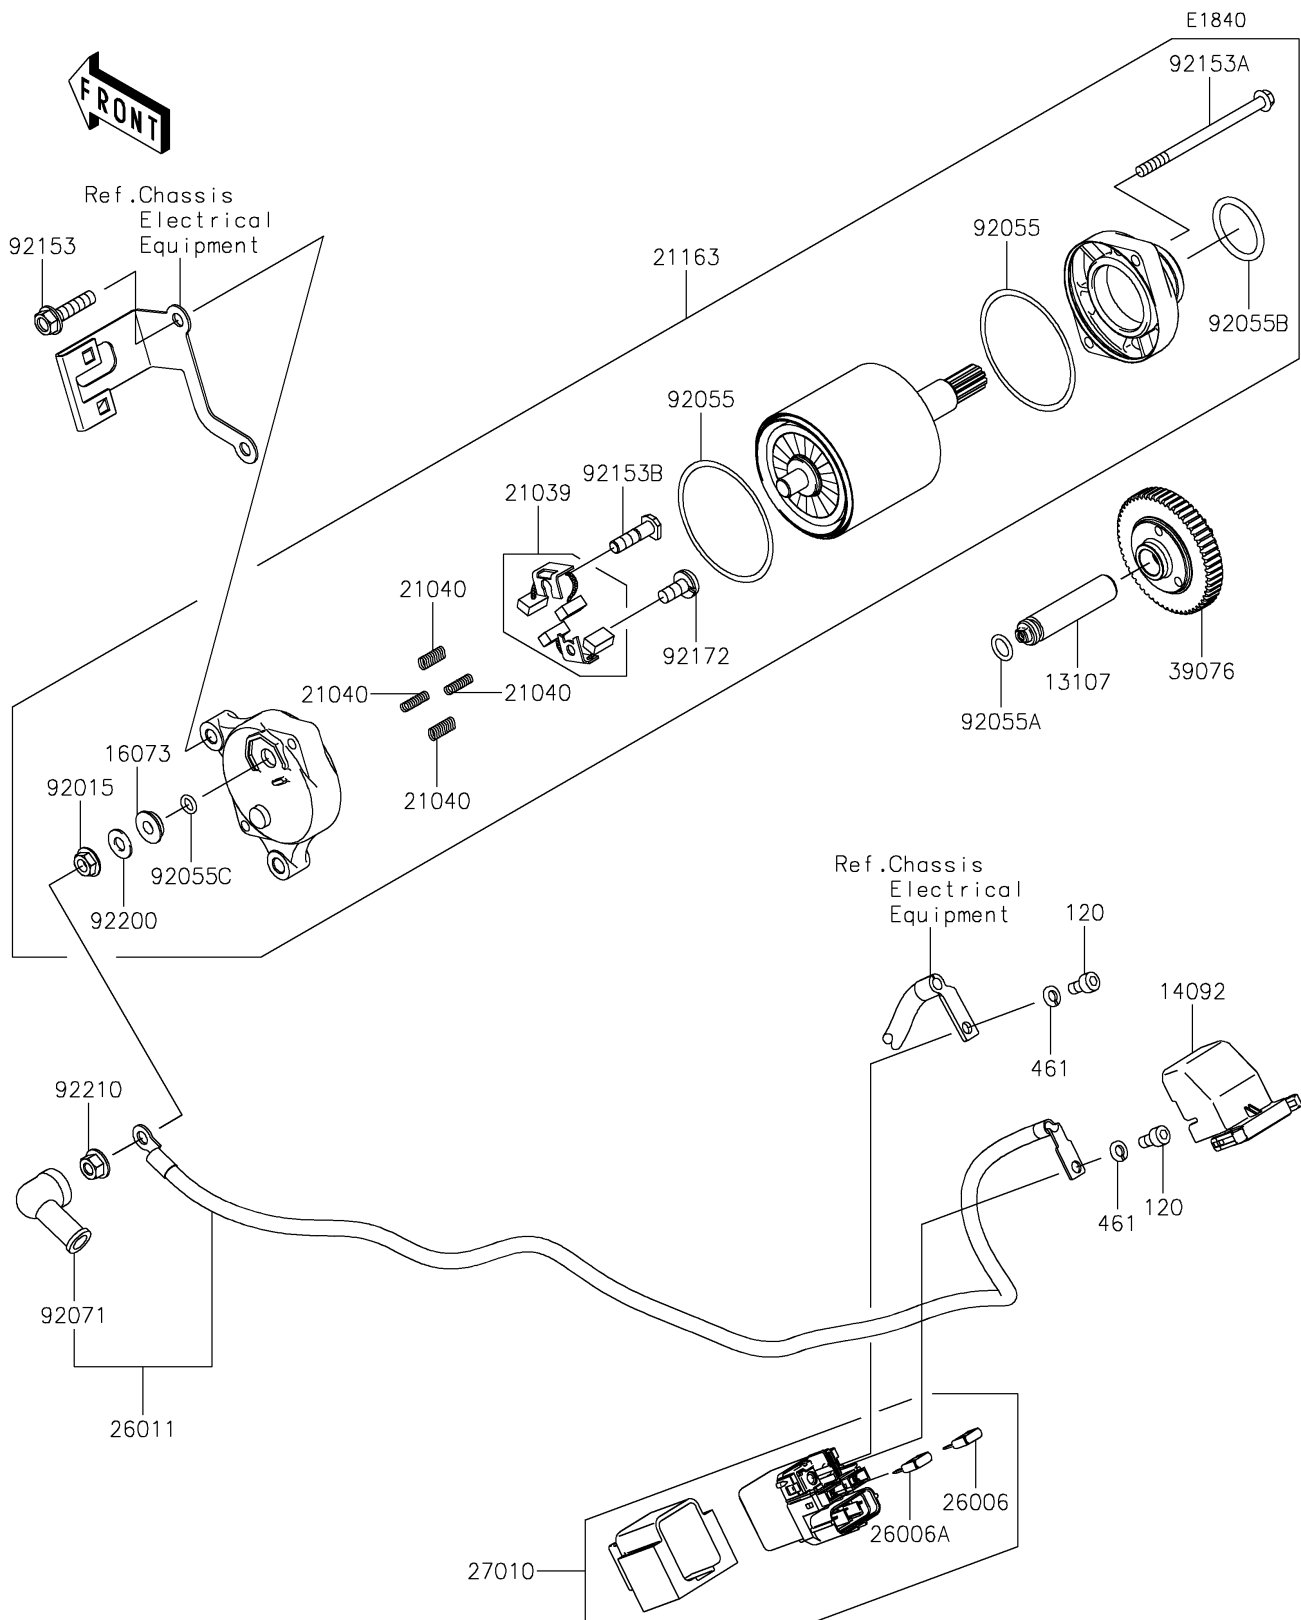

2026 Ninja H2 Carbon ABS

PARTS DIAGRAM

Starter Motor

2026 Ninja H2 Carbon ABS

PARTS LIST

Starter Motor

ITEM NAME	PART NUMBER	QUANTITY
SHAFT (Ref # 13107)	13107-0813	1
COVER (Ref # 14092)	14092-0109	1
INSULATOR (Ref # 16073)	16073-0053	1
BRUSH,CARBON (Ref # 21039)	21039-0004	1
SPRING-BRUSH (Ref # 21040)	21040-0003	4
STARTER-ELECTRIC (Ref # 21163)	21163-0750	1
FUSE,MINI BLADE,15A,BLUE (Ref # 26006)	26006-0001	1
FUSE,MINI BLADE,30A,GREEN (Ref # 26006A)	26006-1080	1
WIRE-LEAD (Ref # 26011)	26011-0910	1
SWITCH (Ref # 27010)	27010-0773	1
LIMITER (Ref # 39076)	39076-0025	1
NUT,STARTER MOTOR (Ref # 92015)	92015-1476	1
RING-O (Ref # 92055)	92055-0136	2
RING-O,8.8X1.9 (Ref # 92055A)	92055-099	1
RING-O (Ref # 92055B)	92055-1276	1
RING-O,4.5X2.0 (Ref # 92055C)	92055-1370	1
GROMMET (Ref # 92071)	92071-0024	1
BOLT,FLANGED,6X25 (Ref # 92153)	92153-1592	2
BOLT (Ref # 92153A)	92153-1850	2
BOLT (Ref # 92153B)	92153-1866	1
SCREW (Ref # 92172)	92172-0334	1
WASHER (Ref # 92200)	92200-0386	1
NUT,6MM (Ref # 92210)	92210-0188	1
BOLT-SOCKET,5X10 (Ref # 120)	120CB0510	2
WASHER-SPRING,5MM (Ref # 461)	461DA0500	2