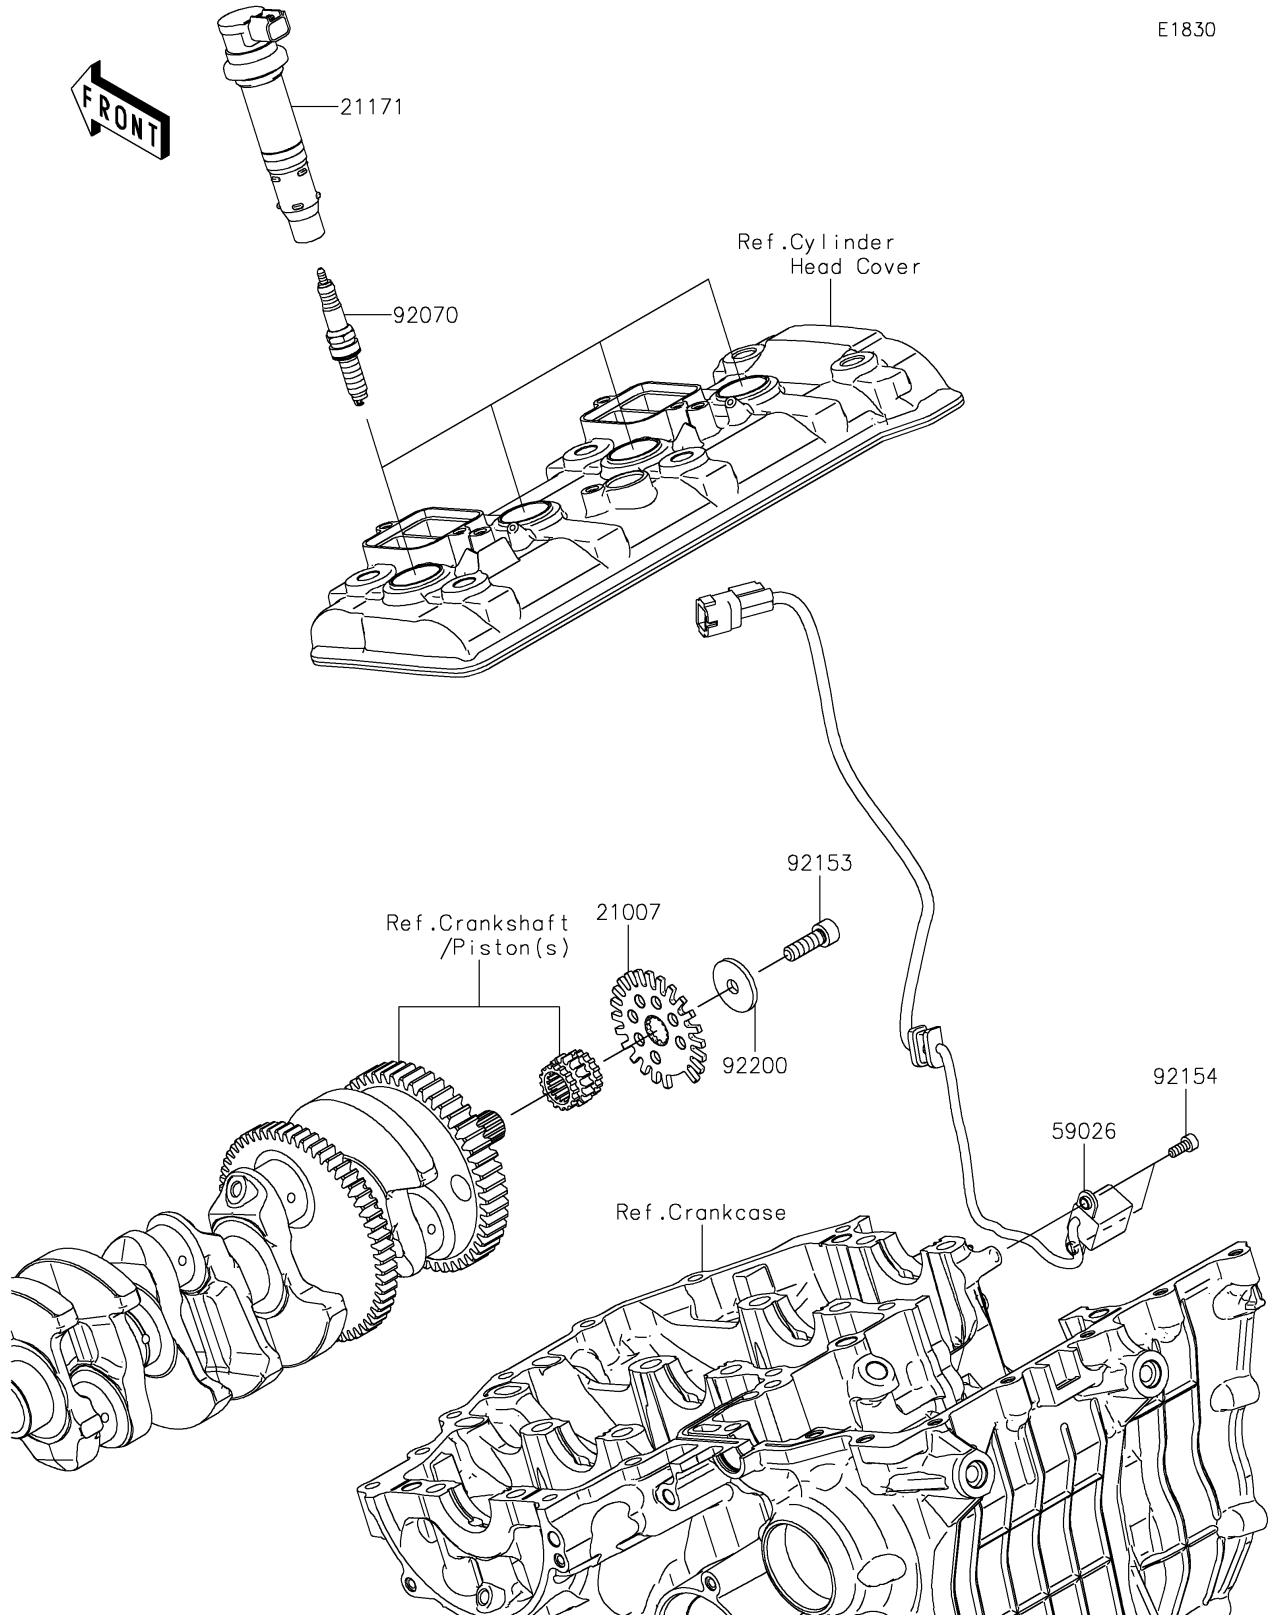

2026 Ninja H2 ABS

PARTS DIAGRAM

Ignition System

E1830

2026 Ninja H2 ABS

PARTS LIST

Ignition System

ITEM NAME	PART NUMBER	QUANTITY
ROTOR,PULSING (Ref # 21007)	21007-0622	1
COIL-ASSY-IGNITION (Ref # 21171)	21171-0732	4
COIL-PULSING (Ref # 59026)	59026-0042	1
PLUG-SPARK,SILMAR9E9(NGK) (Ref # 92070)	92070-0720	4
BOLT,8X25 (Ref # 92153)	92153-1191	1
BOLT,SOCKET,5X12 (Ref # 92154)	92154-1540	2
WASHER,8.2X30X3 (Ref # 92200)	92200-2142	1