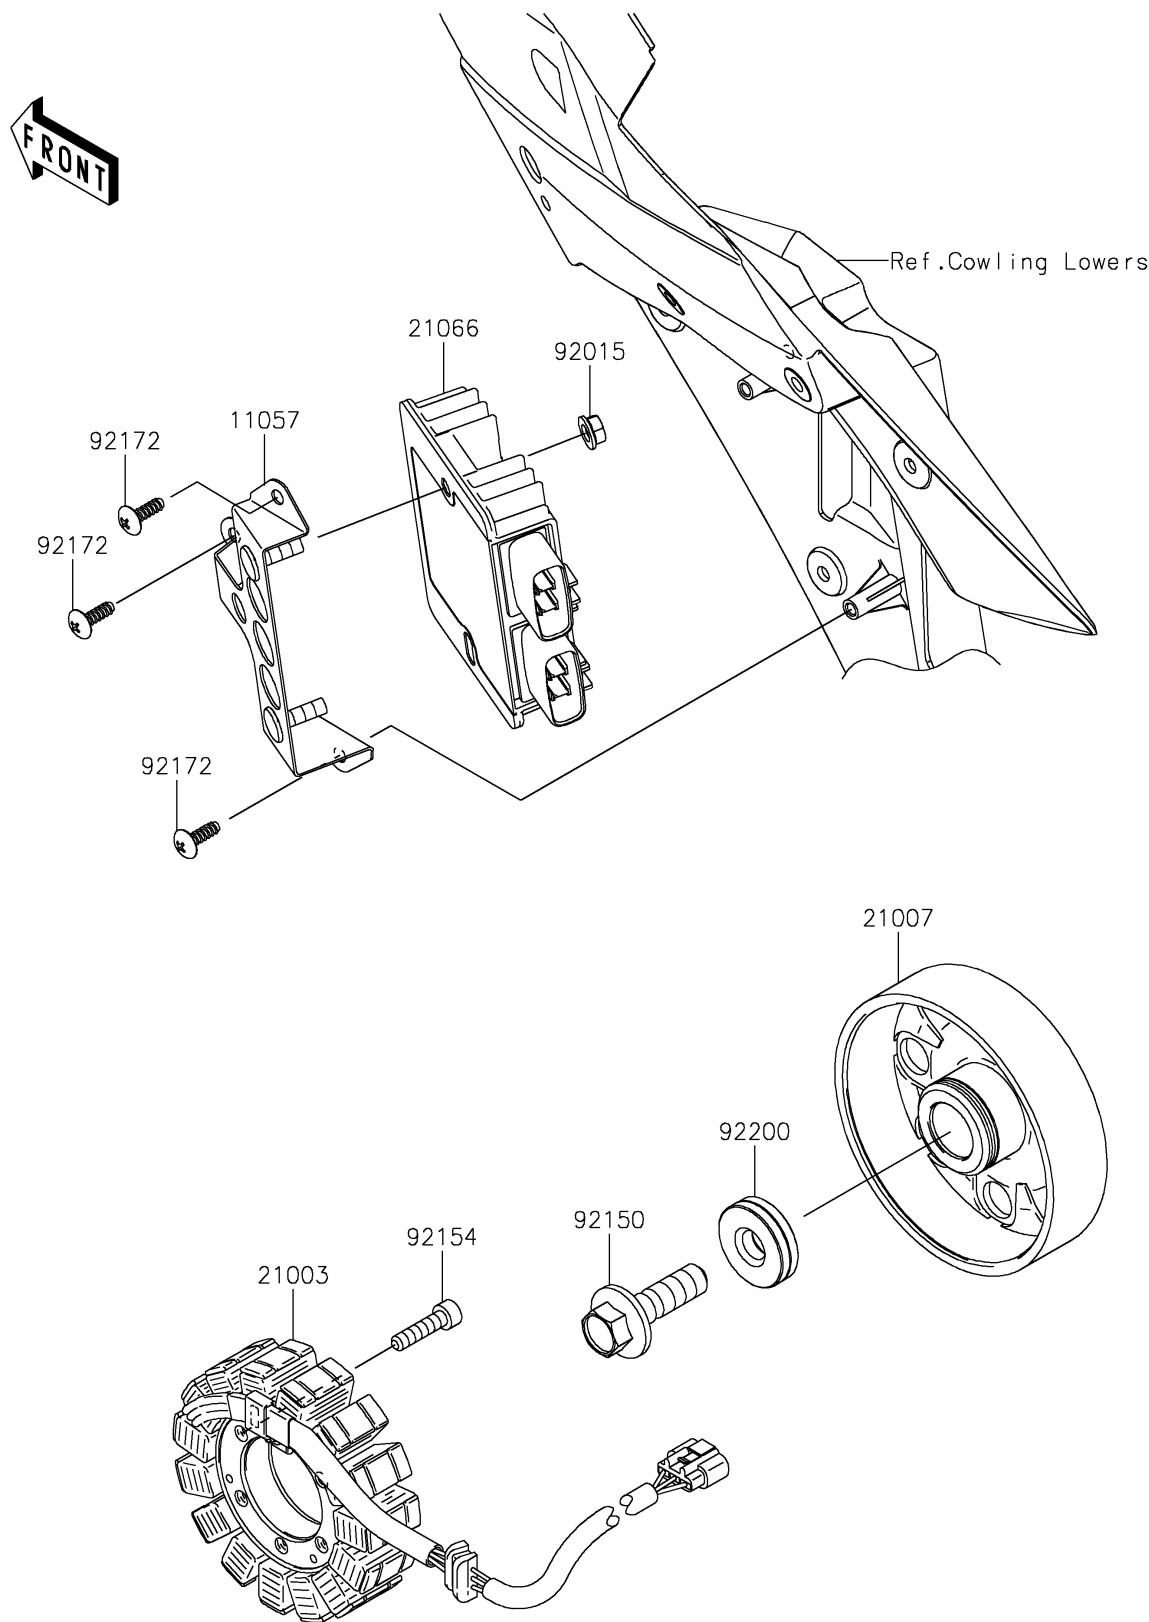

2026 Ninja H2 ABS

PARTS DIAGRAM

Generator

E1810

2026 Ninja H2 ABS

PARTS LIST

Generator

ITEM NAME	PART NUMBER	QUANTITY
BRACKET,REGULATOR (Ref # 11057)	11057-0780	1
STATOR (Ref # 21003)	21003-0169	1
ROTOR (Ref # 21007)	21007-0611	1
REGULATOR-VOLTAGE (Ref # 21066)	21066-0745	1
NUT,FLANGED,6MM (Ref # 92015)	92015-1367	2
BOLT,12X40 (Ref # 92150)	92150-1717	1
BOLT,SOCKET,6X25 (Ref # 92154)	92154-0477	4
SCREW,TAPPING,5X16 (Ref # 92172)	92172-0175	3
WASHER,12X34X9 (Ref # 92200)	92200-0369	1