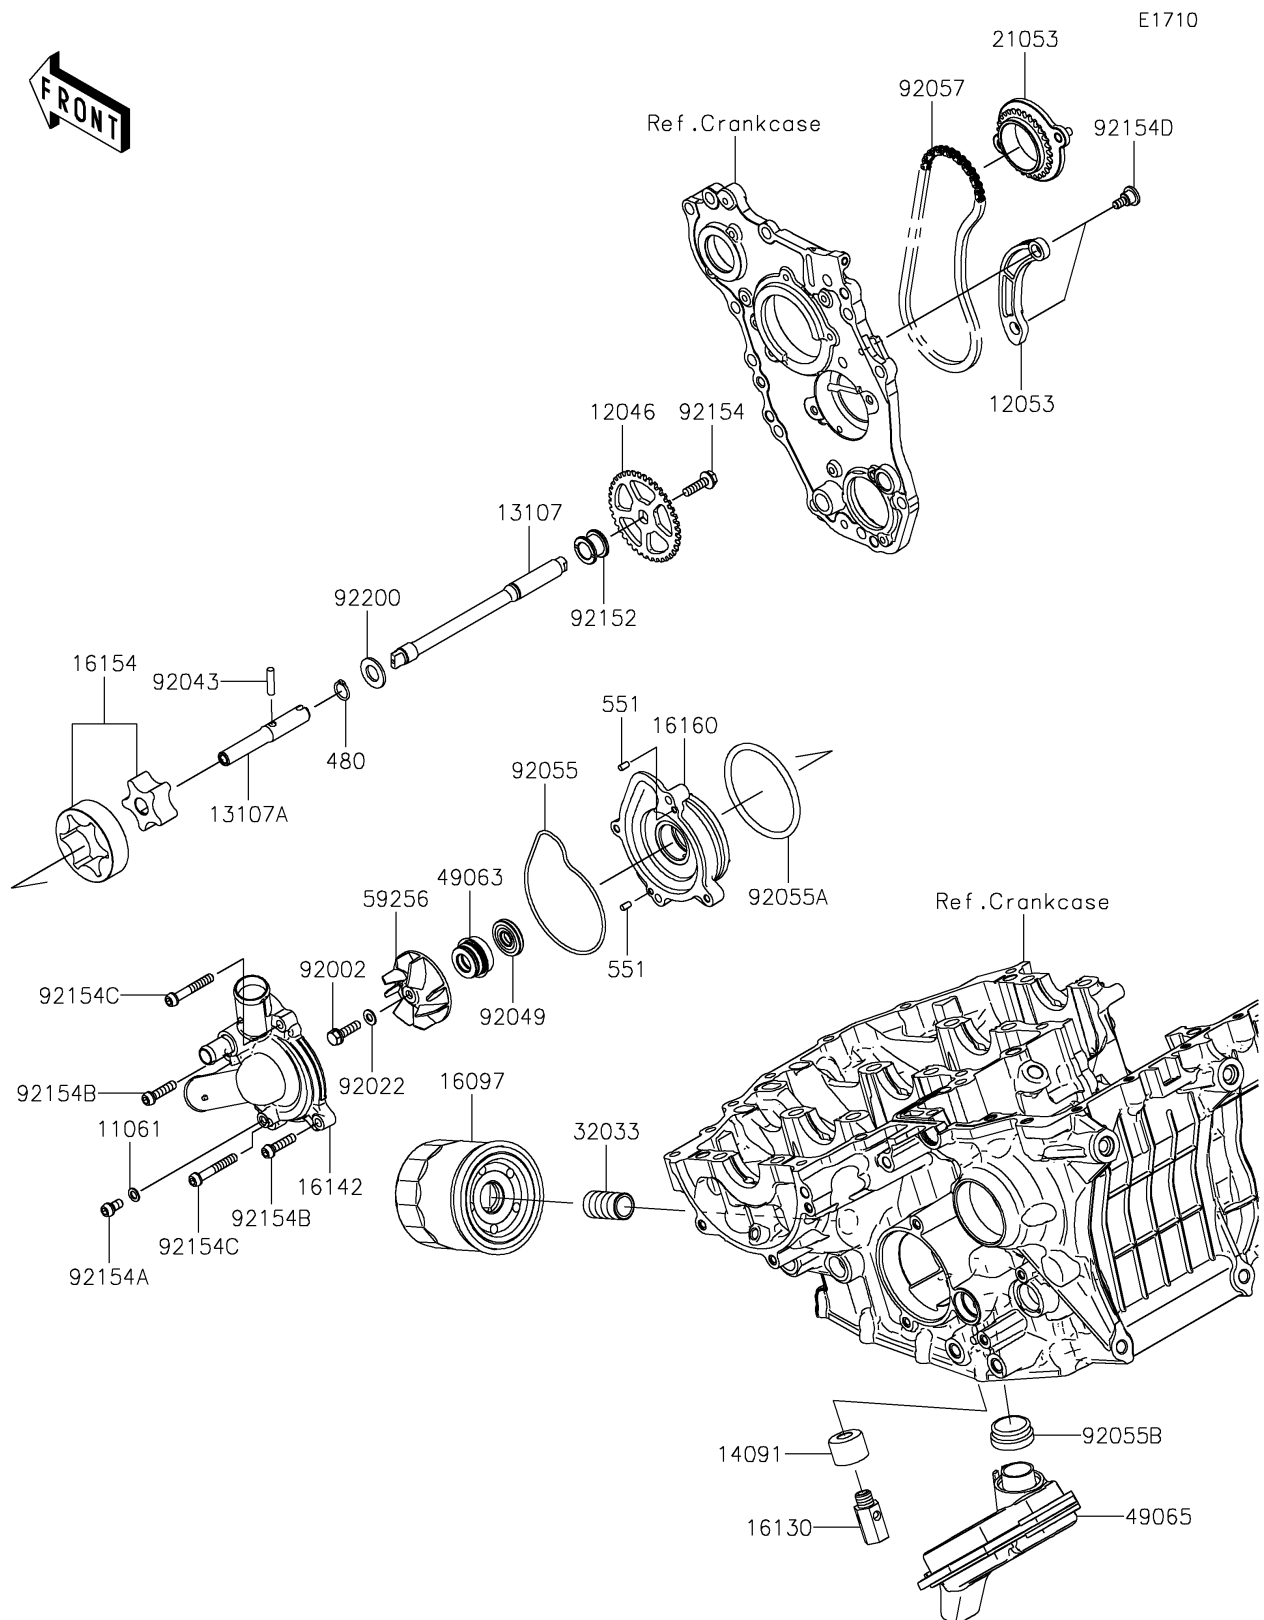

2026 Ninja H2 ABS

PARTS DIAGRAM

Oil Pump/Oil Filter

2026 Ninja H2 ABS

PARTS LIST

Oil Pump/Oil Filter

ITEM NAME	PART NUMBER	QUANTITY
GASKET (Ref # 11061)	11061-0107	1
SPROCKET,OIL PUMP,38T (Ref # 12046)	12046-0094	1
GUIDE-CHAIN (Ref # 12053)	12053-0218	1
SHAFT,RH (Ref # 13107)	13107-0809	1
SHAFT,LH (Ref # 13107A)	13107-0810	1
COVER,VALVE (Ref # 14091)	14091-0497	1
FILTER-ASSY-OIL (Ref # 16097)	16097-0009	1
VALVE-ASSY-RELIEF (Ref # 16130)	16130-0005	1
COVER-PUMP,WATER (Ref # 16142)	16142-0733	1
ROTOR-PUMP,OIL (Ref # 16154)	16154-0723	1
BODY,WATER PUMP (Ref # 16160)	16160-0786	1
SPROCKET-ASSY,PUMP DRIVE,29T (Ref # 21053)	21053-0007	1
PIPE,OIL FILTER (Ref # 32033)	32033-1535	1
SEAL-MECHANICAL (Ref # 49063)	49063-1055	1
FILTER-OIL (Ref # 49065)	49065-0037	1
IMPELLER (Ref # 59256)	59256-0011	1
BOLT,6X22 (Ref # 92002)	92002-1154	1
WASHER,6.1X12X1 (Ref # 92022)	92022-077	1
PIN,5X21.8 (Ref # 92043)	92043-1518	1
SEAL-OIL (Ref # 92049)	92049-0778	1
RING-O,WATER PUMP (Ref # 92055)	92055-0208	1
RING-O,68.2X2.4 (Ref # 92055A)	92055-1338	1
RING-O,OIL FILTER (Ref # 92055B)	92055-1503	1
CHAIN,92RH2005-76M (Ref # 92057)	92057-0635	1
COLLAR (Ref # 92152)	92152-1935	1
BOLT,FLANGED,6X22 (Ref # 92154)	92154-0387	1
BOLT,SOCKET,6X12 (Ref # 92154A)	92154-1453	1
BOLT,SOCKET,6X25 (Ref # 92154B)	92154-1457	2
BOLT,SOCKET,6X40 (Ref # 92154C)	92154-1459	2

2026 Ninja H2 ABS

PARTS LIST

Oil Pump/Oil Filter

ITEM NAME	PART NUMBER	QUANTITY
BOLT (Ref # 92154D)	92154-1651	2
WASHER,13X24X2 (Ref # 92200)	92200-0451	1
CIRCLIP-TYPE-C,13MM (Ref # 480)	480J1300	1
PIN-DOWEL,4X8 (Ref # 551)	551A0408	2