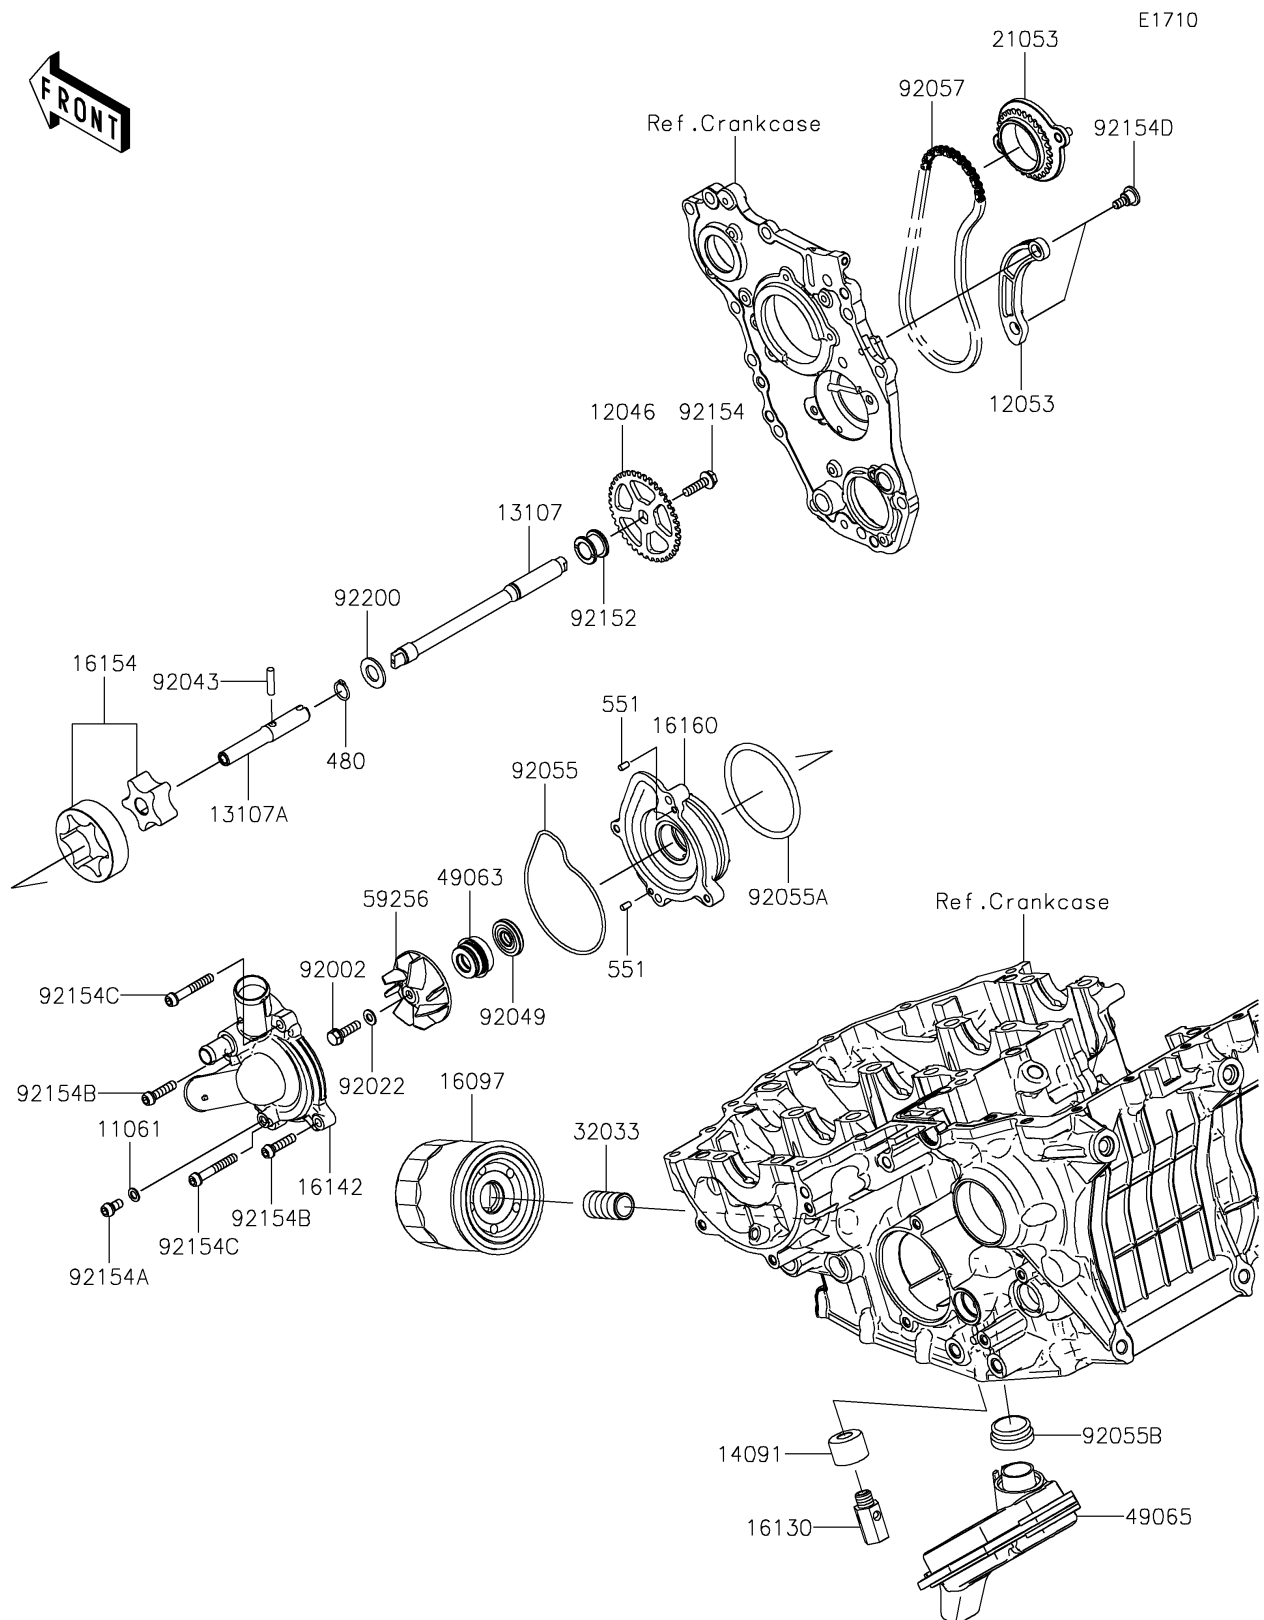

2026 NINJA H2[®] ABS

PARTS DIAGRAM

Oil Pump/Oil Filter

2026 NINJA H2® ABS

PARTS LIST

Oil Pump/Oil Filter

ITEM NAME	PART NUMBER	QUANTITY
GASKET (Ref # 11061)	11061-0107	1
SPROCKET,OIL PUMP,38T (Ref # 12046)	12046-0094	1
GUIDE-CHAIN (Ref # 12053)	12053-0218	1
SHAFT,RH (Ref # 13107)	13107-0809	1
SHAFT,LH (Ref # 13107A)	13107-0810	1
COVER,VALVE (Ref # 14091)	14091-0497	1
FILTER-ASSY-OIL (Ref # 16097)	16097-0009	1
VALVE-ASSY-RELIEF (Ref # 16130)	16130-0005	1
COVER-PUMP,WATER (Ref # 16142)	16142-0733	1
ROTOR-PUMP,OIL (Ref # 16154)	16154-0723	1
BODY,WATER PUMP (Ref # 16160)	16160-0786	1
SPROCKET-ASSY,PUMP DRIVE,29T (Ref # 21053)	21053-0007	1
PIPE,OIL FILTER (Ref # 32033)	32033-1535	1
SEAL-MECHANICAL (Ref # 49063)	49063-1055	1
FILTER-OIL (Ref # 49065)	49065-0037	1
IMPELLER (Ref # 59256)	59256-0011	1
BOLT,6X22 (Ref # 92002)	92002-1154	1
WASHER,6.1X12X1 (Ref # 92022)	92022-077	1
PIN,5X21.8 (Ref # 92043)	92043-1518	1
SEAL-OIL (Ref # 92049)	92049-0778	1
RING-O,WATER PUMP (Ref # 92055)	92055-0208	1
RING-O,68.2X2.4 (Ref # 92055A)	92055-1338	1
RING-O,OIL FILTER (Ref # 92055B)	92055-1503	1
CHAIN,92RH2005-76M (Ref # 92057)	92057-0635	1
COLLAR (Ref # 92152)	92152-1935	1
BOLT,FLANGED,6X22 (Ref # 92154)	92154-0387	1
BOLT,SOCKET,6X12 (Ref # 92154A)	92154-1453	1
BOLT,SOCKET,6X25 (Ref # 92154B)	92154-1457	2
BOLT,SOCKET,6X40 (Ref # 92154C)	92154-1459	2

2026 NINJA H2[®] ABS

PARTS LIST

Oil Pump/Oil Filter

ITEM NAME	PART NUMBER	QUANTITY
BOLT (Ref # 92154D)	92154-1651	2
WASHER,13X24X2 (Ref # 92200)	92200-0451	1
CIRCLIP-TYPE-C,13MM (Ref # 480)	480J1300	1
PIN-DOWEL,4X8 (Ref # 551)	551A0408	2